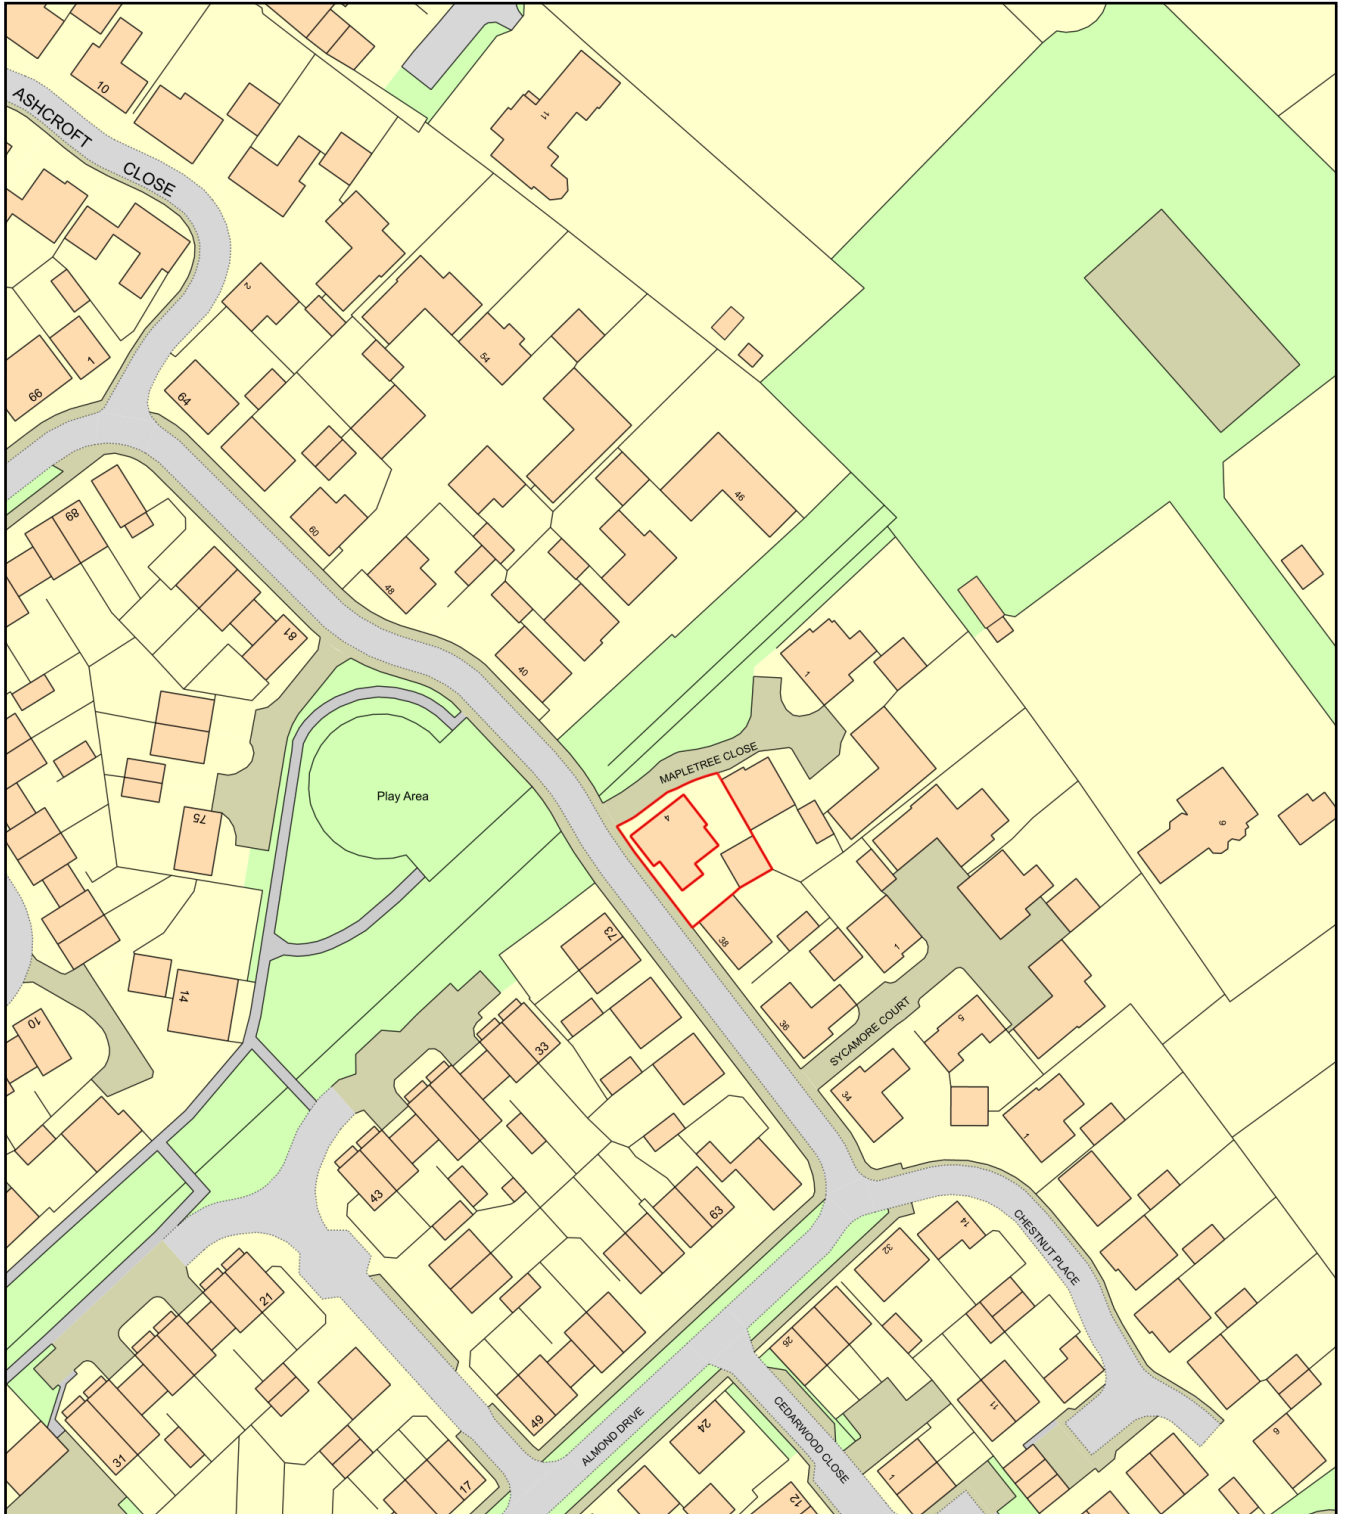

Location Plan

Plan Produced for: Mr and Mrs Kermez

Date Produced: 27 Feb 2024

Plan Reference Number: TQRQM24058150934978

Scale: 1:1250 @ A4