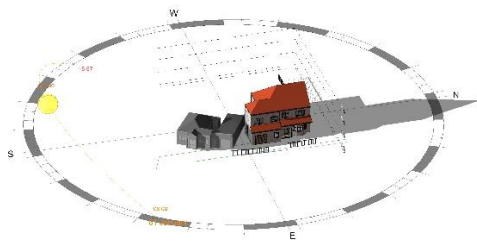

1 Martin Rise – Sun Shadows

1 January 8AM

1 January 12 PM

1 January 5PM

1 March 8AM

1 March 12 PM

1 March 5PM

1 June 7 AM