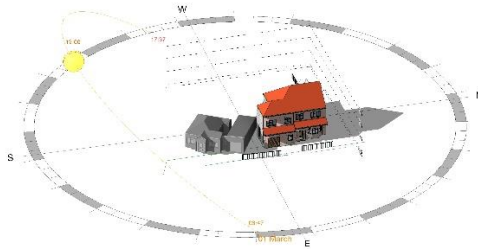

1 Martin Rise – Sun Shadows

1 January 8AM

1 January 12 PM

1 January 5PM

1 March 8AM

1 March 12 PM

1 March 5PM

1 June 7 AM

1 June 12 PM

1 June 5PM

1 September 7 AM

1 September 12 PM

1 September 5PM