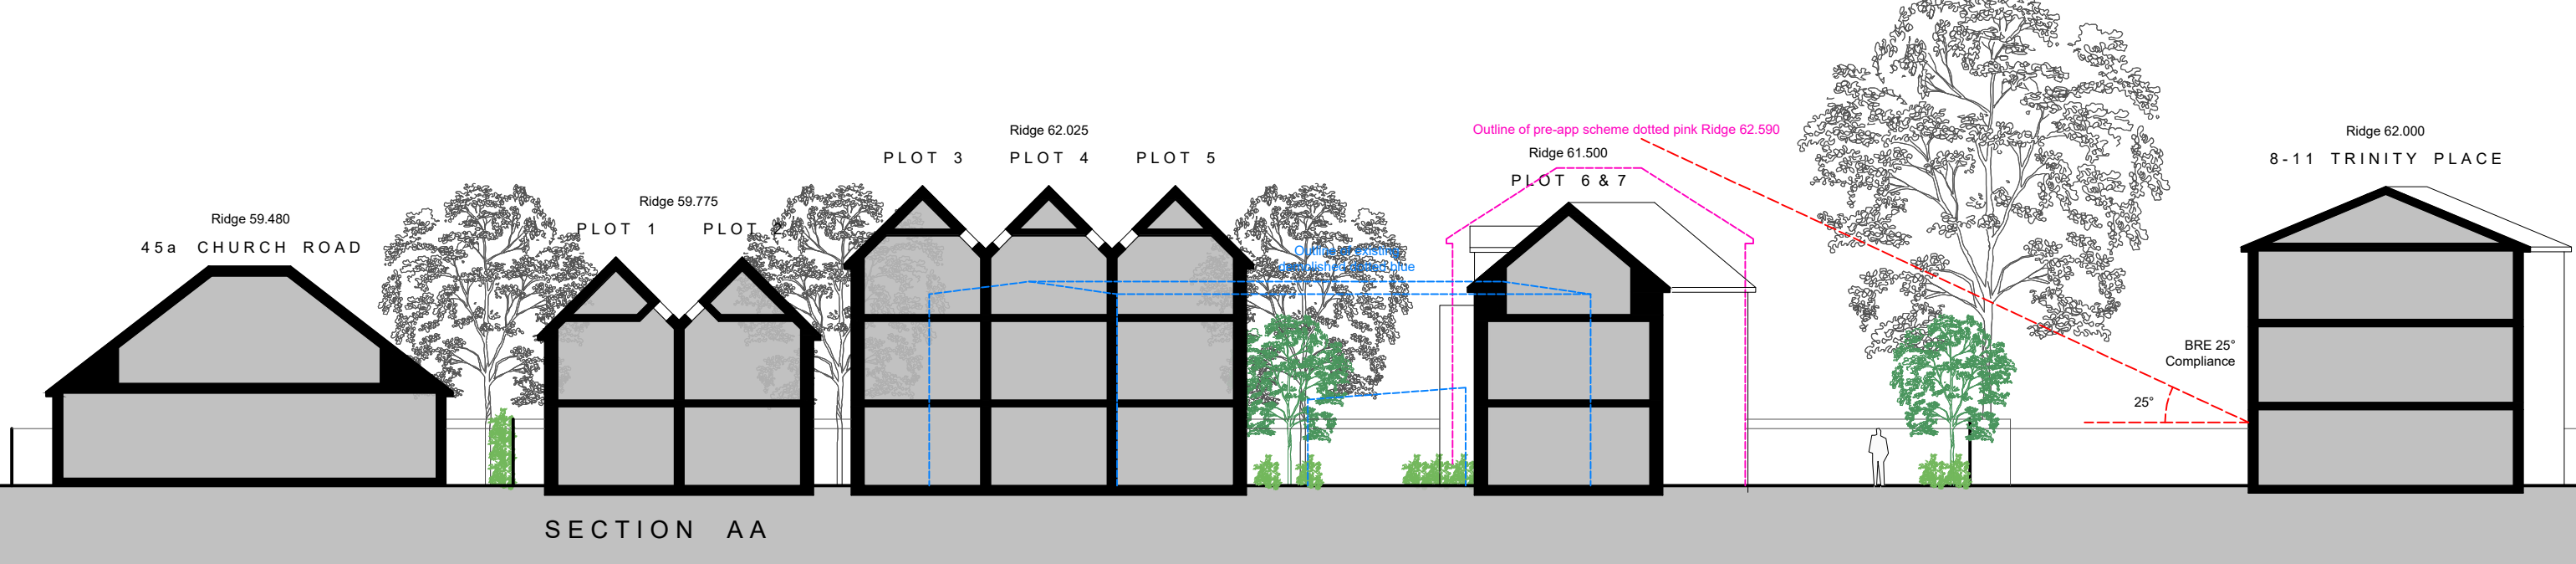

Notes
1. This drawing is copyright no part of this drawing to be copied unless written consent is given by the practice

Rev.	Date	Description	Name
 OUT THE BOX 3 BONCHESTER CLOSE CAMDEN PARK ROAD CHISLEHURST KENT BR7 5HS TELEPHONE 07964 691620 E otb.architecture@yahoo.com			
Project 41 Church Road, Bexleyheath			
drawn	NP	disk	
date	JUNE 2023	scale	1:200@A3
Title Birds Eye View and Site Sections			
WK-03	PL14	A	