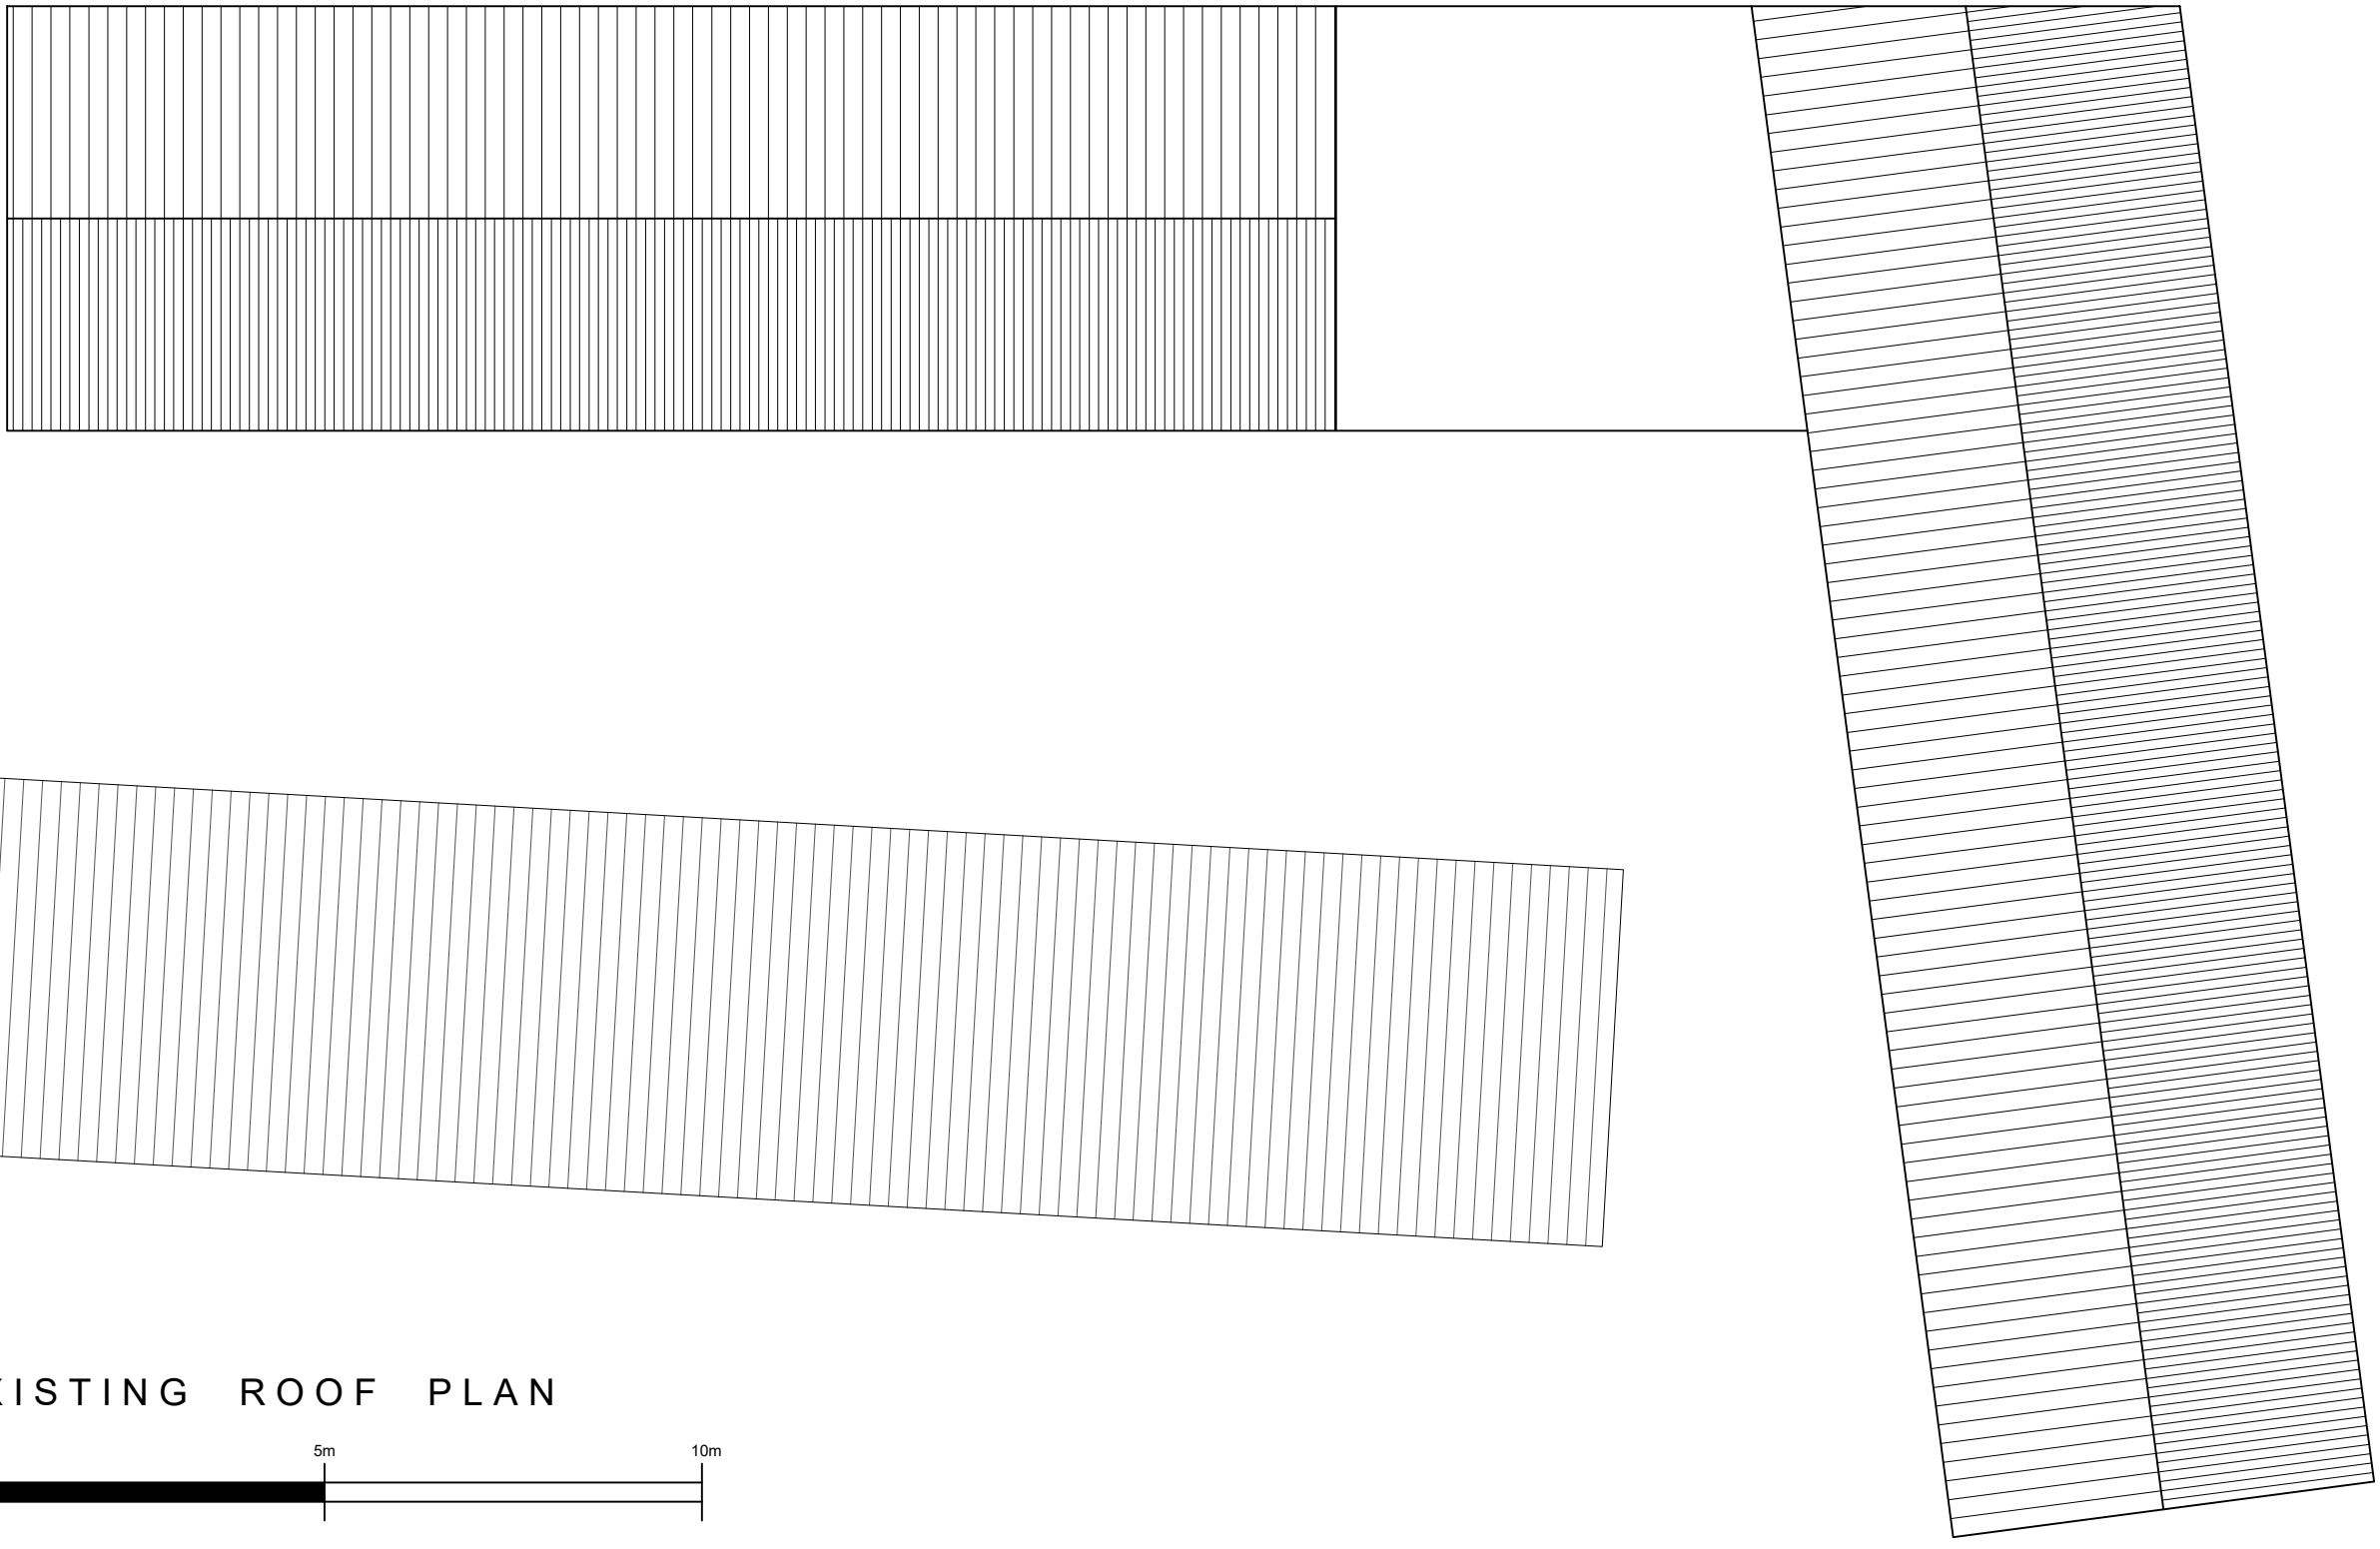

Notes
 1. This drawing is copyright no part of this drawing to be copied unless written consent is given by the practice

EXISTING ROOF PLAN

Rev.	Date	Description	Name
------	------	-------------	------

OUT THE BOX
 3 BONCHESTER CLOSE
 CAMDEN PARK ROAD
 CHISLEHURST KENT BR7 5HS
 TELEPHONE 07964 691620
 E otb.architecture@yahoo.com

Project
 41 Church Road, Bexleyheath

drawn NP	disk
date MAY 2023	scale 1:100 @ A3

Title
 Existing GA Plans

WK-03	PL11	A
-------	------	---