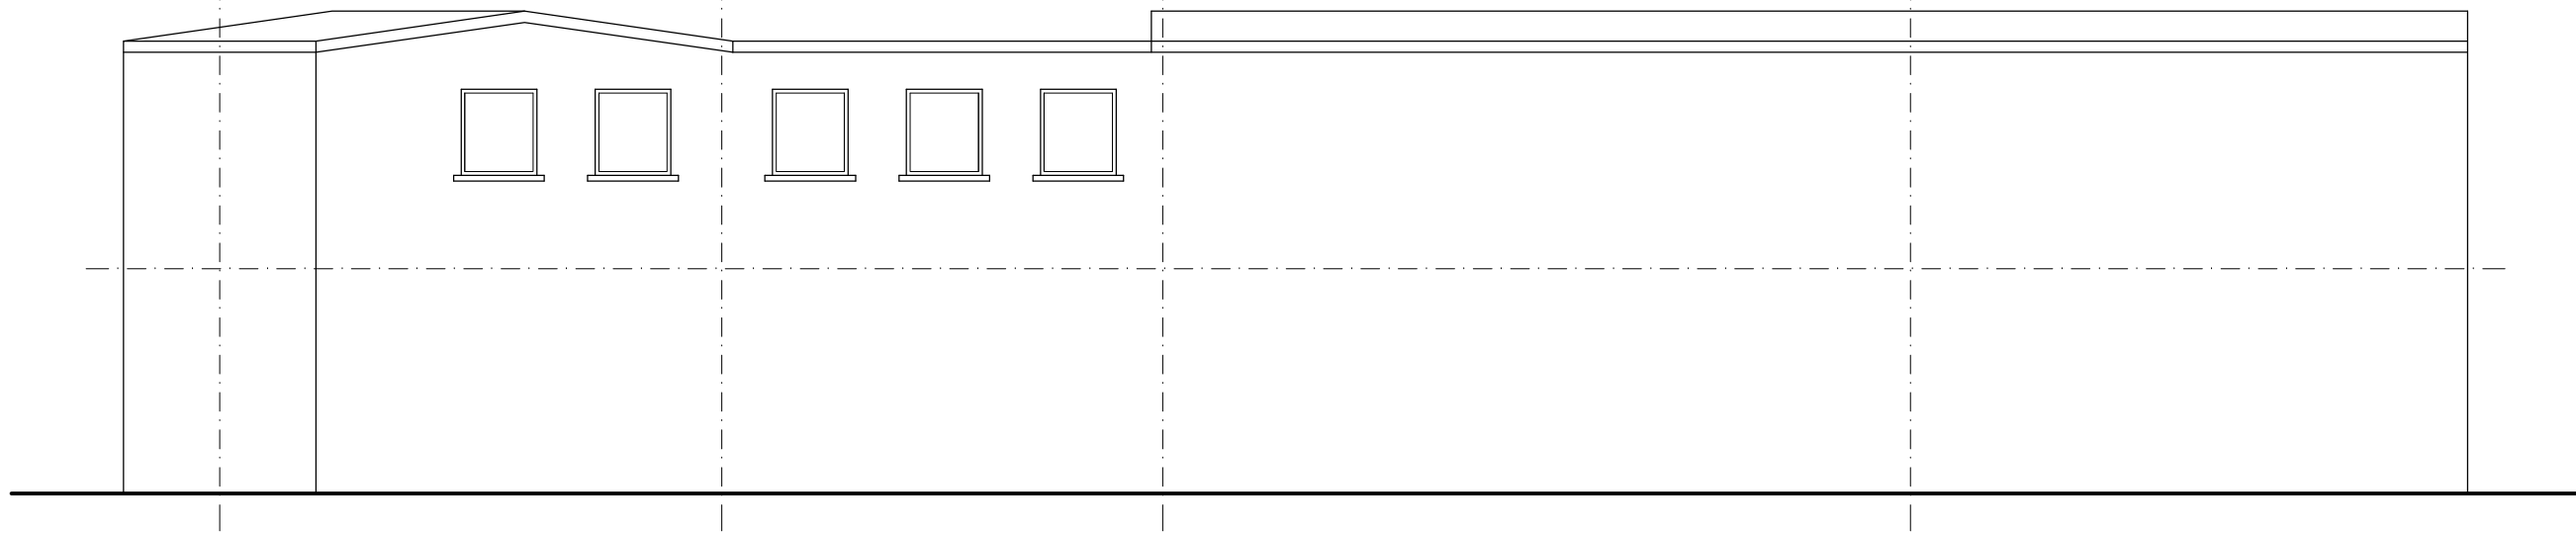

UNIT 4 UNIT 3 UNIT 5 UNIT 2 UNIT 1

Notes
 1. This drawing is copyright no part of this drawing to be copied unless written consent is given by the practice

Existing North Elevation 1-5

UNIT 6 UNIT 7

Existing West Elevation 6-7

Existing North Elevation 6-7

UNIT 1 UNIT 2 & 5 UNIT 3 UNIT 4

Existing West Elevation 1-5

Rev.	Date	Description	Name
 OUT THE BOX 3 BONCHESTER CLOSE CAMDEN PARK ROAD CHISLEHURST KENT BR7 5HS TELEPHONE 07964 691620 E otb.architecture@yahoo.com			
Project			
41 Church Road, Bexleyheath			
drawn	NP	disk	
date	JUNE 2023	scale	1:100@A3
Title			
Existing Elevations			
WK-03	PL13	A	