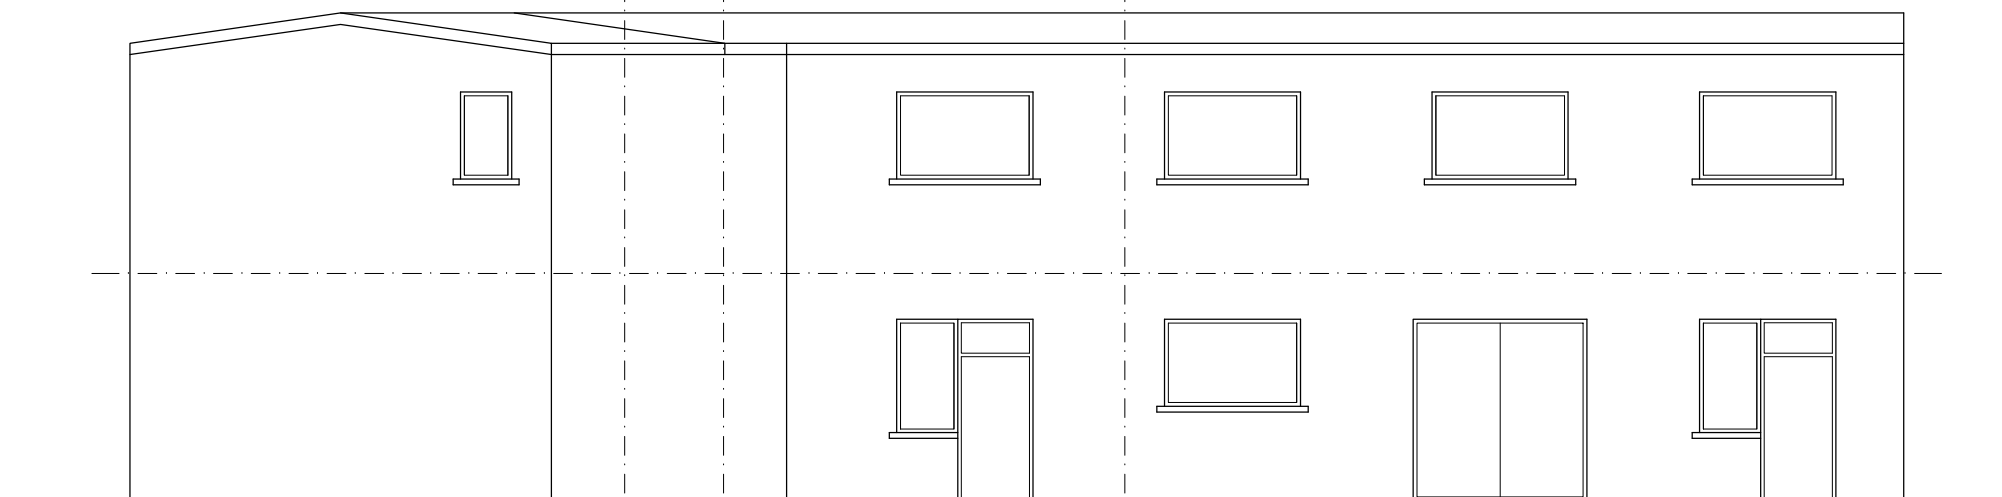

UNIT 4 UNIT 3 UNIT 5 UNIT 2 UNIT 1

Notes
 1. This drawing is copyright no part of this drawing to be copied unless written consent is given by the practice

Existing North Elevation 1-5

UNIT 6 UNIT 7

Existing West Elevation 6-7

Existing North Elevation 6-7

UNIT 1 UNIT 2 & 5 UNIT 3 UNIT 4

Existing West Elevation 1-5

Rev.	Date	Description	Name
 OUT THE BOX 3 BONCHESTER CLOSE CAMDEN PARK ROAD CHISLEHURST KENT BR7 5HS TELEPHONE 07964 691620 E otb.architecture@yahoo.com			
Project			
41 Church Road, Bexleyheath			
drawn	NP	disk	
date	JUNE 2023	scale	1:100@A3
Title			
Existing Elevations			
WK-03	PL13	A	