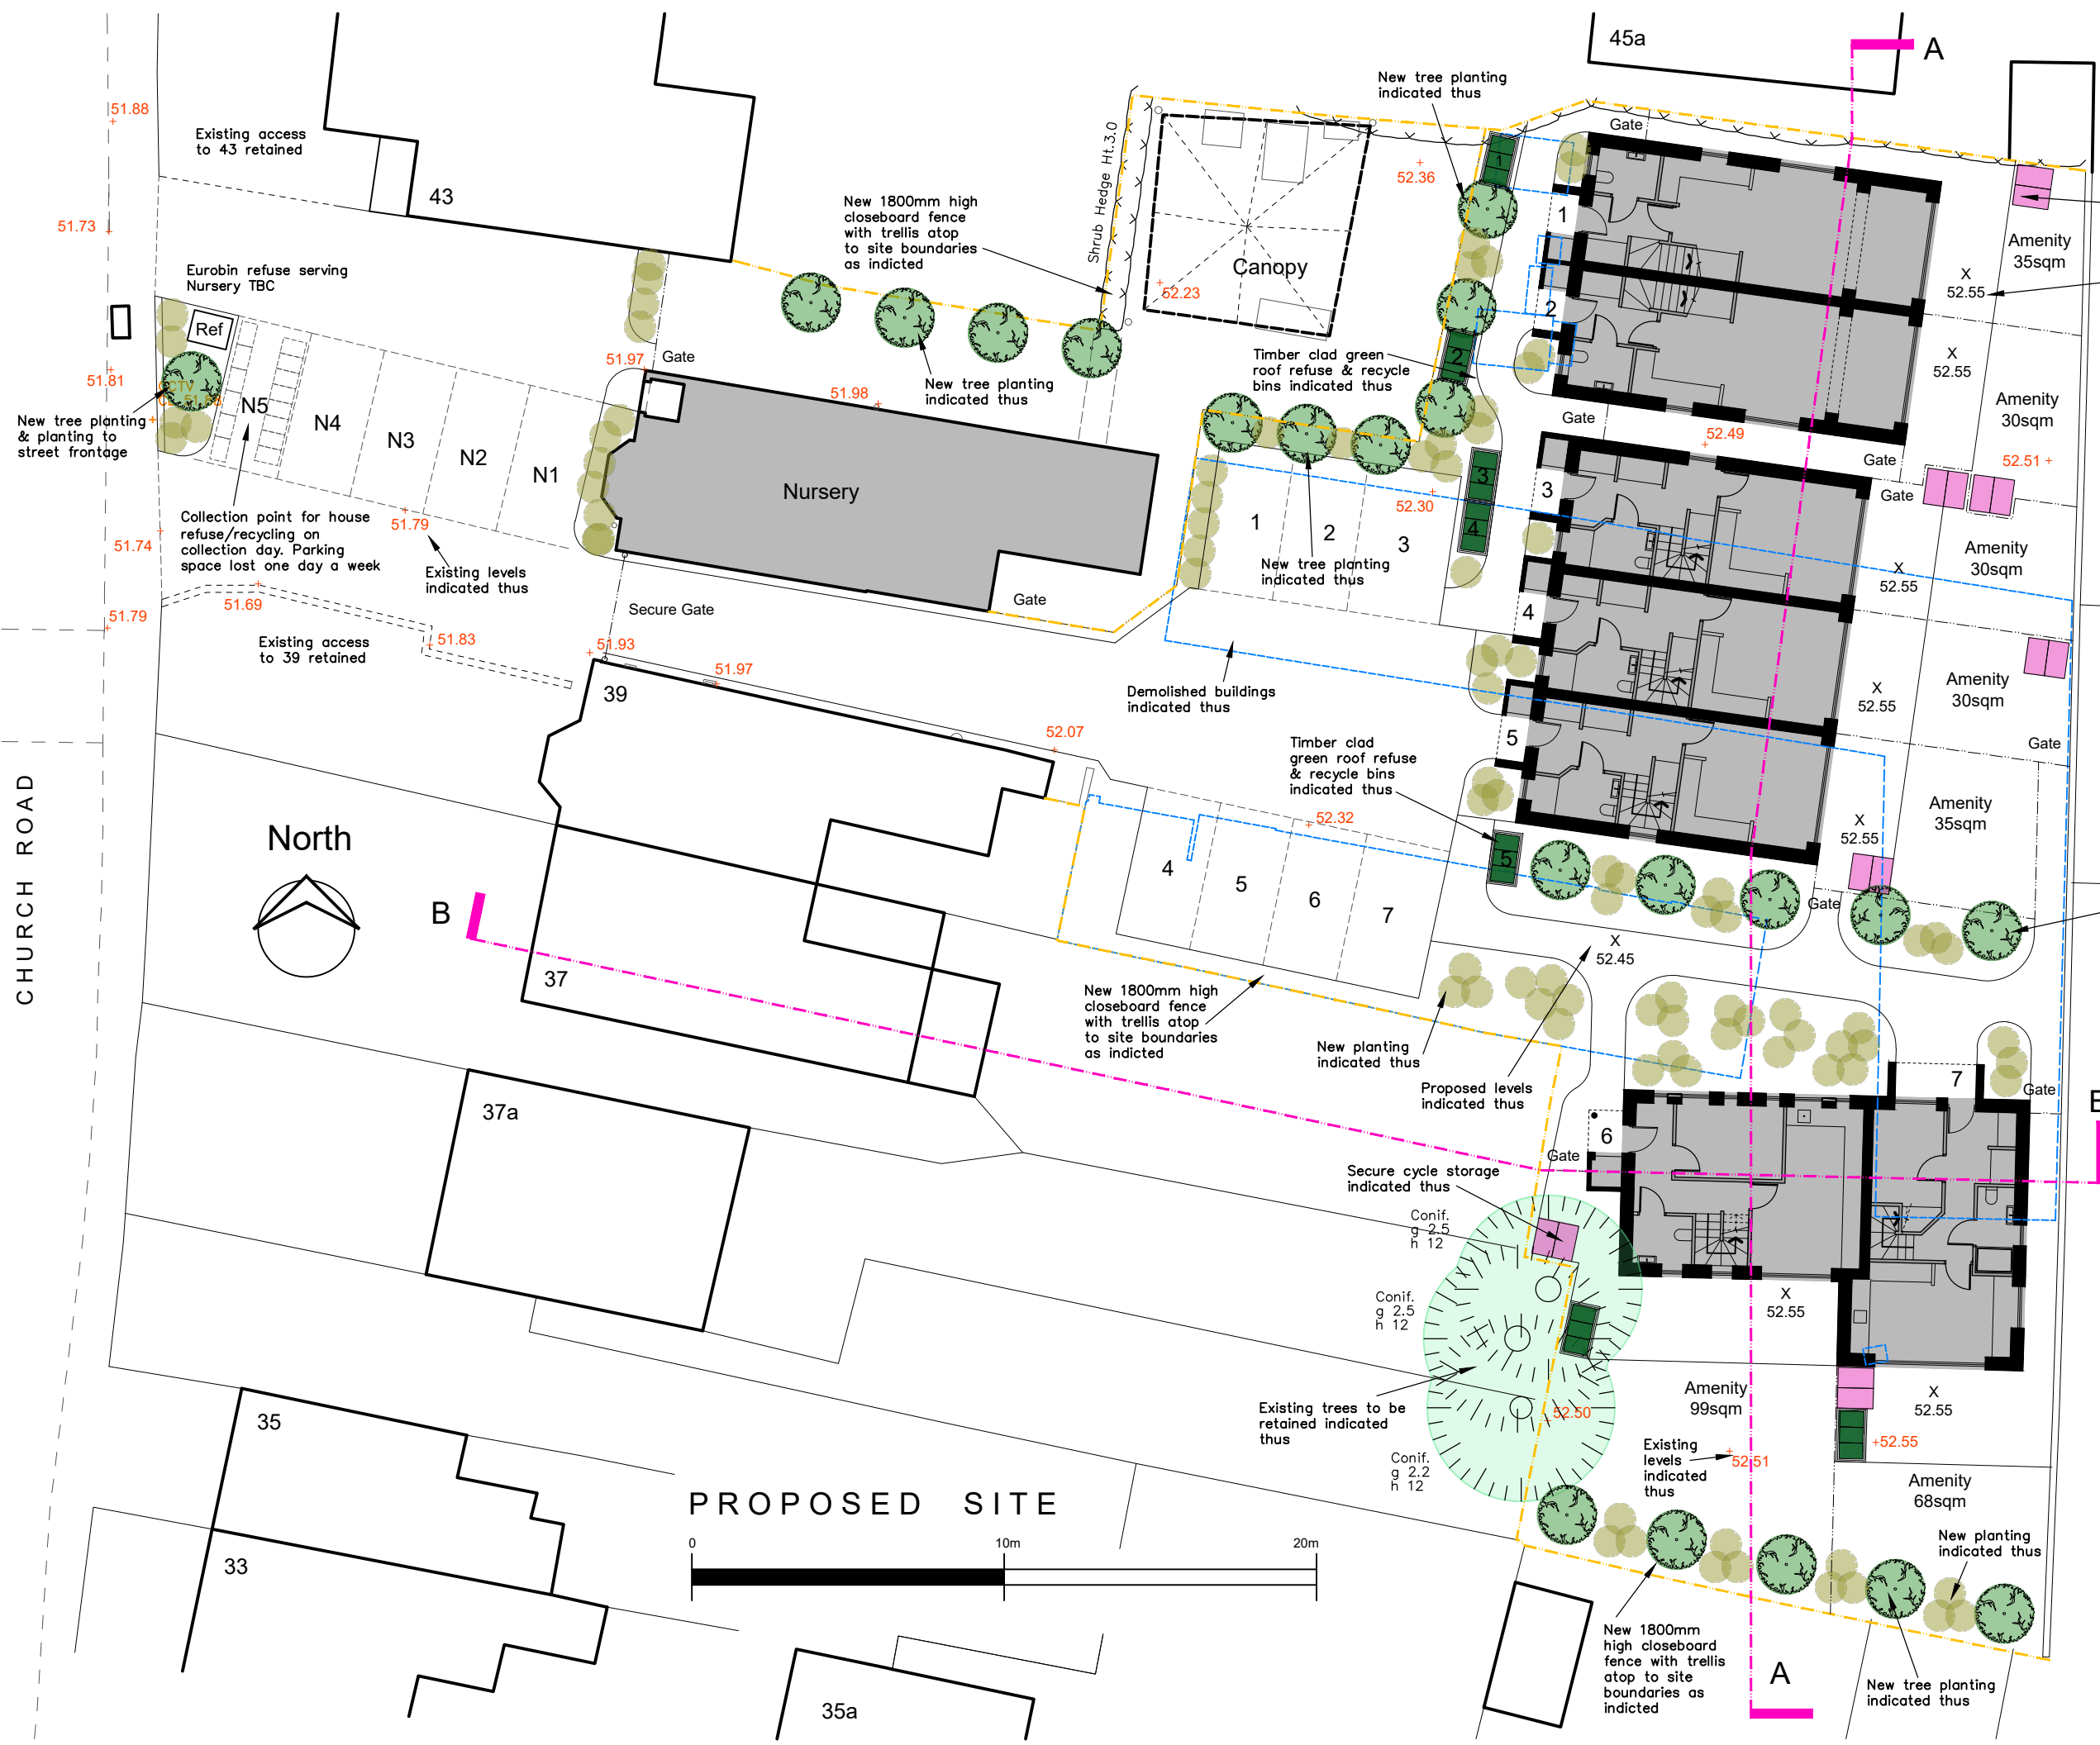

Notes
 1. This drawing is copyright no part of this drawing to be copied unless written consent is given by the practice

Rev.	Date	Description	Name

OUT THE BOX
 3 BONCHESTER CLOSE
 CAMDEN PARK ROAD
 CHISLEHURST KENT BR7 5HS
 TELEPHONE 07964 691620
 E otb.architecture@yahoo.com

Project	
41 Church Road, Bexleyheath	
drawn	disk
NP	
date	scale
JUNE 2023	1:200@A3
Title	
Proposed Site Layout	
WK-03	PL04
	B