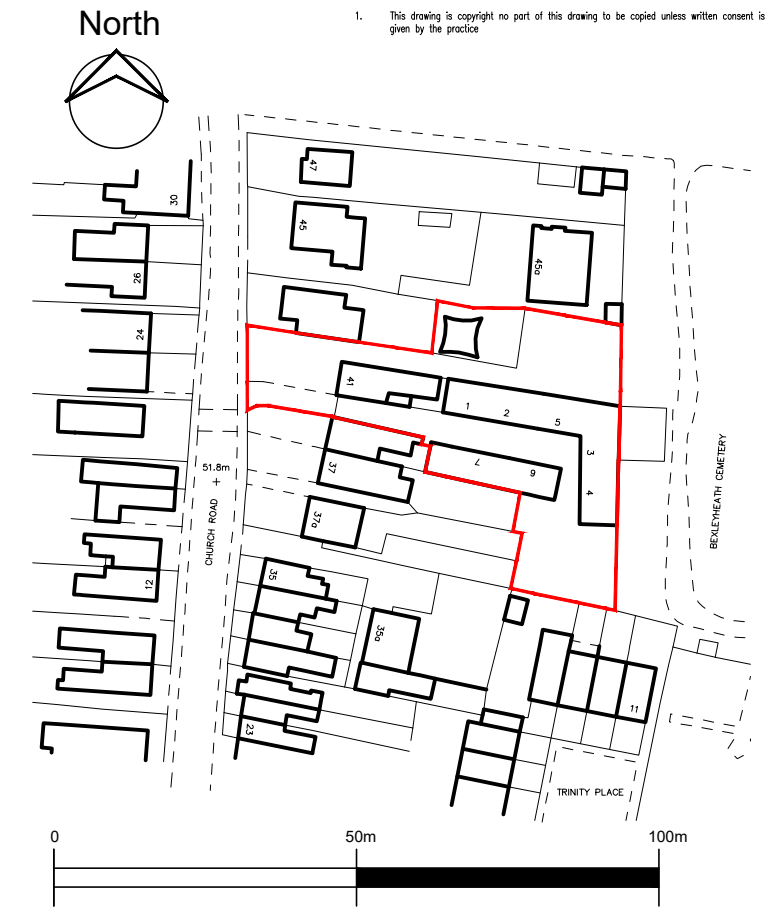

SITE CONTEXT NORTH

SITE CONTEXT WEST

LOCATION 1:1250

SITE CONTEXT SOUTH

SITE CONTEXT EAST

Rev.	Date	Description	Name
 OUT THE BOX 3 BONCHESTER CLOSE CAMDEN PARK ROAD CHISLEHURST KENT BR7 5HS TELEPHONE 07964 691620 E otb.architecture@yahoo.com			
Project			
41 Church Road, Bexleyheath			
drawn	NP	disk	
date	MAY 2023	scale	1:1250 @ A3
Title			
Location and Context			
WK-04		PL01	