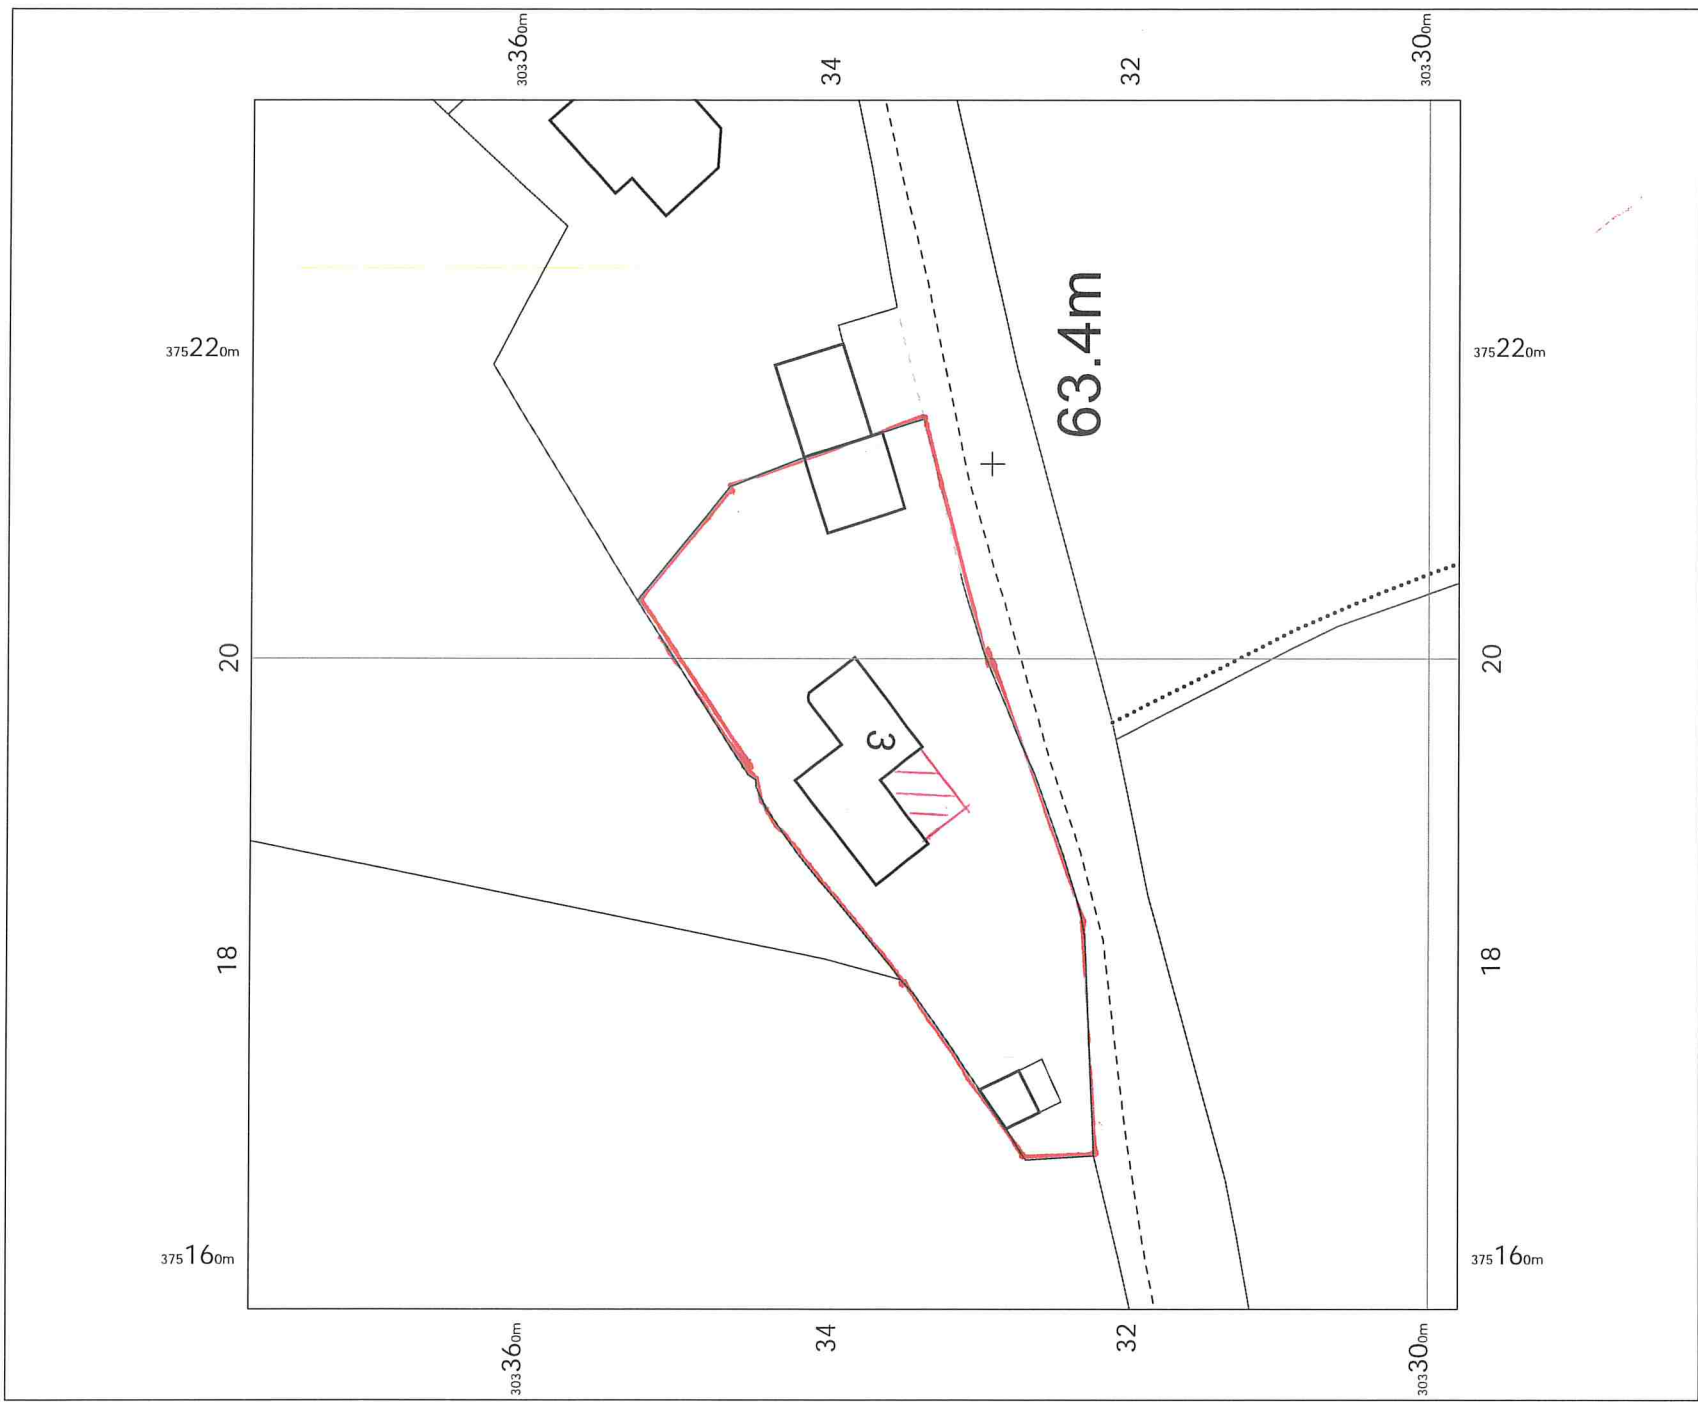

3 Grindle Forge, Hinnington Road, TF11 9JS

3 Grindle Forge  
Hinnington Road,  
Shifnal,  
Shropshire  
TF11 9JS

OS MasterMap 1250/2500/10000 scale  
Thursday, February 29, 2024, ID: MPMBW-01152290  
[www.blackwellmapping.co.uk](http://www.blackwellmapping.co.uk)

1:500 scale print at A4, Centre: 375197 E, 303338 N

© Crown Copyright Ordnance Survey. Licence no.  
100041041

**BLACKWELL'S**  
MAPPING SERVICES  
PERSONAL & PROFESSIONAL MAPPING  
[www.blackwellmapping.co.uk](http://www.blackwellmapping.co.uk)