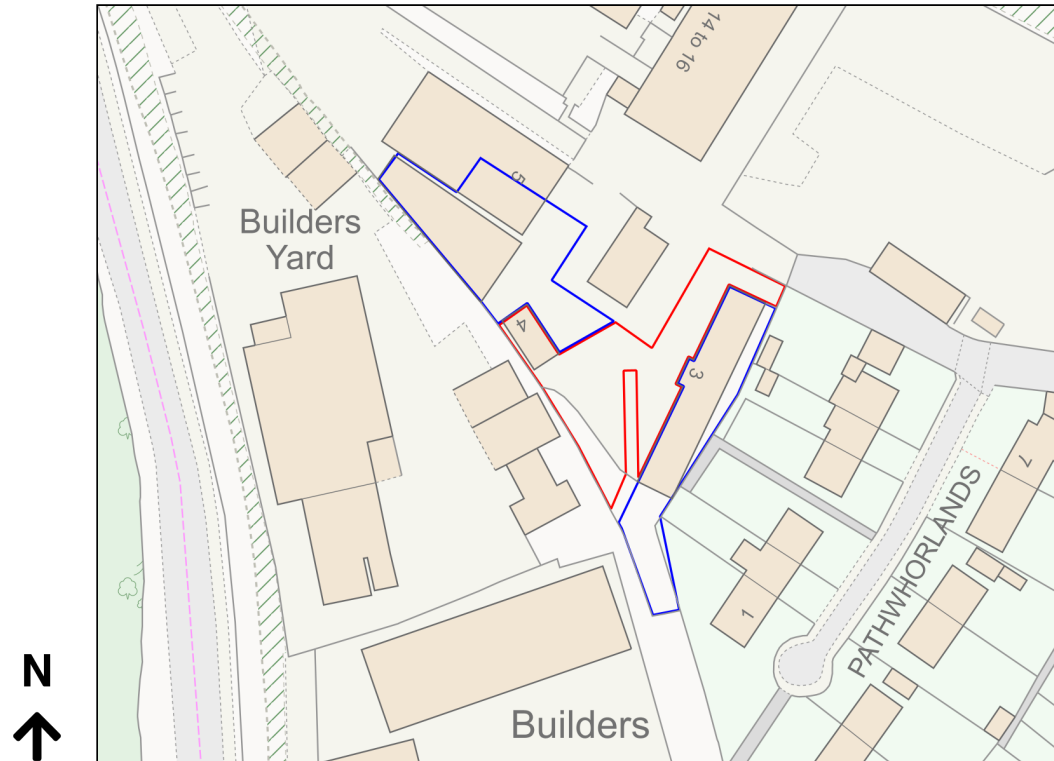

Location Plan

Site Address: Sidmouth Tyres & Exhausts, Unit 3, Access To Alexandria Trading Estate, Alexandria Industrial Estate, Sidmouth, EX10 9HL

Date Produced: 11-Mar-2024

Scale: 1:1250 @A4

Planning Portal Reference: PP-12831234v4