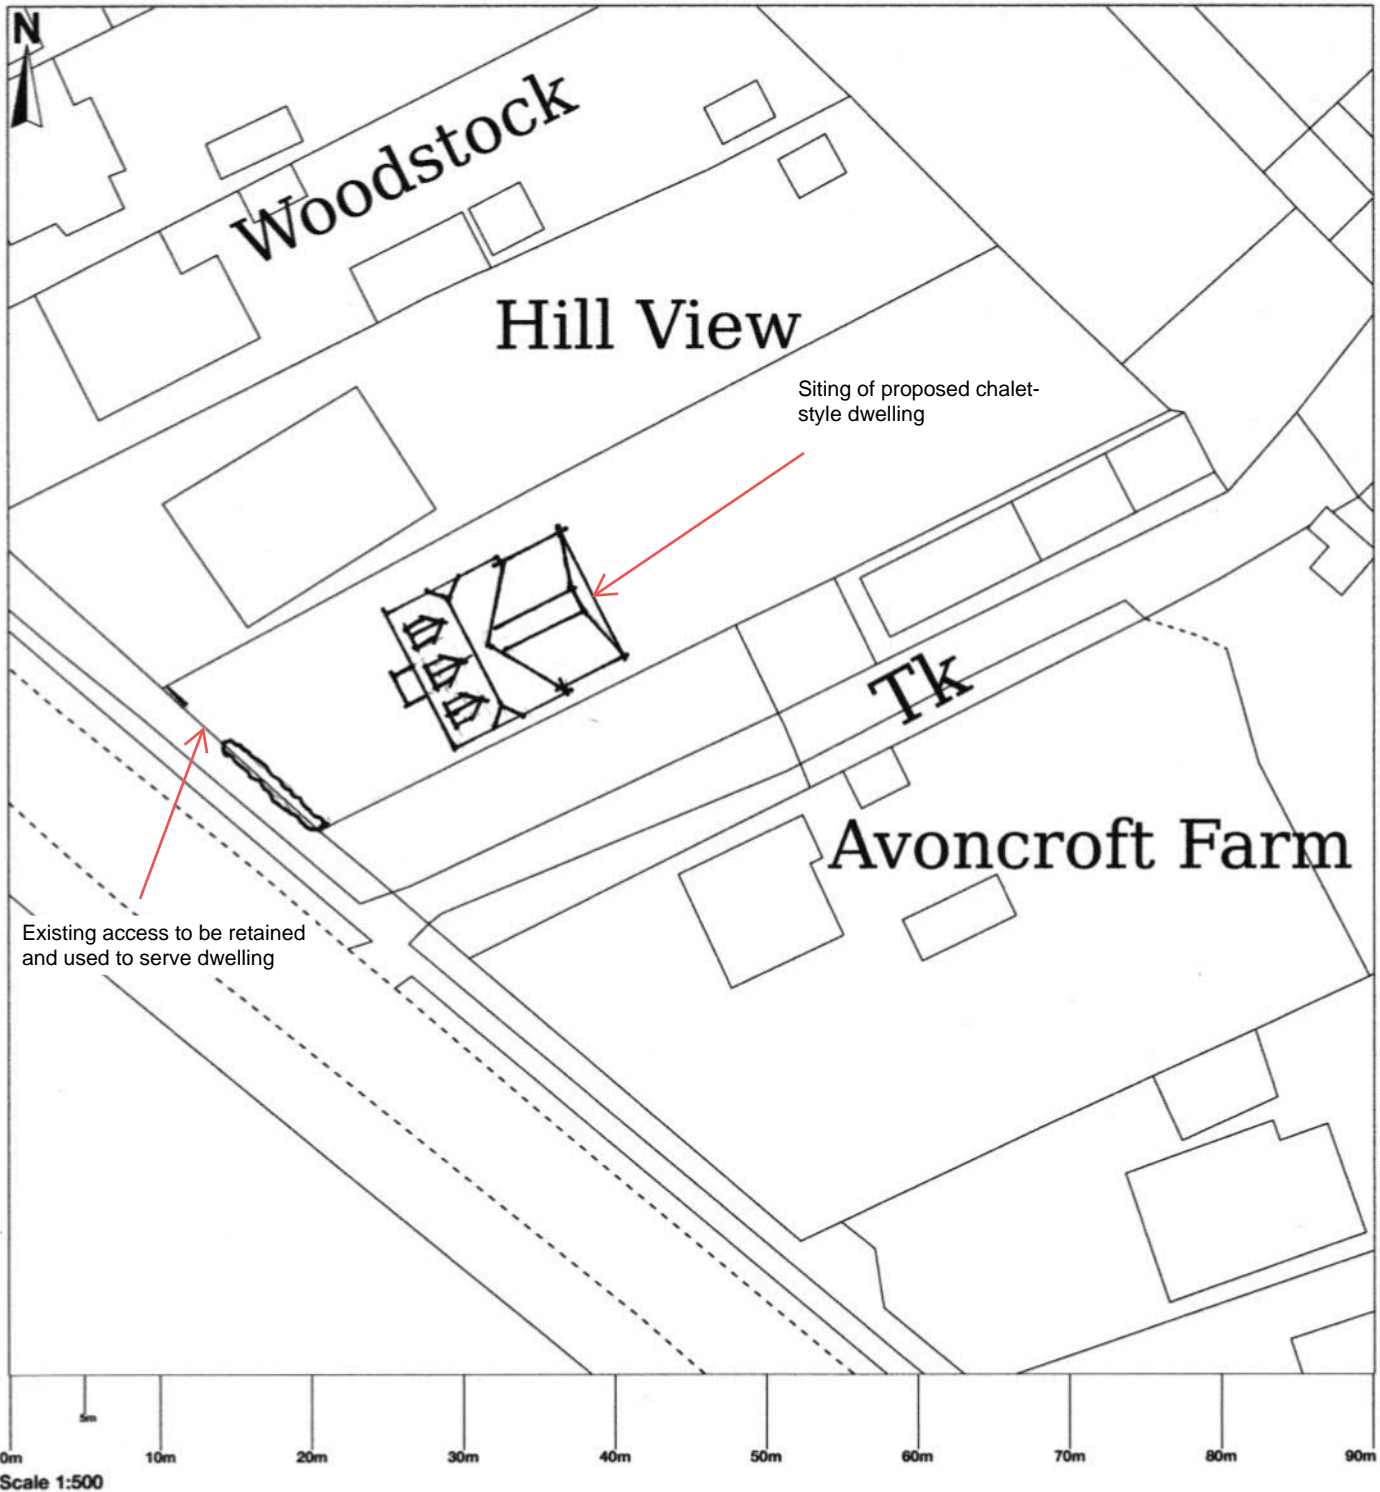

**Land adjacent to Hill View, Ringwood Road, Sopley, Christchurch,
BH23 7BE**

© Crown copyright and database rights 2024 OS 100054135. Map area bounded by: 415371,97329 415461,97419.
Produced on 08 February 2024 from the OS National Geographic Database. Supplied by UKPlanningMaps.com.
Unique plan reference: b90e/uk/1056618/1423410