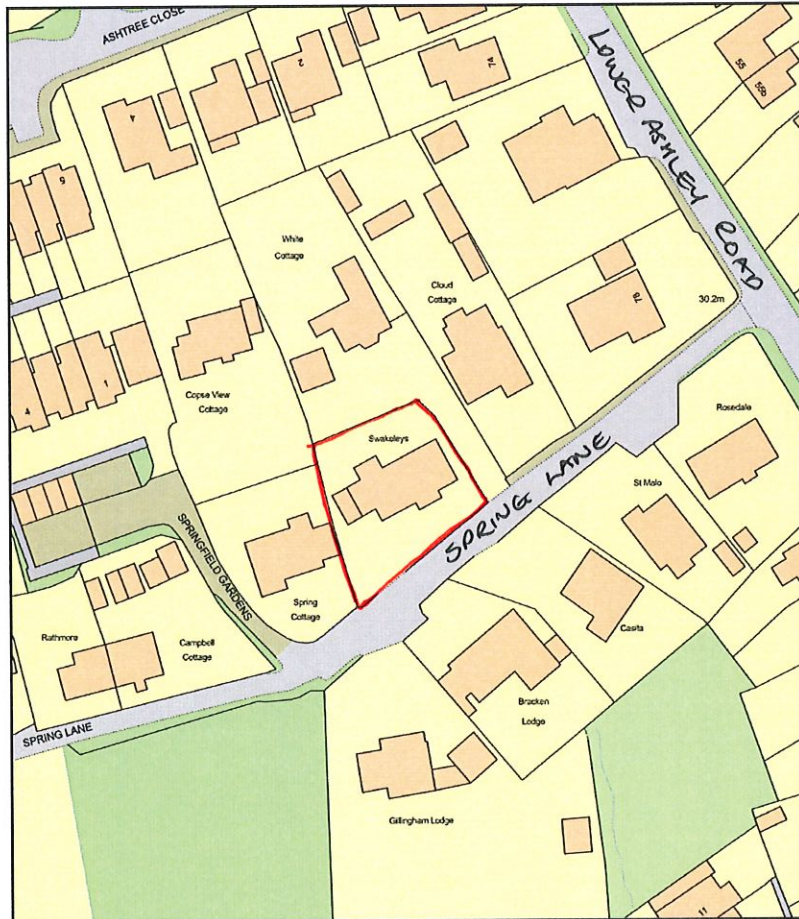

Location Plan

Plan Produced for: Mrs L Cutts
Date Produced: 19 Feb 2024
Plan Reference Number: TQRQM24050170028796
Scale: 1:1250 @ A4