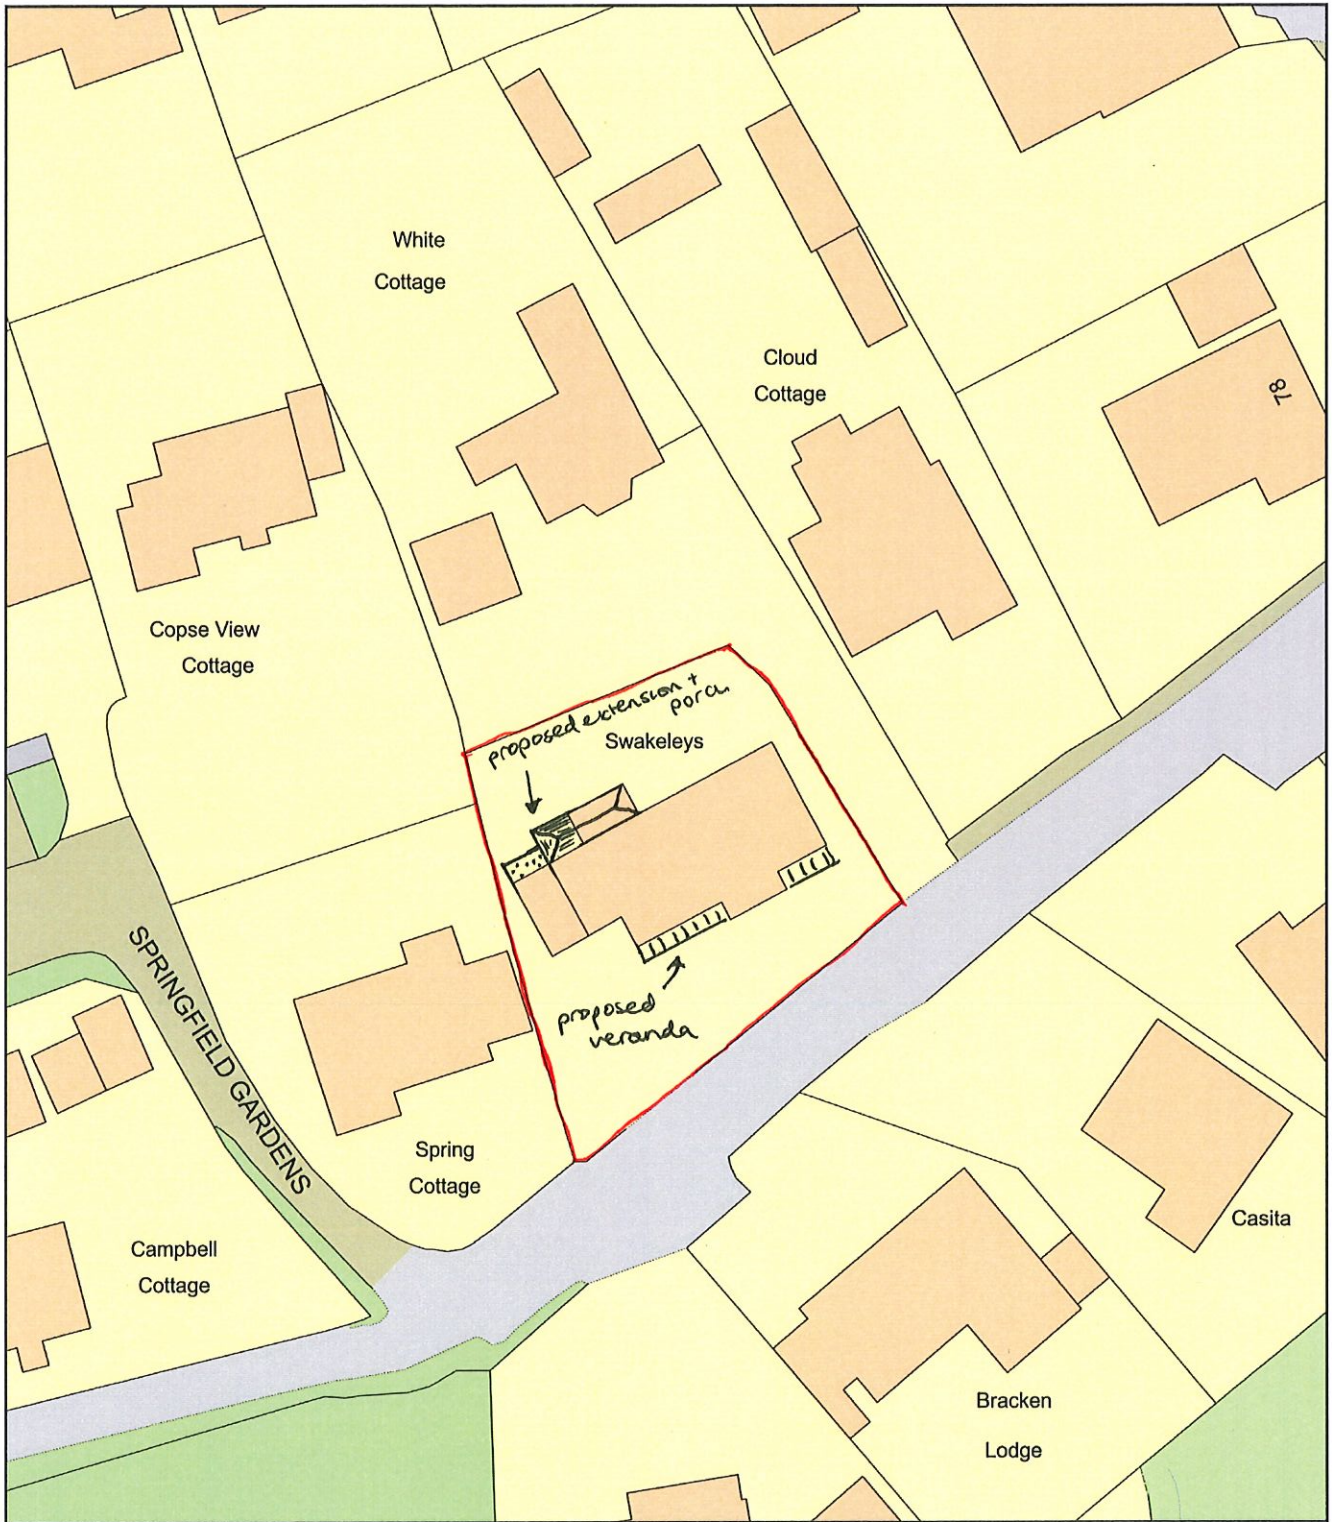

# Block Plan Swakeleys

Plan Produced for: Mrs L Cutts

Date Produced: 19 Feb 2024

Plan Reference Number: TQRQM24050170117358

Scale: 1:500 @ A4