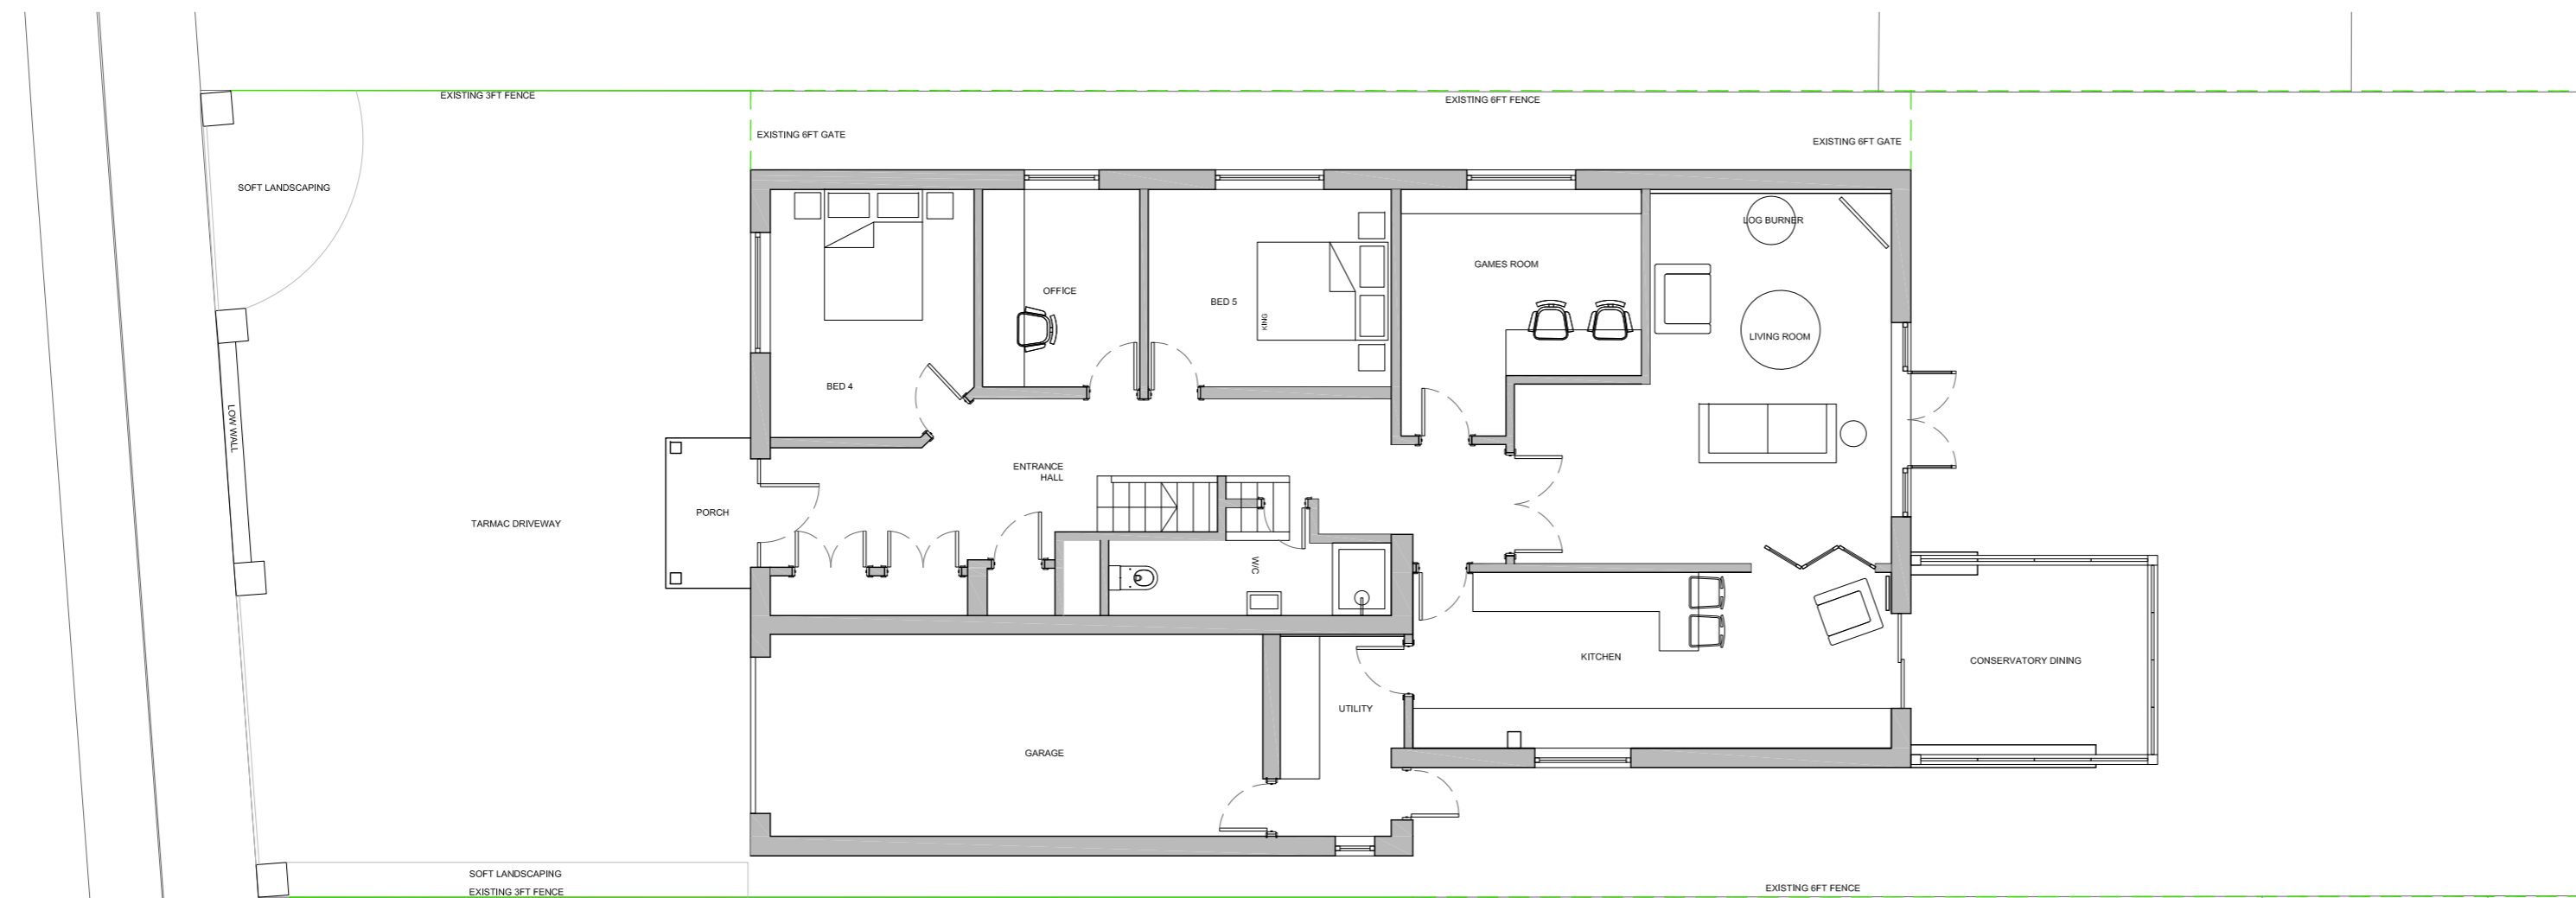

Existing First Floor Plan
Scale 1:100 @ A2

Existing Ground Floor Plan
Scale 1:100 @ A2

STUDIOeed
+447525088139
www.studioeed.co.uk
emma@studioeed.co.uk

CLIENT
MR. & MRS JONES

PROJECT
**7 ELM AVENUE
LYMINGTON
HAMPSHIRE
SO41 8BD**

DRAWING TITLE
**EXISTING GROUND FLOOR PLAN
EXISTING FIRST FLOOR PLAN**

DATE : SEPT 2023	DRAWN BY : EE
SCALE : 1:100 @ A2	
PROJECT : L23 123	NUMBER : P01 - 03 REV: -

STUDIOeed