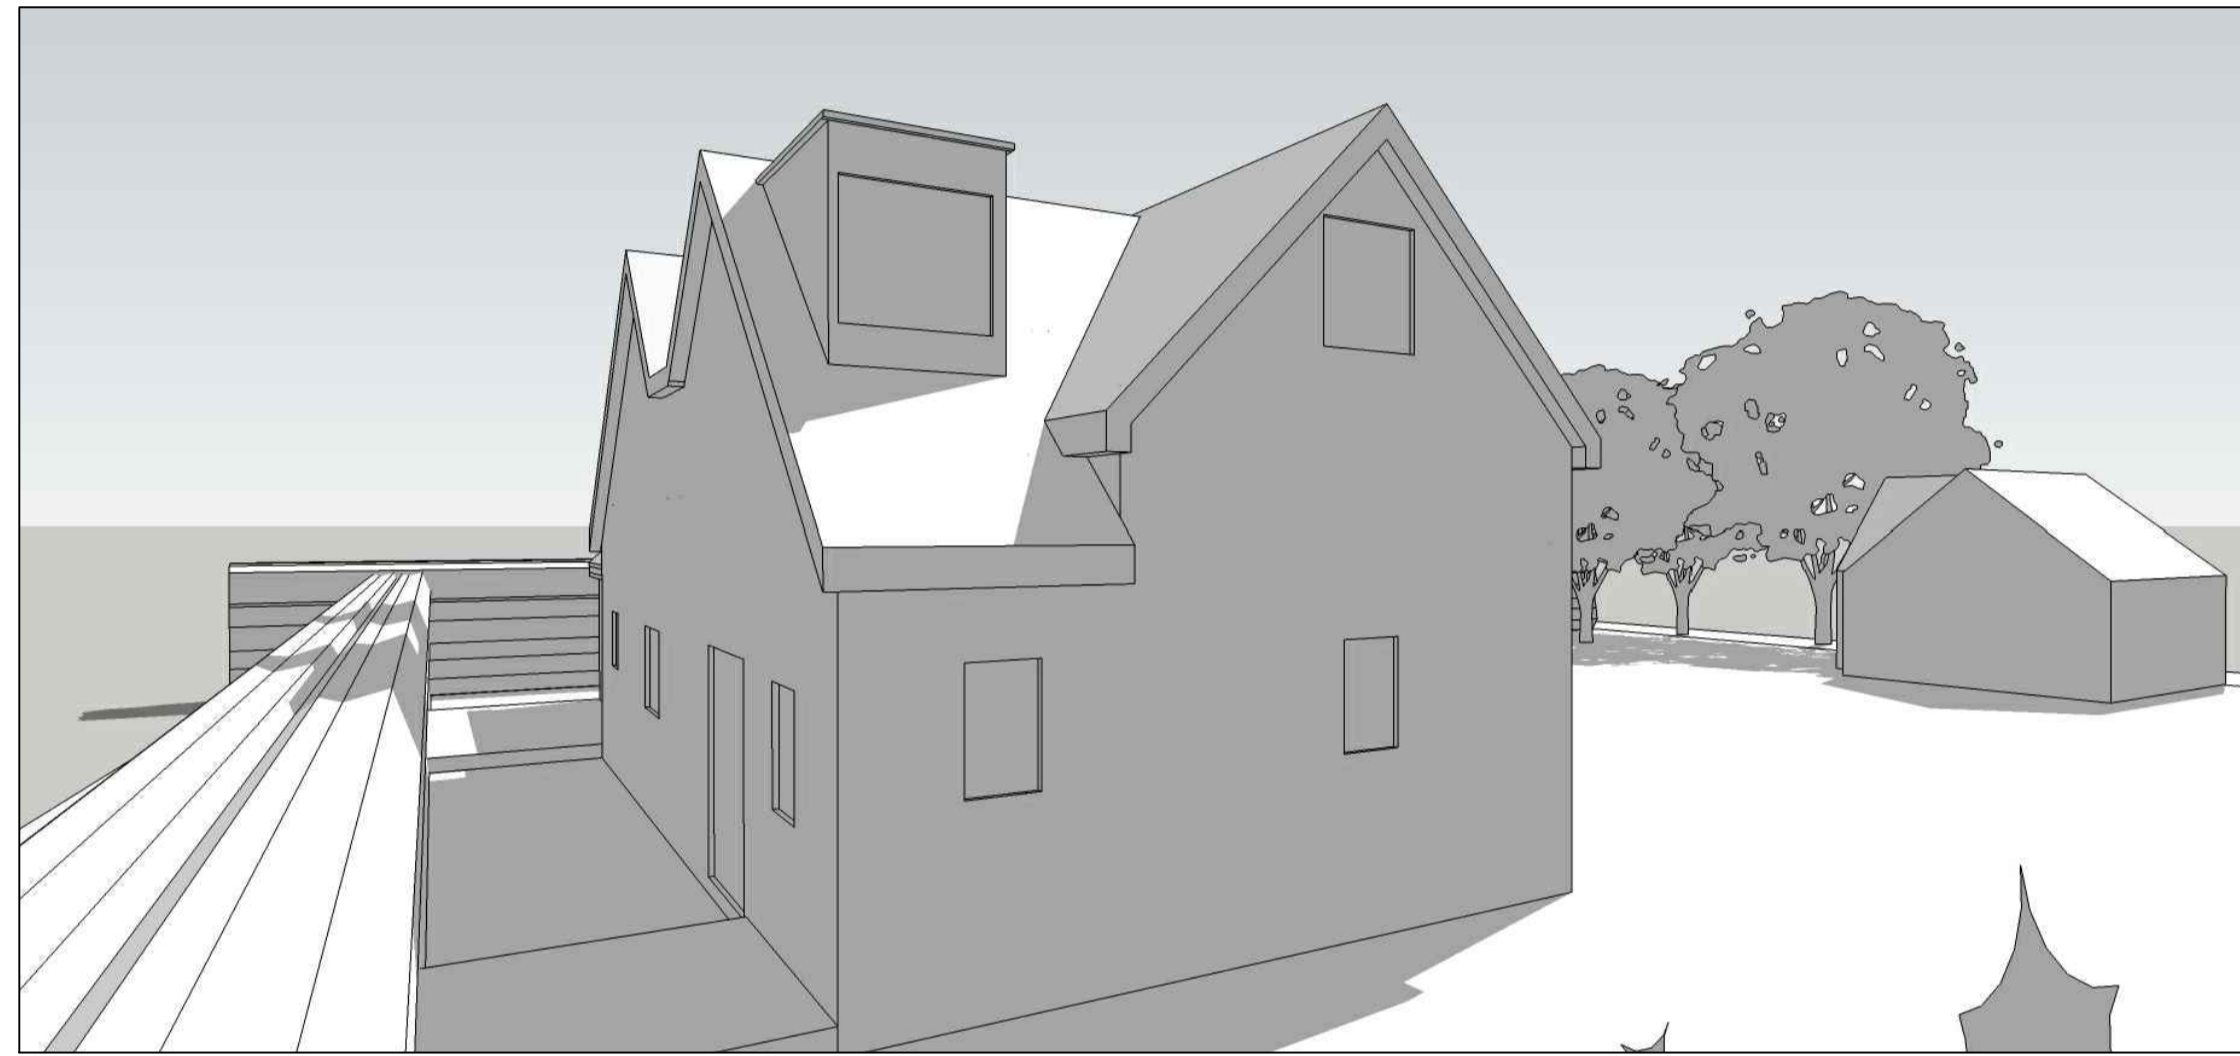

1. Front entrance view

2. Front view

3. Left side view

4. Right side view

5. Front view from garden

6. Rear elevated view

| Rev. | Description | Date |
|-----------|-------------|------|
| - | - | - |
| Revisions | | |

| | |
|--|-----------------------|
| Project: Two storey side extension | |
| for Paul & Anna Meacher | |
| at Randells Cottage 204 Catherington Lane Catherington PO8 0TA | |
| Contact: Michael Austin RIBA | |
| E-mail: project@austinlebbon.co.uk | |
| Web: www.austinlebbon.co.uk | |
| Phone: 01730 887559 | |
| Dwg Ref: 2248 [S] 10 | Rev: - Date: SEP 2022 |