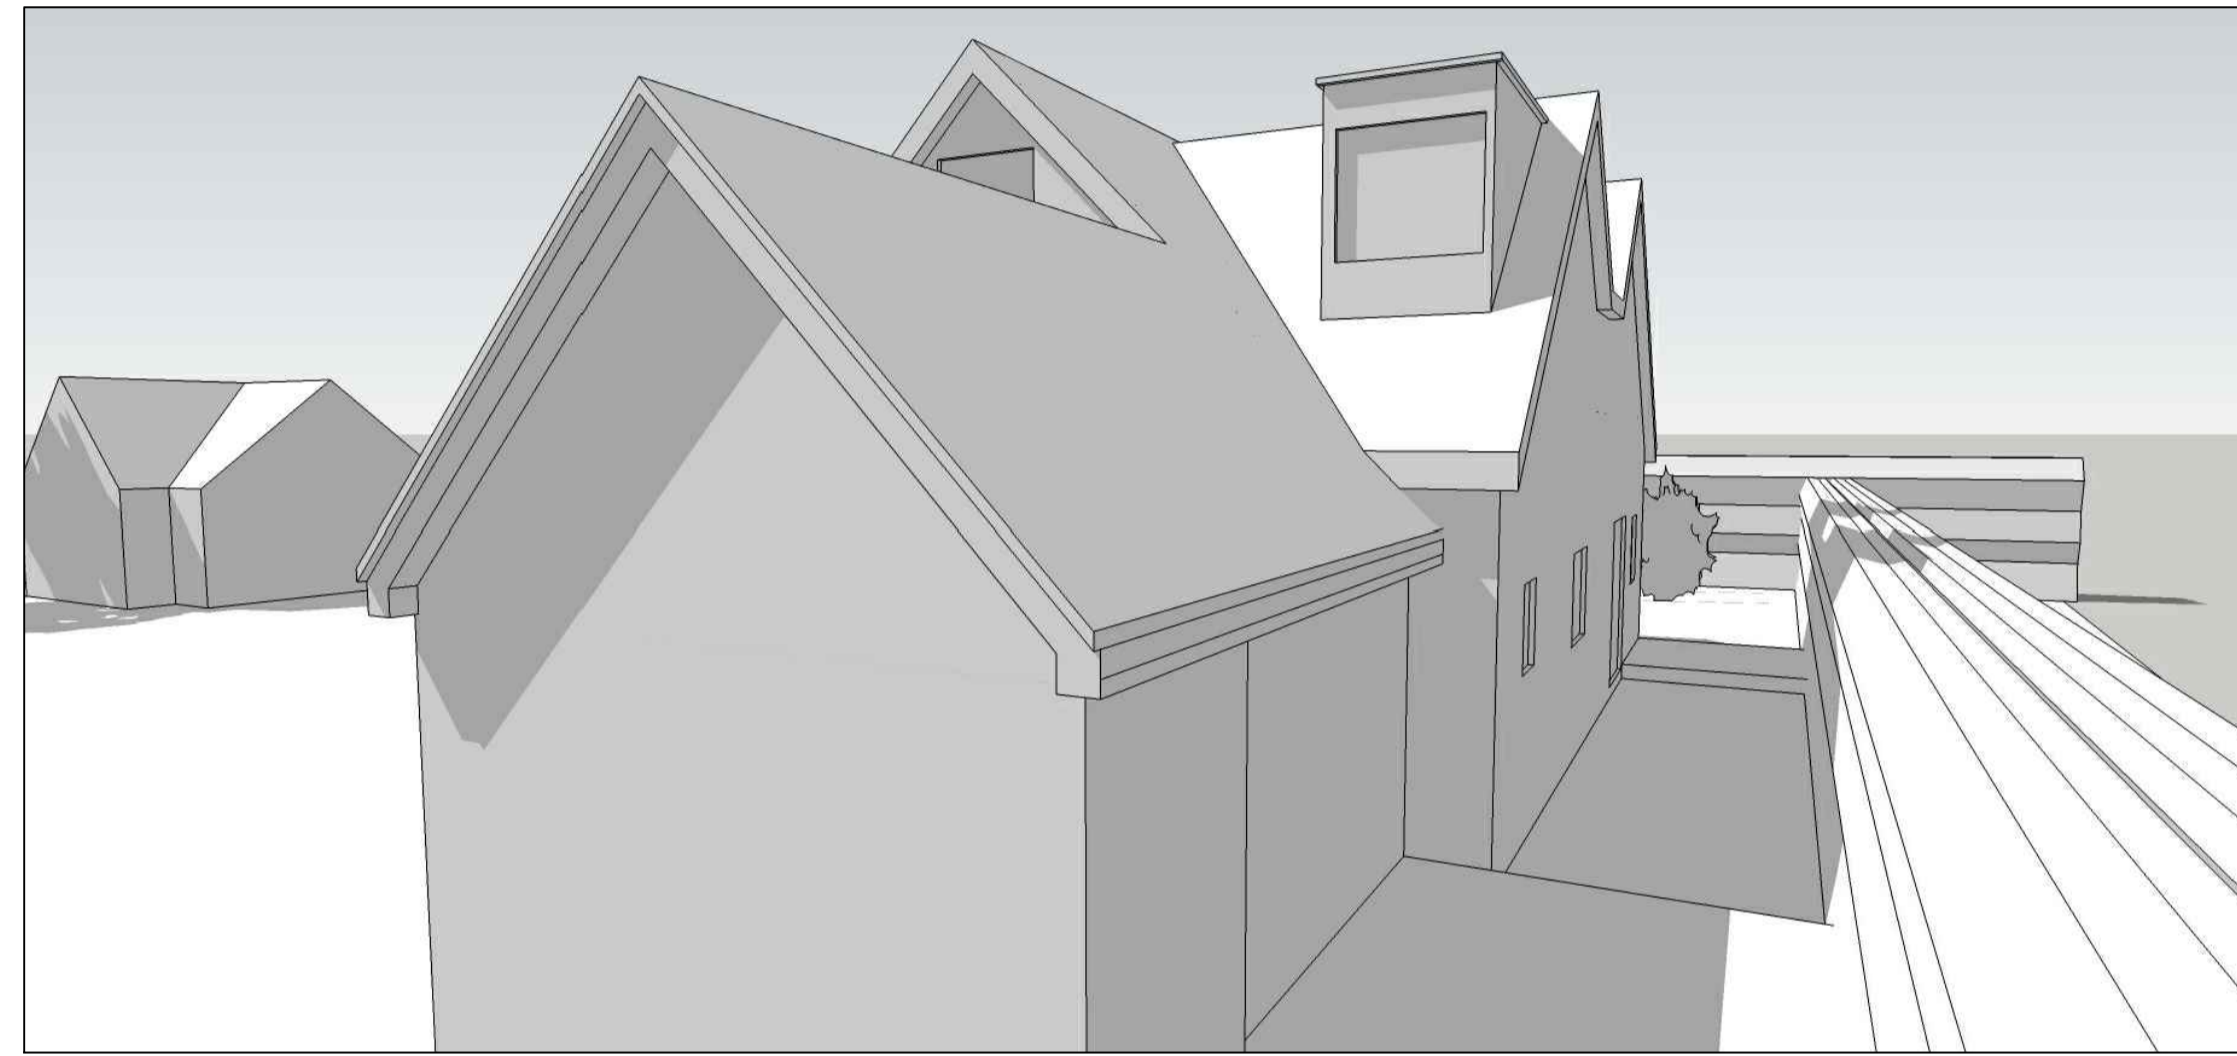

1. Front entrance view

2. Front view

3. Left side view

4. Right side view

5. Front view from garden

6. Rear elevated view

| Rev. | Description | Date |
|-----------|-------------|------|
| - | - | - |
| Revisions | | |

| | |
|--|-----------------------|
| Project: Two storey side extension | |
| for Paul & Anna Meacher | |
| at Randells Cottage 204 Catherington Lane Catherington PO8 0TA | |
| Contact: Michael Austin RIBA | |
| E-mail: project@austinlebbon.co.uk | |
| Web: www.austinlebbon.co.uk | |
| Phone: 01730 887559 | |
| Dwg Ref: 2248 [S] 10 | Rev: - Date: SEP 2022 |