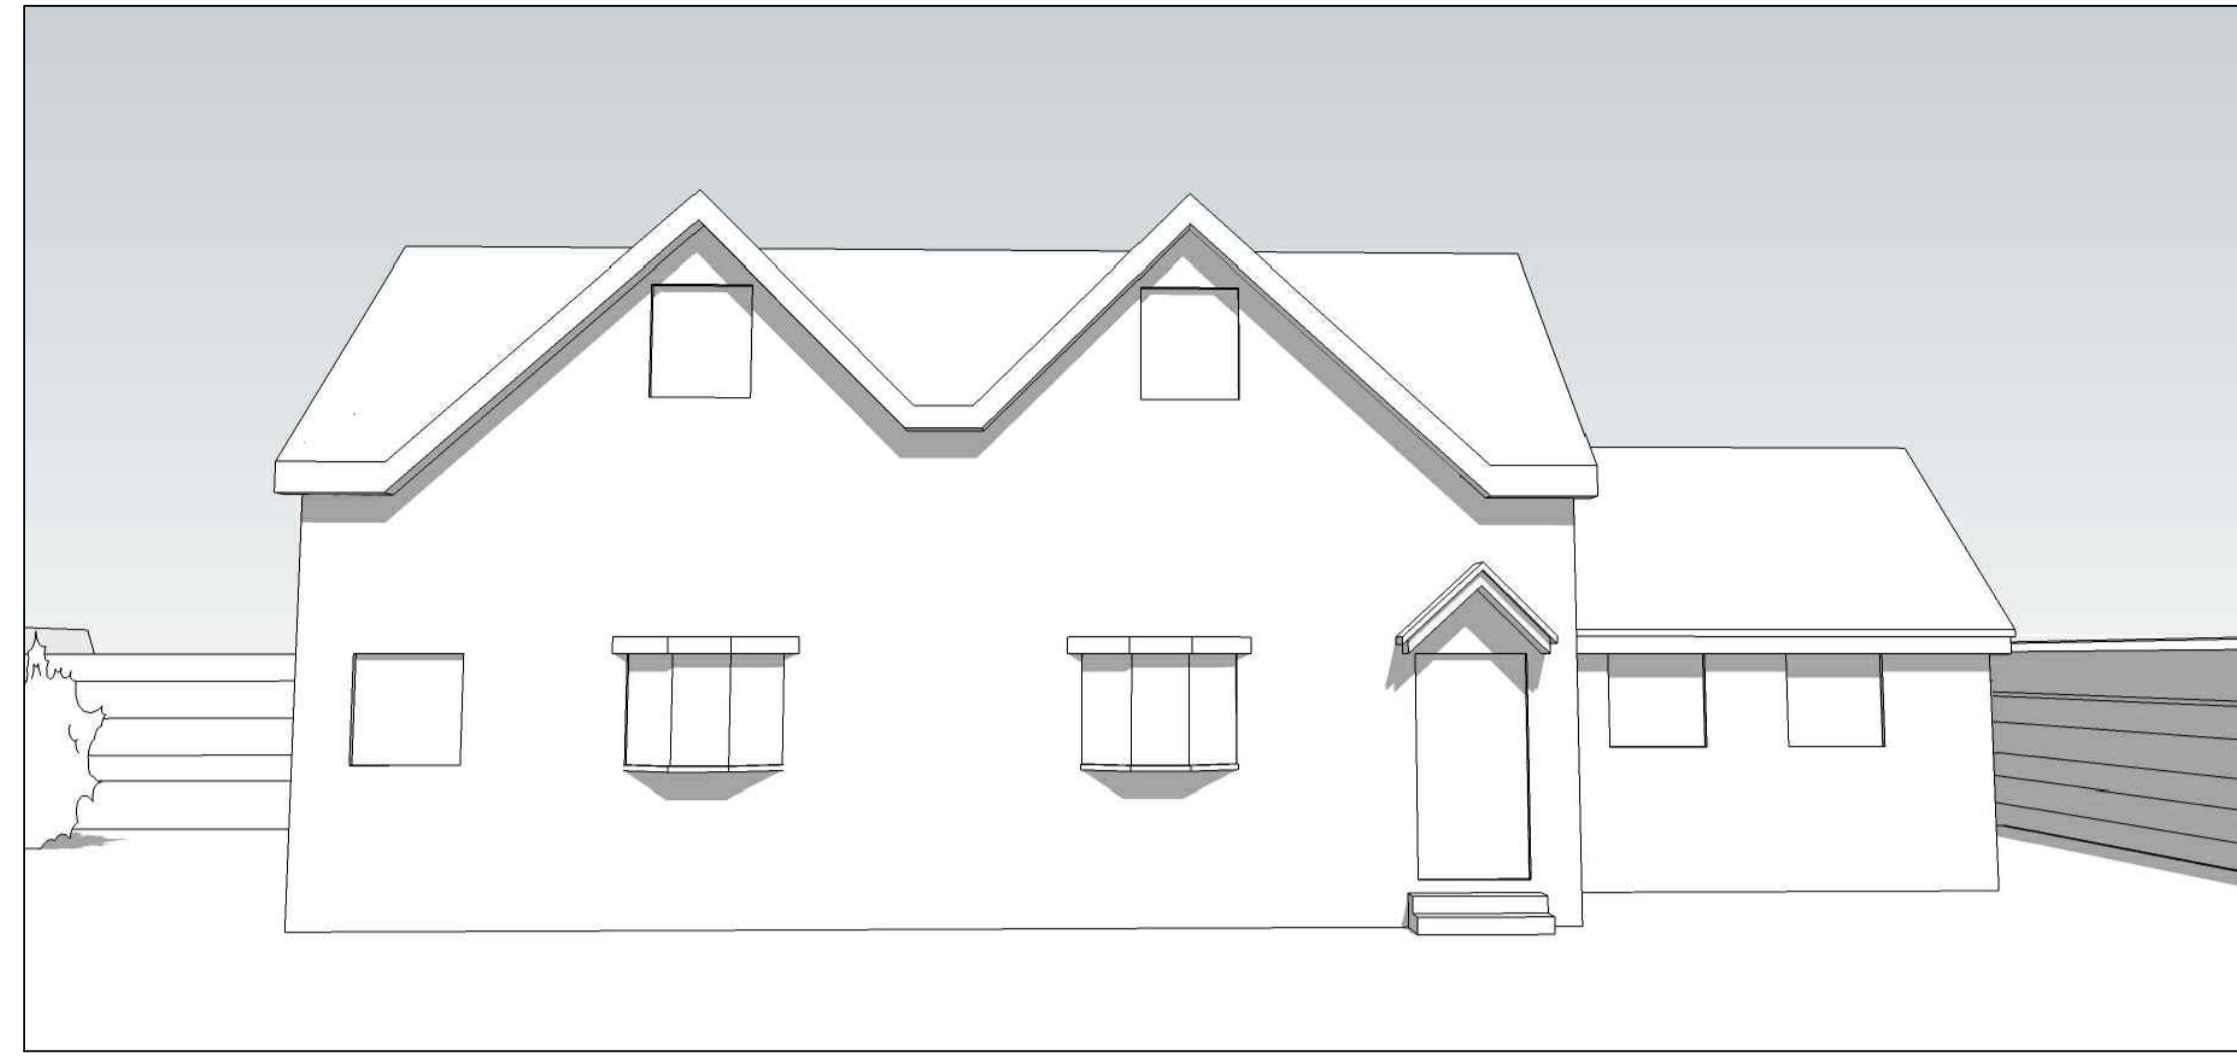

1. Front entrance view

2. Front view

3. Left side view

4. Right side view

5. Front view from garden

6. Rear elevated view

| Rev. | Description | Date |
|-----------|-------------|------|
| - | - | - |
| Revisions | | |

| | |
|--|-----------------------|
| Project: Two storey side extension | |
| for Paul & Anna Meacher | |
| at Randells Cottage 204 Catherington Lane Catherington PO8 0TA | |
| Contact: Michael Austin RIBA | |
| E-mail: project@austinlebbon.co.uk | |
| Web: www.austinlebbon.co.uk | |
| Phone: 01730 887559 | |
| Dwg Ref: 2248 [S] 10 | Rev: - Date: SEP 2022 |