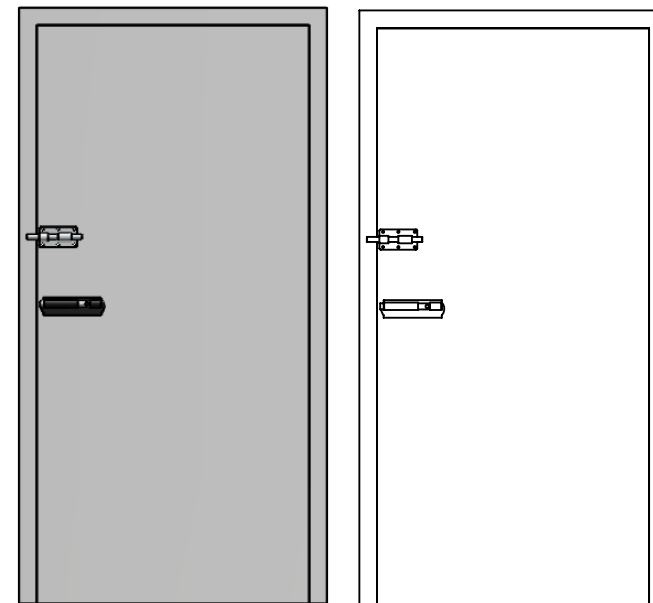

6

5

4

3

2

1

Current Outside View

Current Inside View

The current door is grey in colour and has a standard threshold, it is a timber door and is outward opening, it is hinged on the left when viewed from the outside with three butt hinges. It has a brown pull bar for external access and a black letterbox.