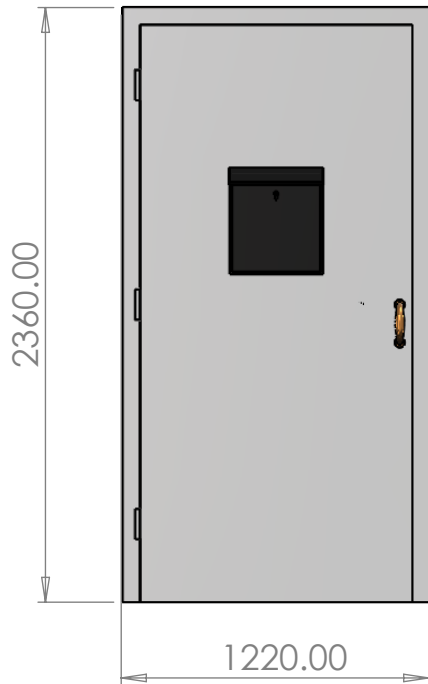

6

5

4

3

2

1

Current Outside View

Current Inside View

The current door is grey in colour and has a standard threshold, it is a timber door and is outward opening, it is hinged on the left when viewed from the outside with three butt hinges. It has a brown pull bar for external access and a black letterbox.

SURFACE FINISH:		FINISH:		UNLESS OTHERWISE SPECIFIED: DIMENSIONS ARE IN MILLIMETERS	
TOLERANCES:				TITLE:	
LINEAR:				<b>22 Virginia Street</b>	
ANGULAR:				Current Door	
	NAME	SIGNATURE	DATE	DWG NO. 1	SCALE 1:30
DRAWN	S.O'NEILL		16.01.24		
CHK'D				MATERIAL:	
APPV'D					
MFG					
Q.A				WEIGHT:	

**22 Virginia Street**  
Current Door

A4  
SHEET 2 OF 5

6

5

4

3

2

1