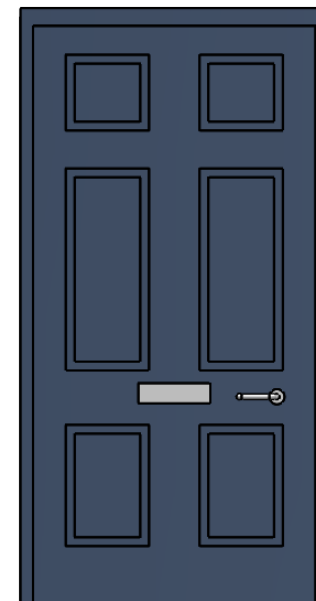

6

5

4

3

2

1

D

Current Outside View

Current Inside View

D

C

C

B

The current door is a timber door finished in RAL 5000 Violet Blue. It is a standard threshold, inward opening door that is hinged on the right when viewed from the outside. It has silver lever handles and a matching letterbox. There are metal numerals for '12A'. The door panel design is flat with rectangles of moulding.