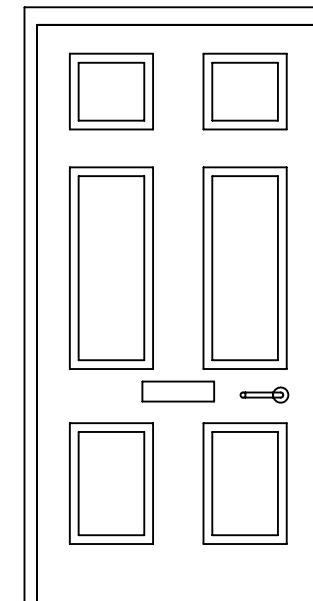

6

5

4

3

2

1

D

Current Outside View

Current Inside View

D

C

C

B

The current door is a timber door finished in RAL 5000 Violet Blue. It is a standard threshold, inward opening door that is hinged on the right when viewed from the outside. It has silver lever handles and a matching letterbox. There are metal numerals for '12A'. The door panel design is flat with rectangles of moulding.