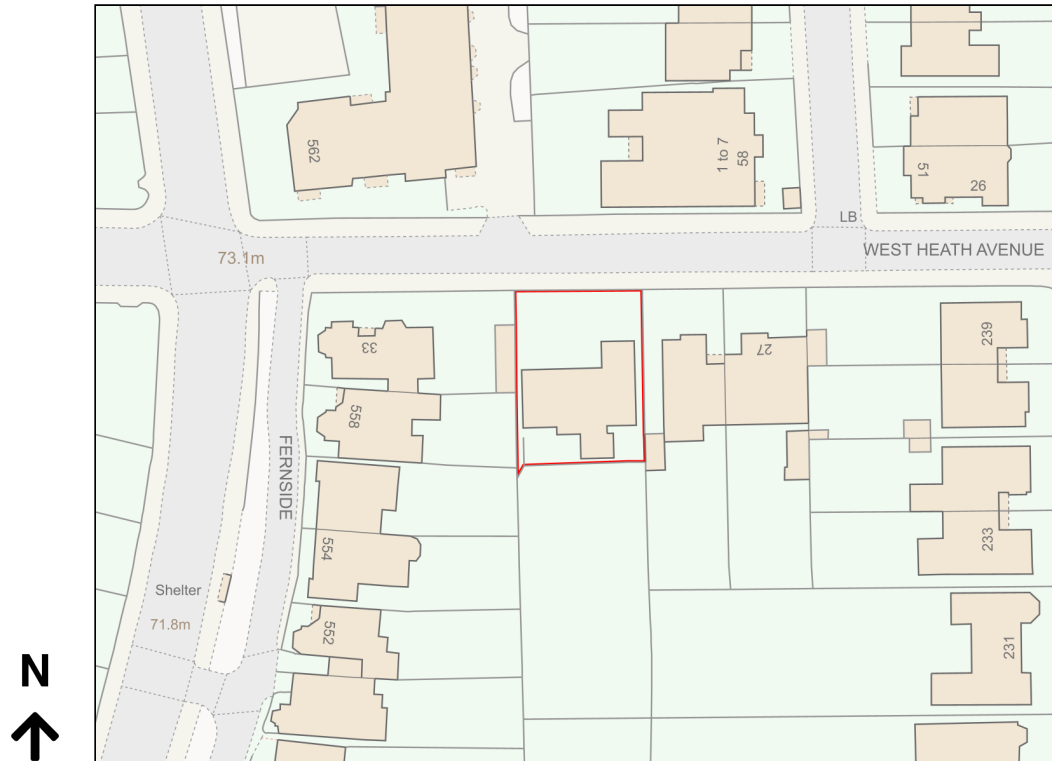

Location Plan

Site Address: 31, West Heath Avenue, Golders Green, London, NW11 7QJ

Date Produced: 08-Mar-2024

Scale: 1:1250 @A4

Planning Portal Reference: PP-12865043v1