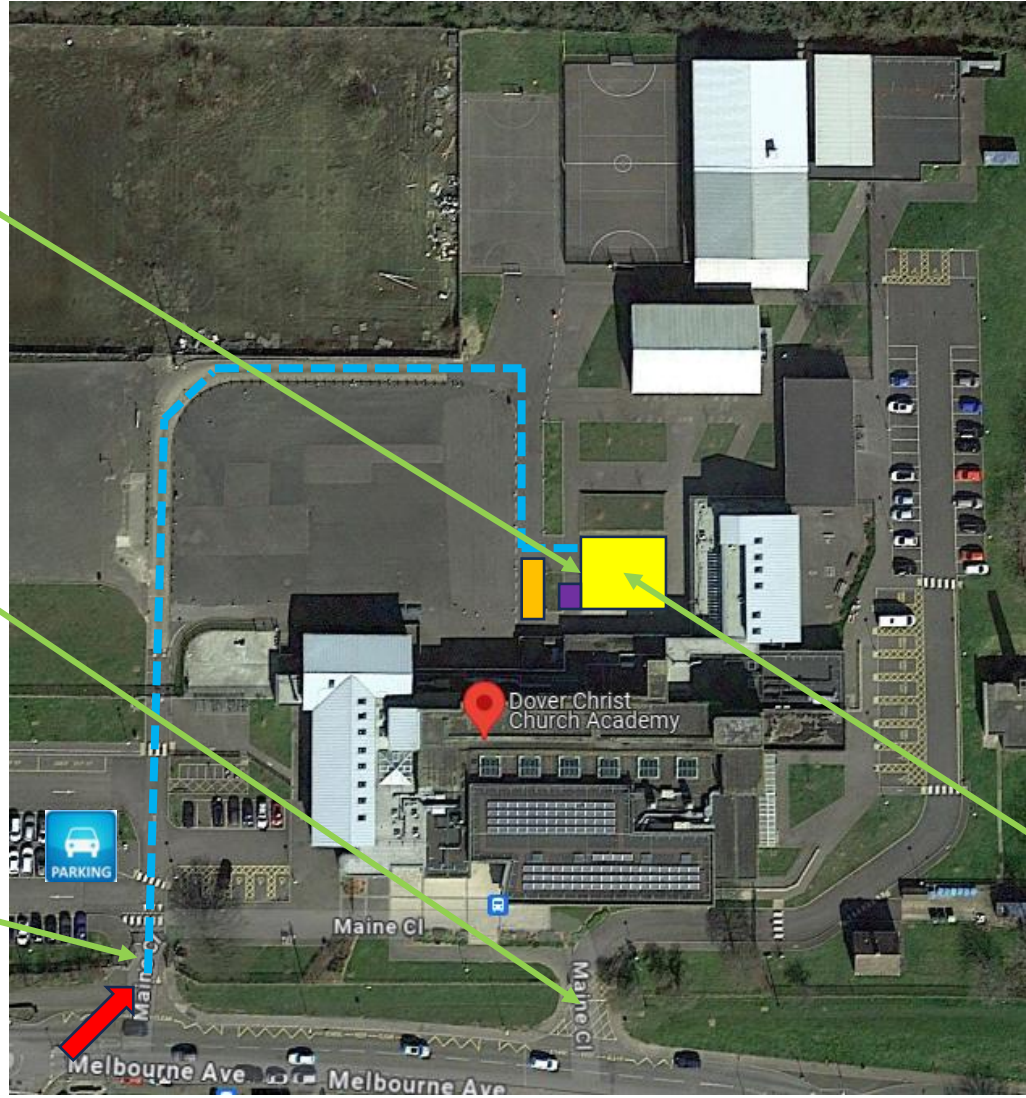

Site Access

Canopy location

Main entrance of School

Access gate 4m

- Working hours: 7:00-19:00.
- Deliveries hours: 9:00-17:00, no deliveries between 8:00-9:00 & 14:30-15:30.
- Electrical point: Extension lead provided but needs to be cover with trunking.
- Water point: Near canopy location.
- Toilet access: within 30m of working area.