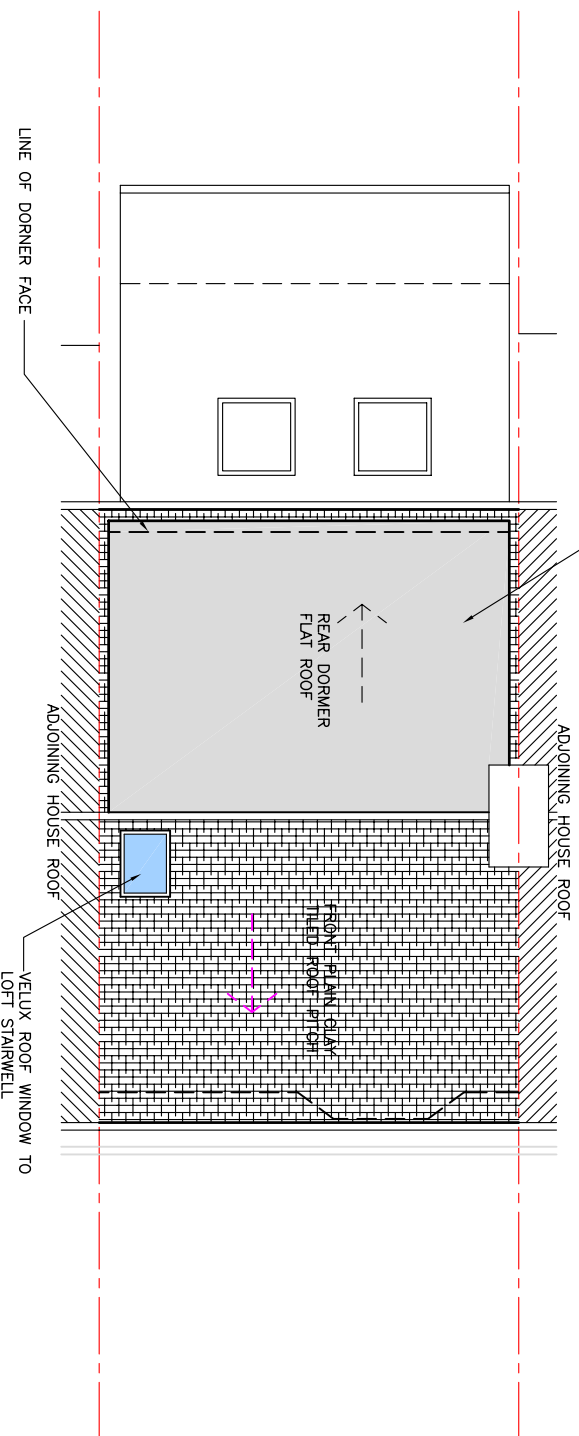

GREY SINGLE PLY MEMBRANE FINISH TO
REAR DORMER FLAT ROOF

NOTE: NO ALTERATIONS TO FRONT ROOFSLOPE APART FROM INSERTION OF
NEW VELUX ROOFLIGHTS WITH PROJECTION OF LESS THAN 150mm.

PROPOSED ROOF PLAN

COPYRIGHT RESERVED ©
THIS IS A PLANNING DRAWING AND SHOULD NOT BE USED FOR
TENDERING, CONSTRUCTION OR ANY OTHER STATUTORY PURPOSE.

COPYRIGHT RESERVED ©

CLIENT: Ms ANAS ANJUM

48 BRAEMAR AVENUE CR2 0QA

PROPOSED LOFT CONVERSION

PROPOSED ROOF PLAN

design factor PLANNING ISSUE

Tel: 07870 592671

Email: info@designfactor.co.uk

SCALE: 1:100 FEB 24 DWG: TP16