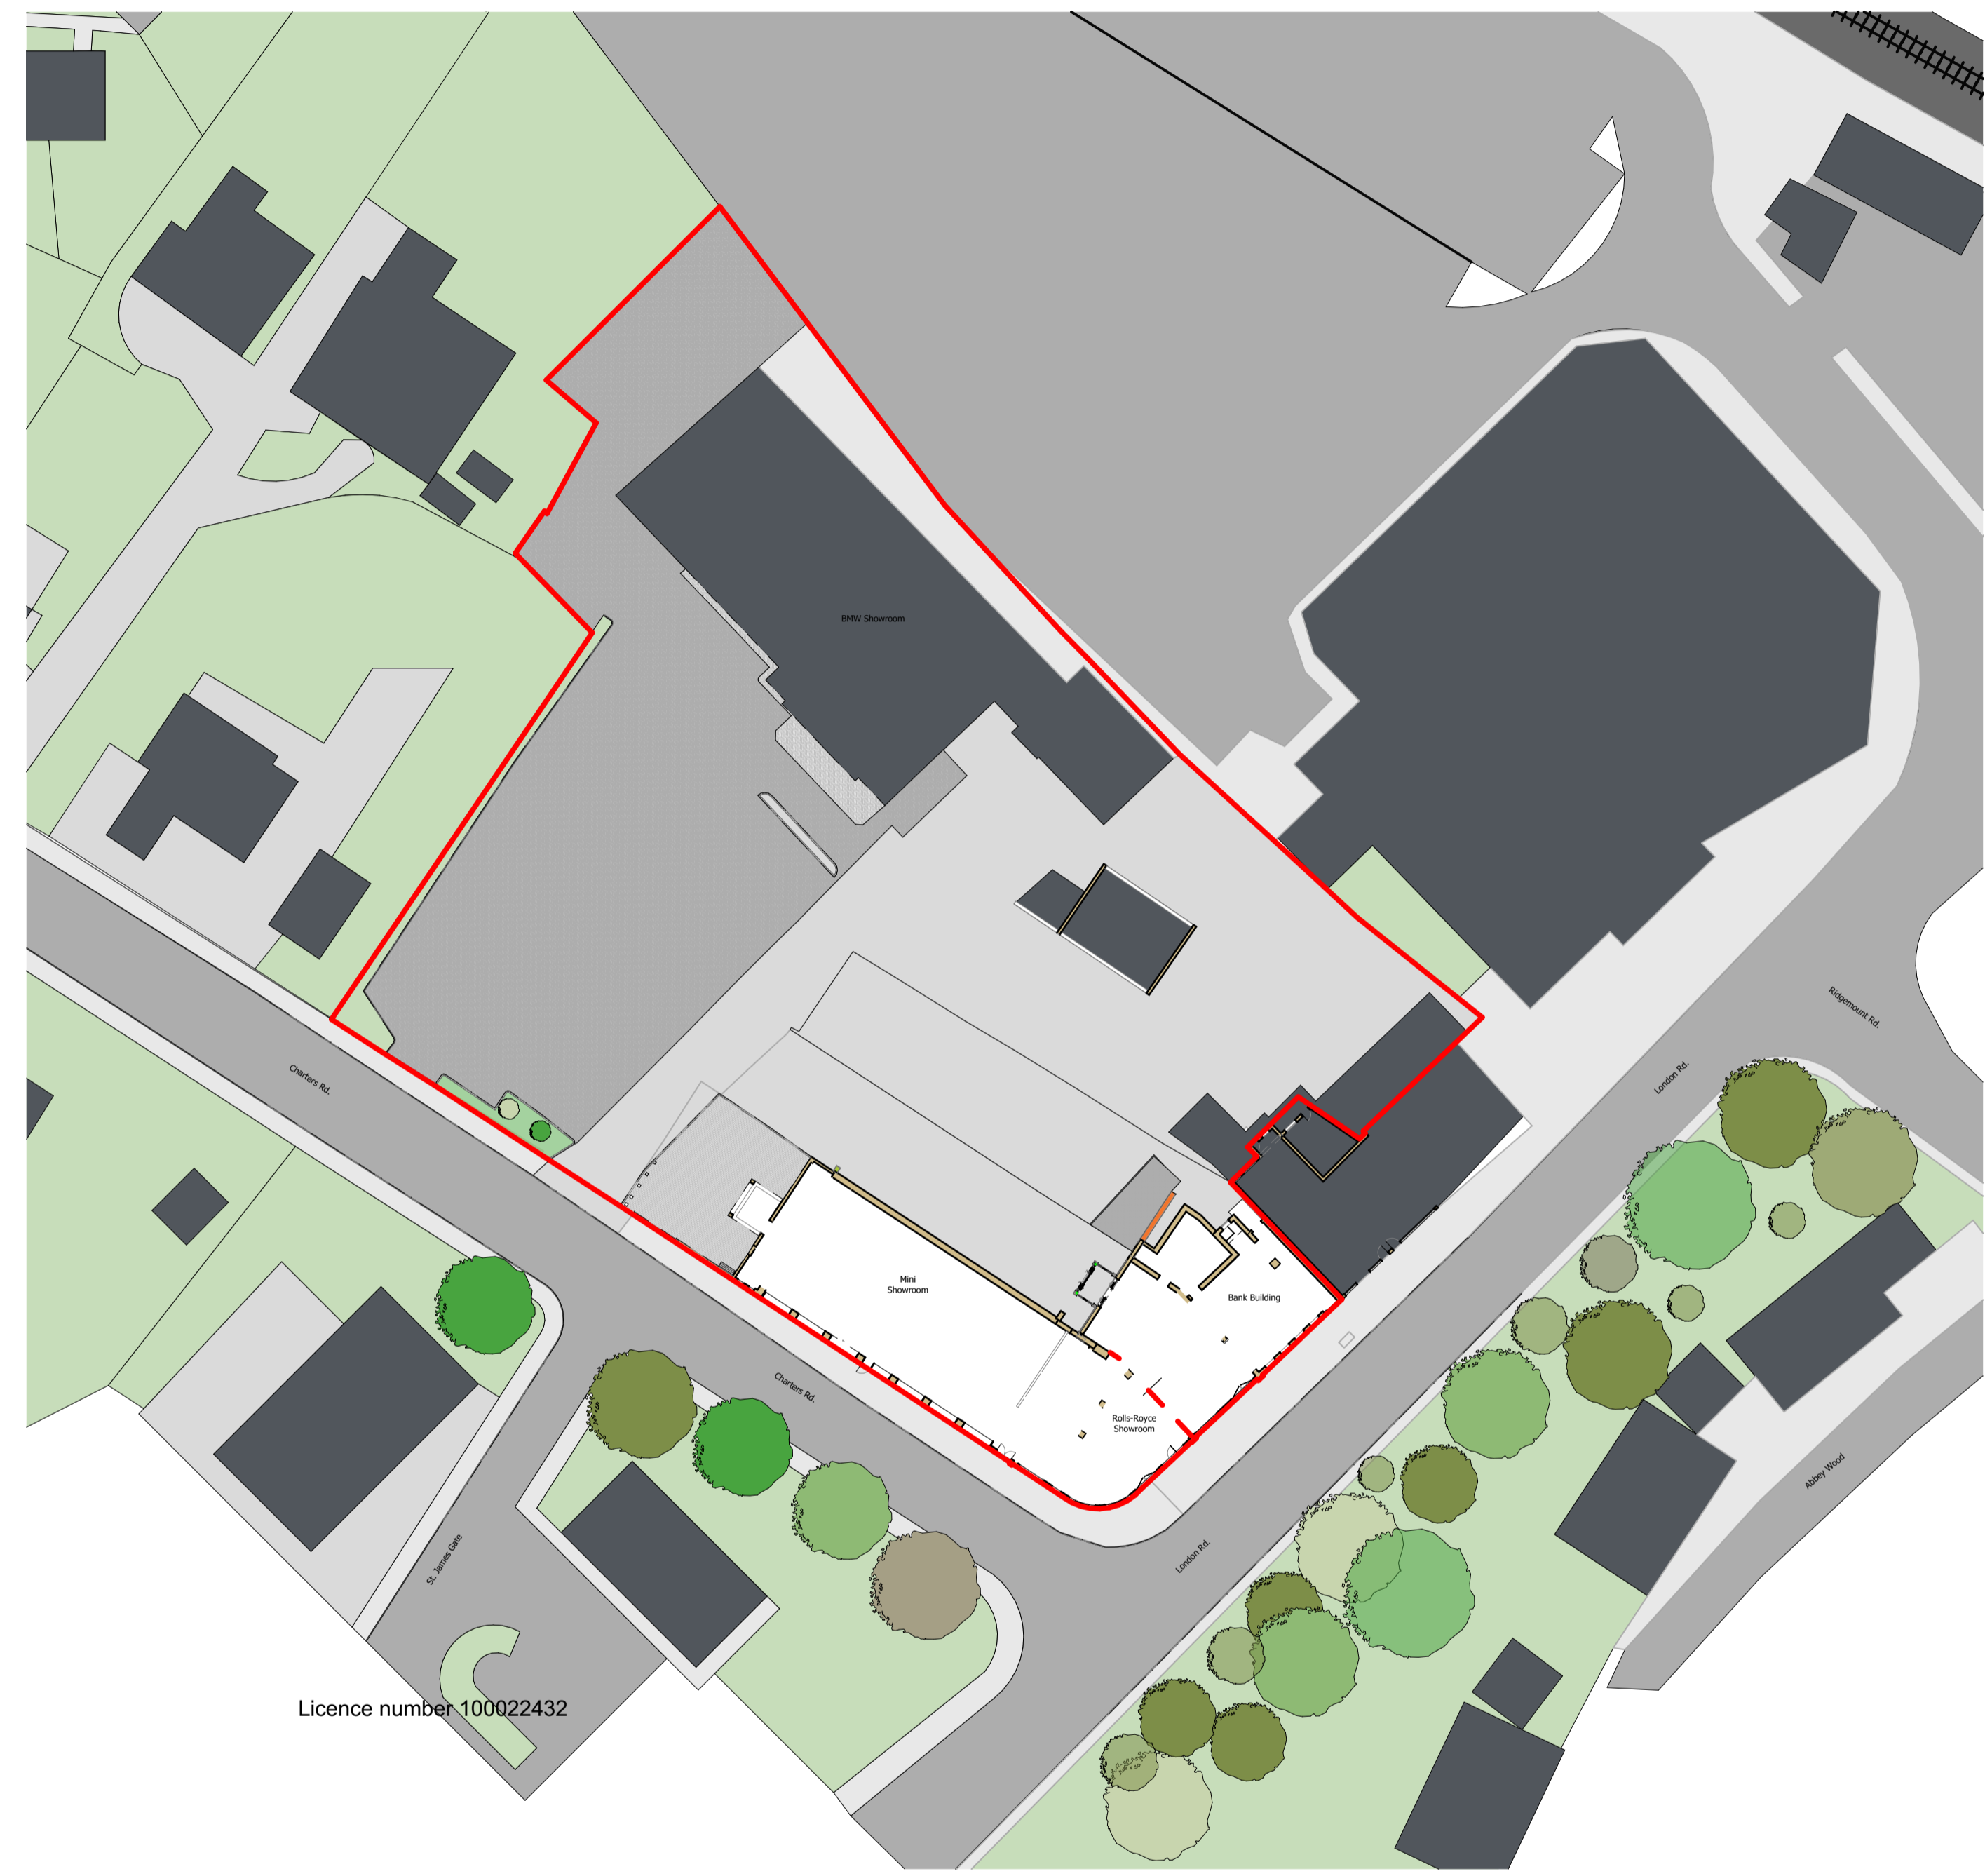

RevID	Change Name	Date
01		16/05/2023
02	Signage updated	16/05/2023
03	Extent of surrounding area increased	30/05/2023

Site Location
1:1250

Licence number 100022432

Scale Bar 1:500

Scale Bar 1:1250

Site Block Plan
1:500