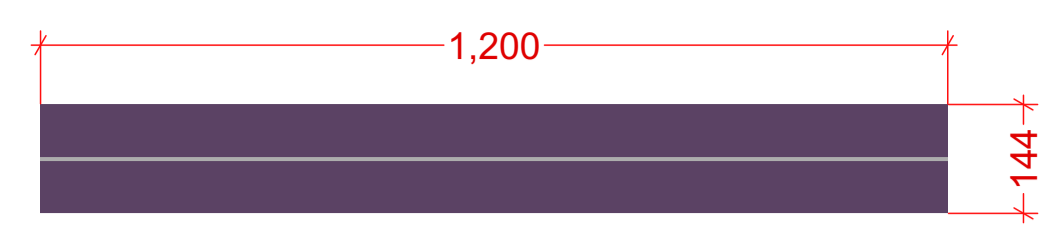

RevID	Change Name	Date
01		12/02/2024
02	additional views and dims added	08/03/2024

Plan View

Elevations

Side view

Rolls-Royce External Totem Sign
1:10

Scale Bar 1:10

Signage Information

Rolls-Royce External Totem Sign
Double sided aluminium face paneled totem finished in Rolls-Royce Purple Spirit RAL 320 20 15 semi gloss powder coated fixed to steel inner framework. Gloss white acrylic side returns to have recessed channel with warm white diffused LED illumination 3000K. Monogram rose gold steel cut lettering pushed through with halo illumination. Warm white 3000K. Max illuminance 600 cd/m². Brushed stainless steel skirt with horizontal grain

Signage Location Plan
1:200

Scale Bar 1:200