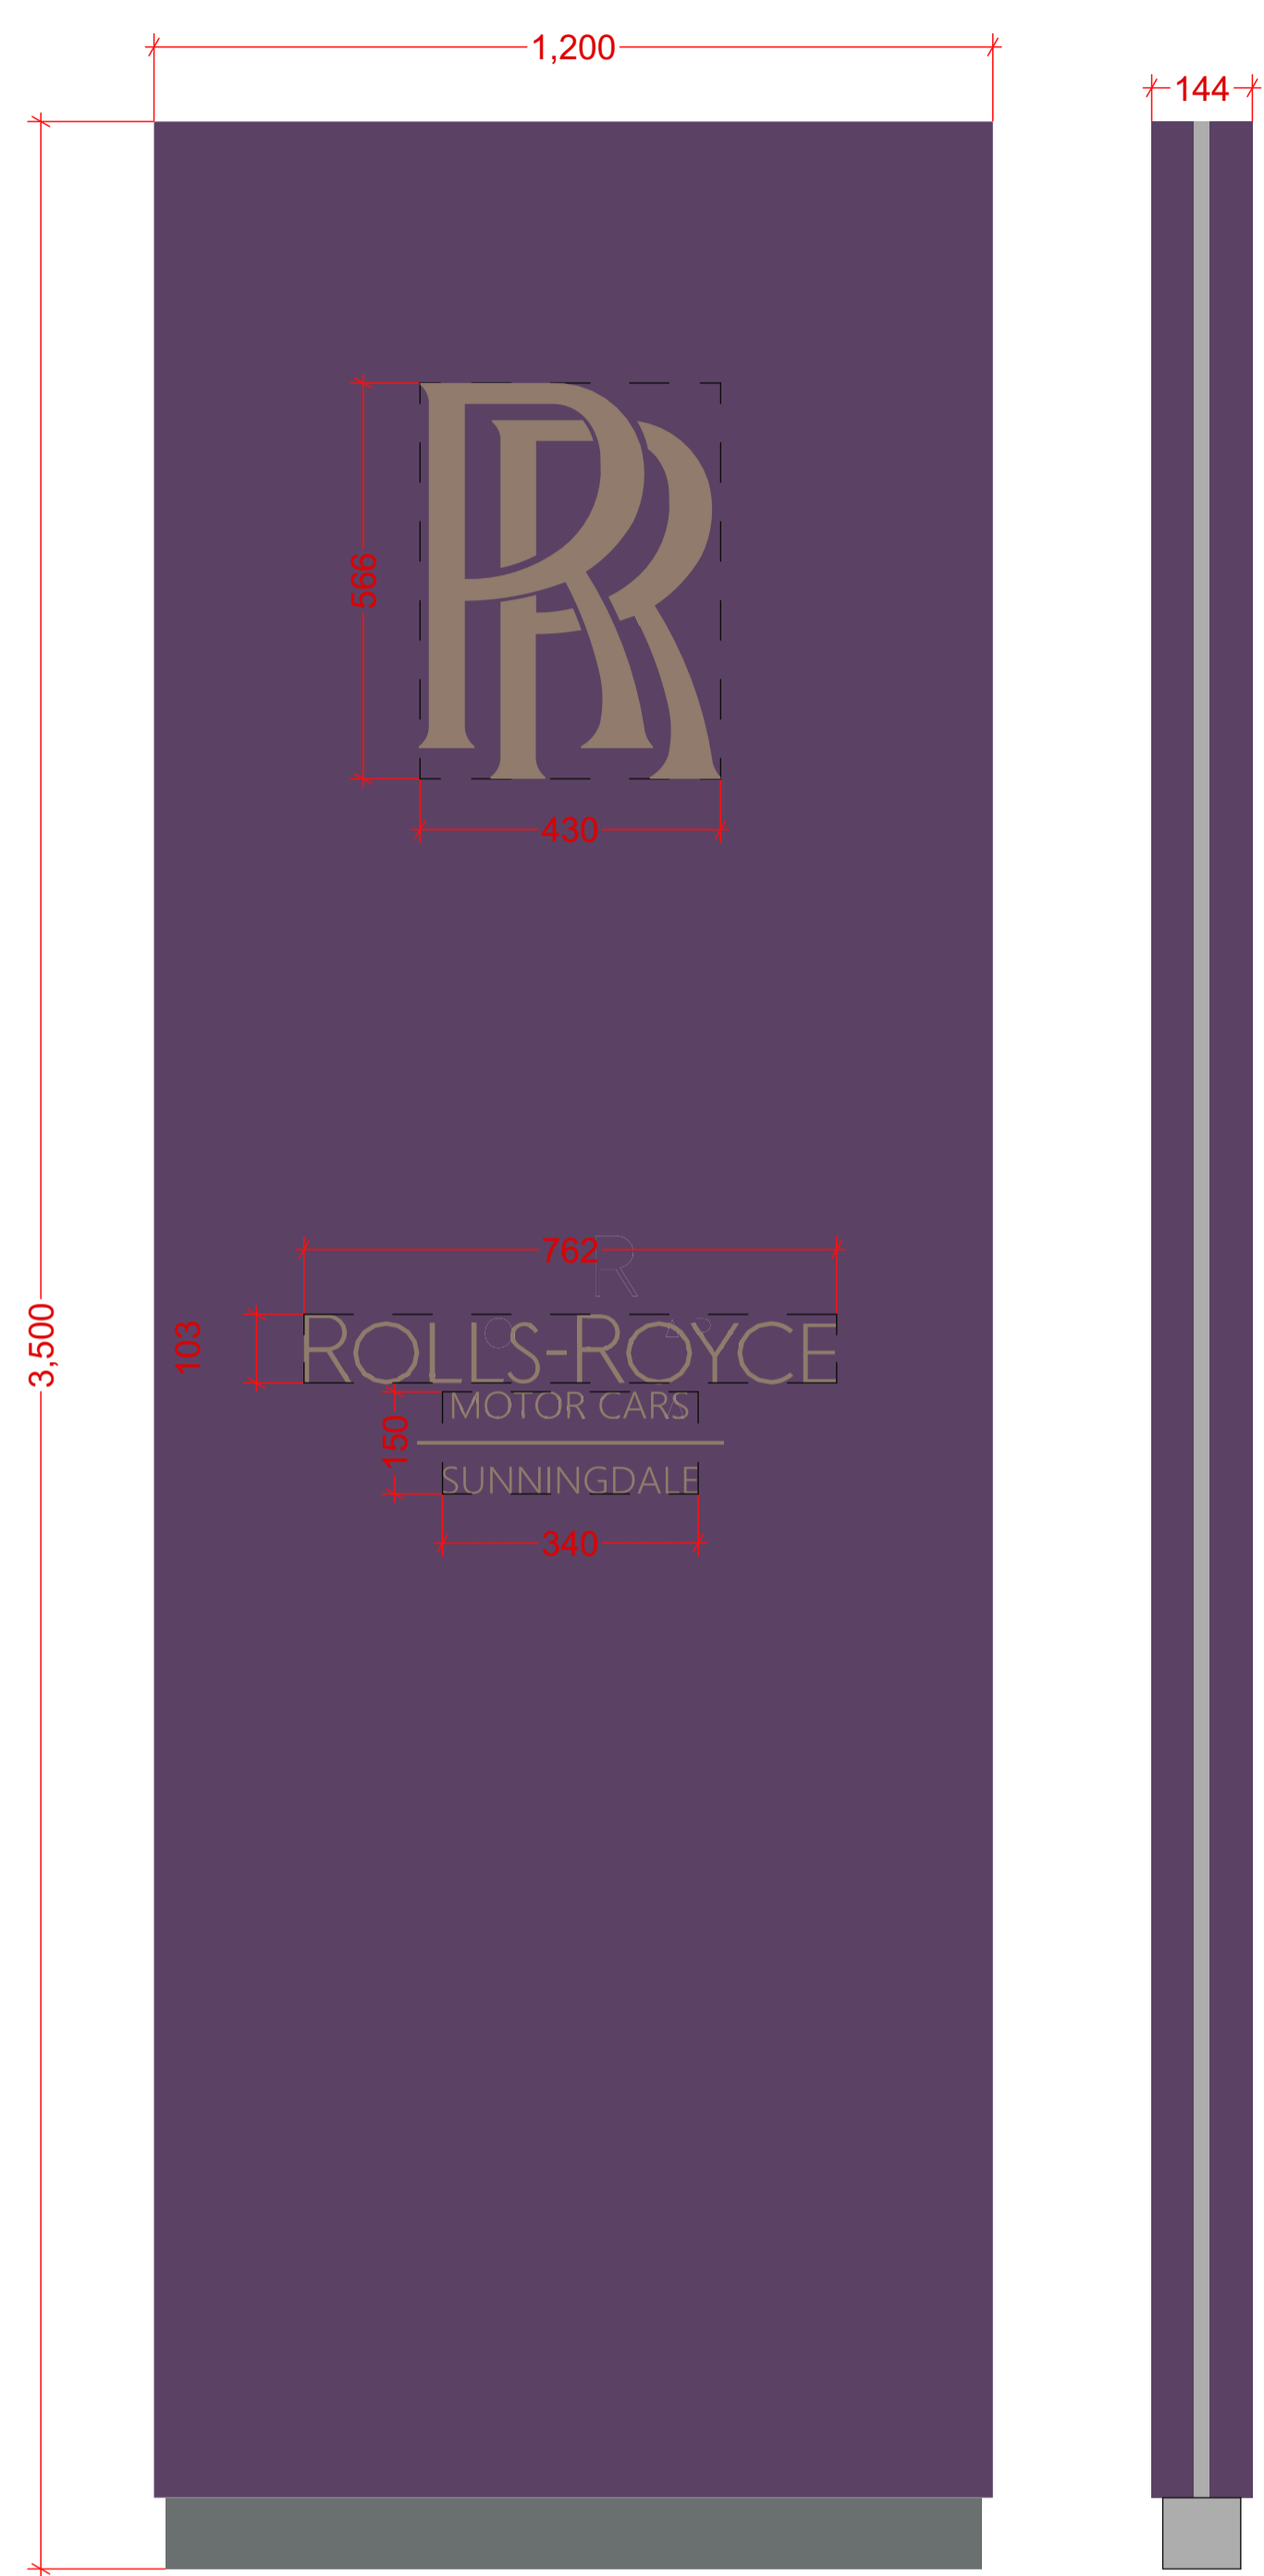

RevID	Change Name	Date
01		12/02/2024
02	additional views and dims added	08/03/2024

Plan View

Elevations

Side view

Rolls-Royce External Totem Sign
1:10

Scale Bar 1:10

Signage Information

Rolls-Royce External Totem Sign
Double sided aluminium face paneled totem finished in Rolls-Royce Purple Spirit RAL 320 20 15 semi gloss powder coated fixed to steel inner framework. Gloss white acrylic side returns to have recessed channel with warm white diffused LED illumination 3000K. Monogram rose gold steel cut lettering pushed through with halo illumination. Warm white 3000K. Max illuminance 600 cd/m². Brushed stainless steel skirt with horizontal grain

Signage Location Plan
1:200

Scale Bar 1:200