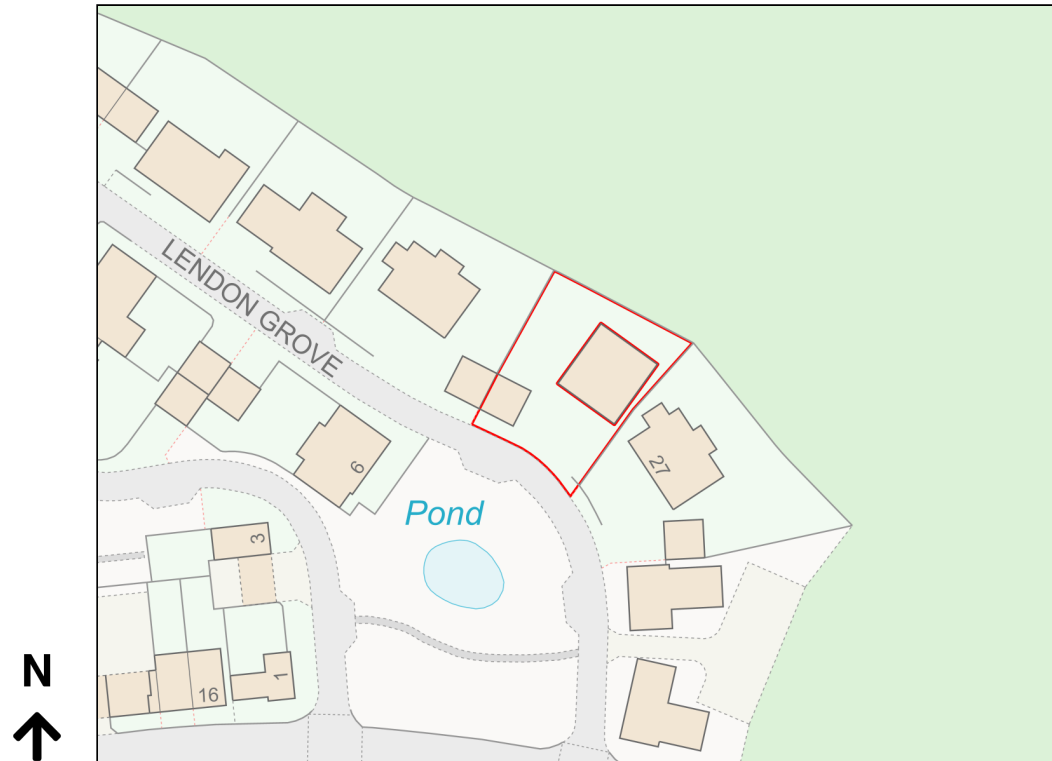

Location Plan

Site Address: Foxglove House, 25, Lendon Grove, Gubblecote, Tring, HP23 4FA

Date Produced: 28-Feb-2024

Scale: 1:1250 @A4

Planning Portal Reference: PP-12837310v1