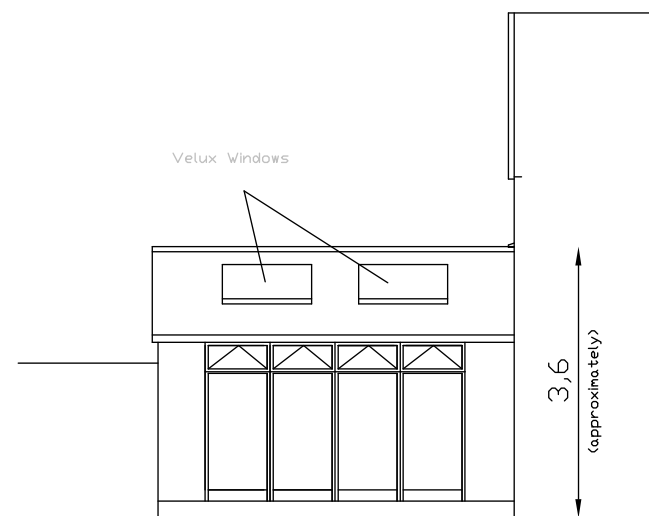

North East Elevation

North West Elevation

South West Elevation

South East Elevation

Proposed Extension for :-
 Mr & Mrs J Sutton
 "Belmont" 7 Hillside Road
 Chorleywood, Herts WD3 5AP

Title :-
 Existing Elevations