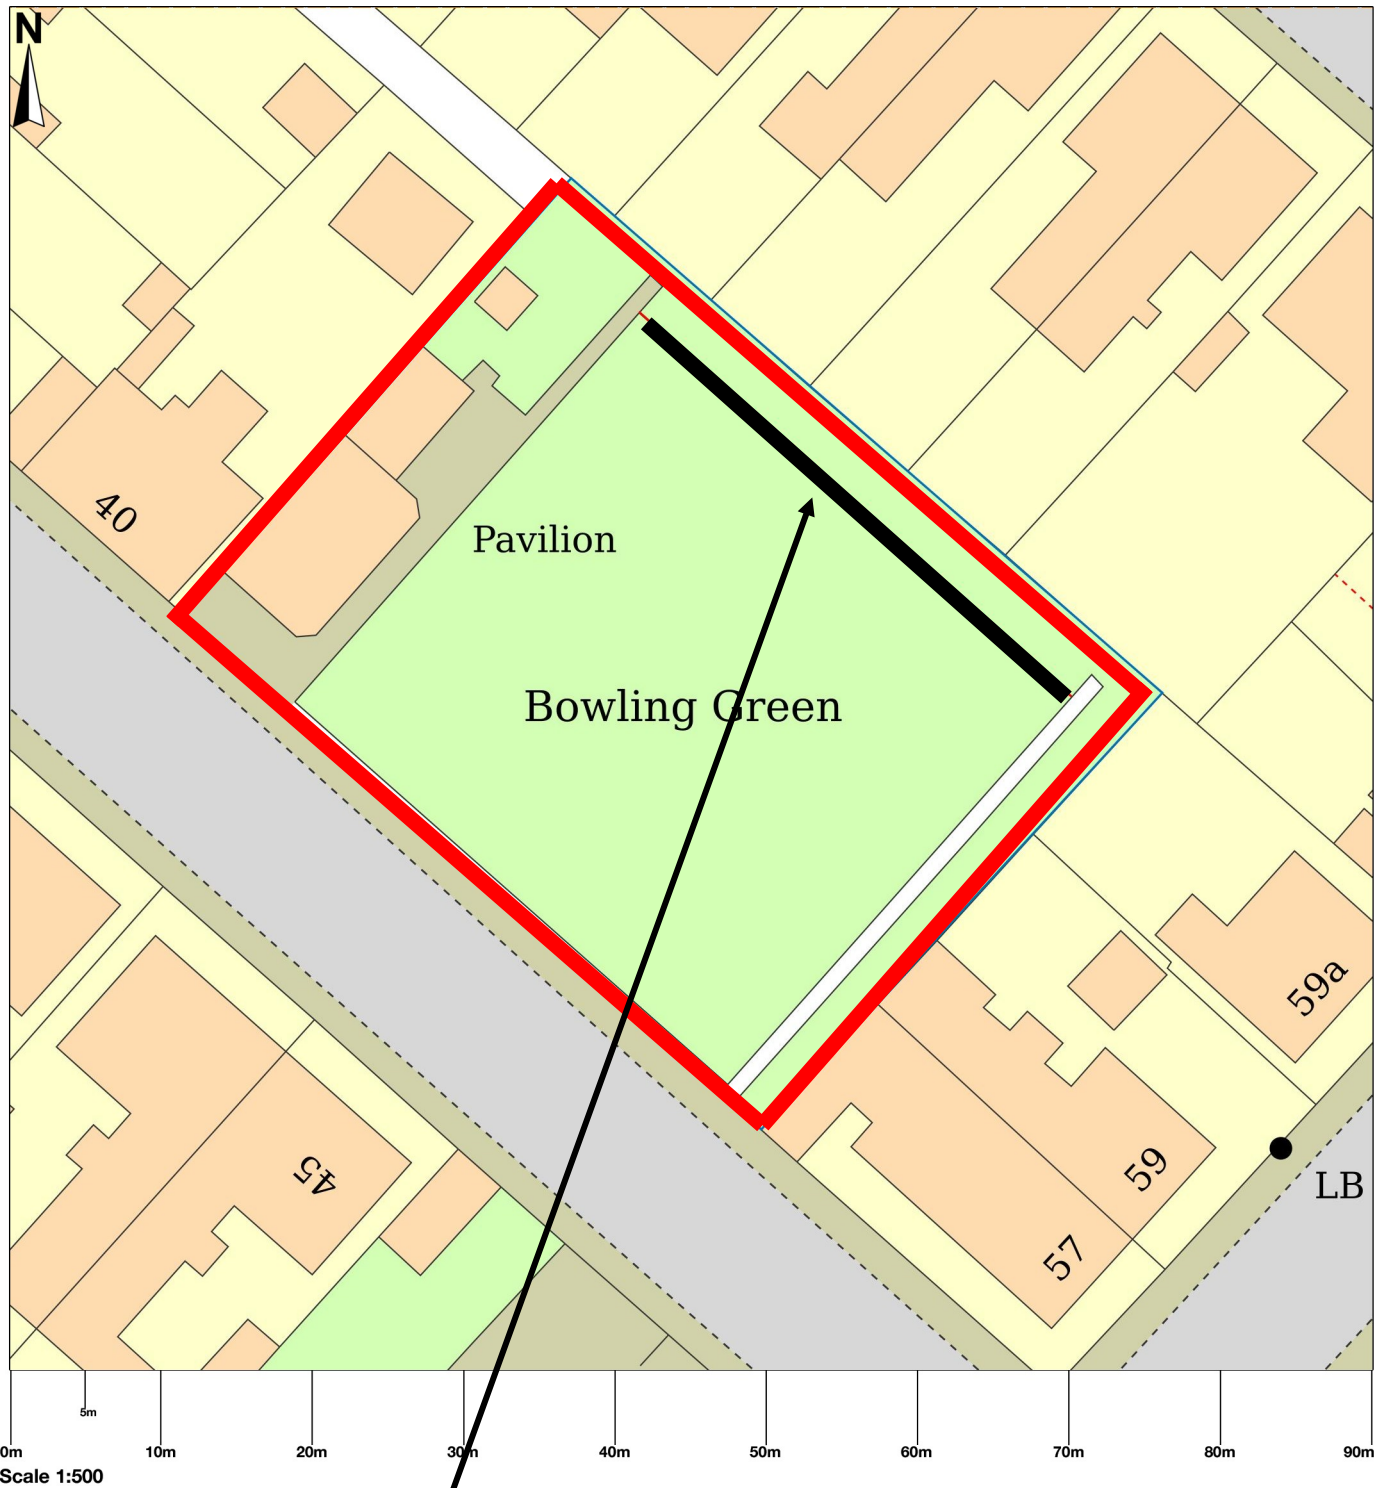

## St. Marys Bowling Green, St. Mary Street, Peterhead, AB42 1SX

© Crown copyright and database rights 2024 OS 100054135. Map area bounded by: 412883,846348 412973,846438. Produced on 20 January 2024 from the OS National Geographic Database. Supplied by UKPlanningMaps.com. Unique plan reference: b90e/uk/1048359/1412523

**The Proposed signage is along the thick back line**