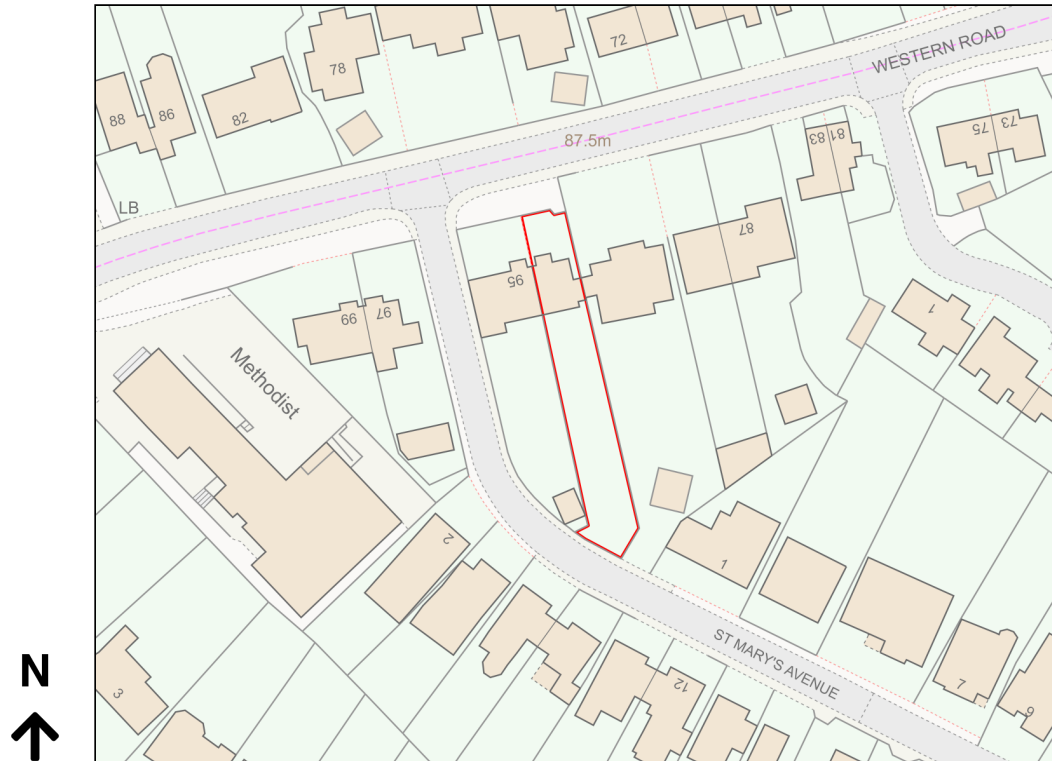

# Location Plan

Site Address: 93, Western Road, Billericay, CM12 9DT

Date Produced: 11-Mar-2024

Scale: 1:1250 @A4

Planning Portal Reference: PP-12876905v1