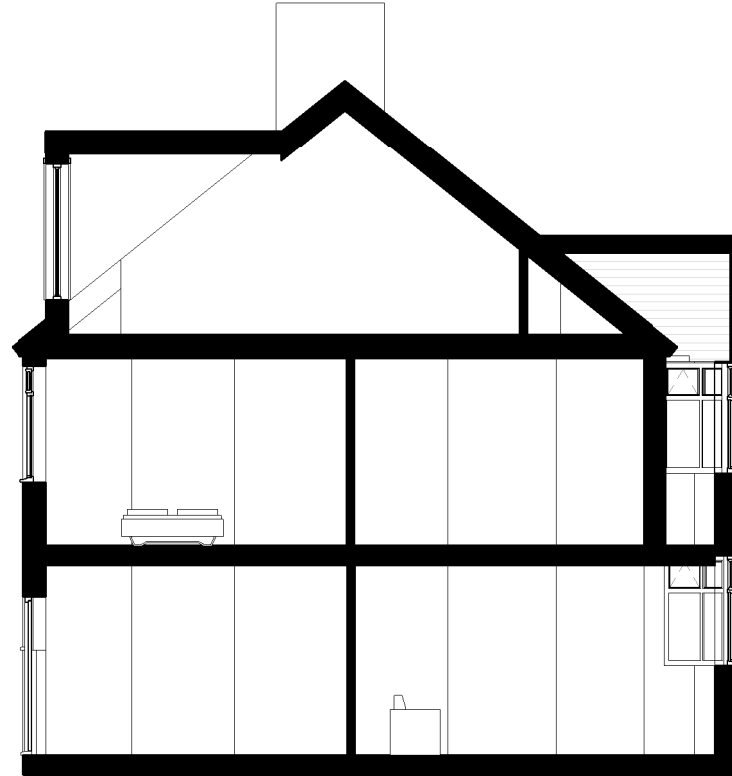

**1** Roof Plan  
1 : 100

**2** Section 1  
1 : 100

**3** Section 2  
1 : 100

**Notes:**  
For planning purposes only. Do not use for construction  
All dimension indicative and to be checked on site prior to construction.  
This drawing is the property of Build On Architecture Ltd, copyright reserved. This drawing is not to be copied, reproduced, retained or disclosed to any unauthorised person either wholly or in part without the specific consent in writing of Build On Architecture .

Rev	Date	Description
A	08.03.2024	LPA- Planning

**BUILD ON ARCHITECTS**  
9 Waterden Road, London, E20 3AN

Drawing Title:	Existing Roof Plan	Status:	Planning
Project Address:	93 Western Road	Scale :	1 : 100 @ A3
		First Issue:	20.12.2023
		Drawing No.:	124-S3-E101
		Rev.:	A