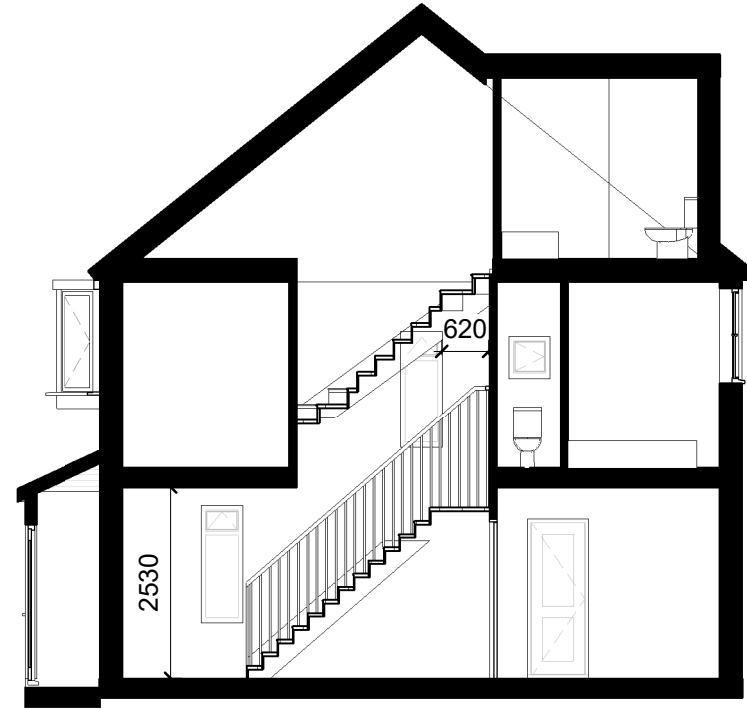

**1** Roof Plan  
1 : 100

**2** Section 1  
1 : 100

**3** Section 2  
1 : 100

**Notes:**  
For planning purposes only. Do not use for construction  
All dimension indicative and to be checked on site prior to construction.  
This drawing is the property of Build On Architecture Ltd, copyright reserved. This drawing is not to be copied, reproduced, retained or disclosed to any unauthorised person either wholly or in part without the specific consent in writing of Build On Architecture .

Rev	Date	Description
A	08.03.2024	LPA- Planning

**BUILD ON ARCHITECTS**  
9 Waterden Road, London, E20 3AN

Drawing Title:	Existing Roof Plan	Status:	Planning
Project Address:	93 Western Road	Scale :	1 : 100 @ A3
		First Issue:	20.12.2023
		Drawing No.:	124-S3-E101
		Rev.:	A