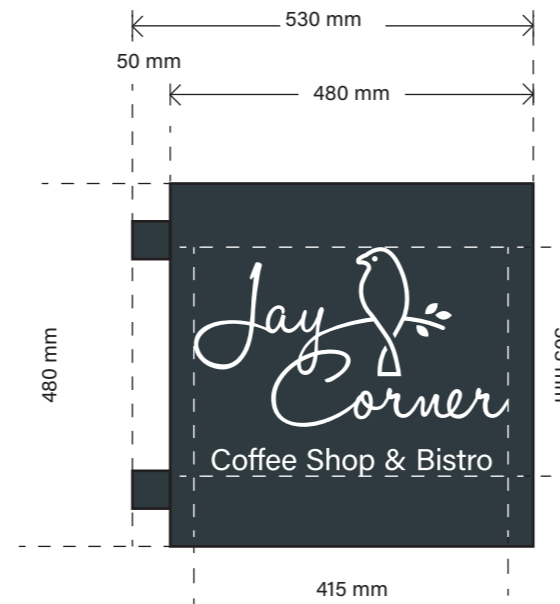

Height and Width

Sign Colour
RAL 7016

Letters and Symbols Colour

Depth

Sign Colour
RAL 7016

Specs

Width
480 mm

Projection from face of building
530 mm

Material of sign
5mm aluminium composite board (DIBOND)

Colour of Sign
Anthracite – RAL 7016

Height
480 mm

Height of letters and symbols
303 mm

Material of letters and symbols
Opaque frosted acrylic

Colour of letters and symbols
White (Opaque frosted acrylic)

Depth
120 mm

Width of letters and symbols
415 mm

Internal illuminance level
5W

Jay Corner
Projecting Sign Specs

Height, Width and Depth

Location
Jay corner

Scale
1:10 @A3

Date
29.02.23