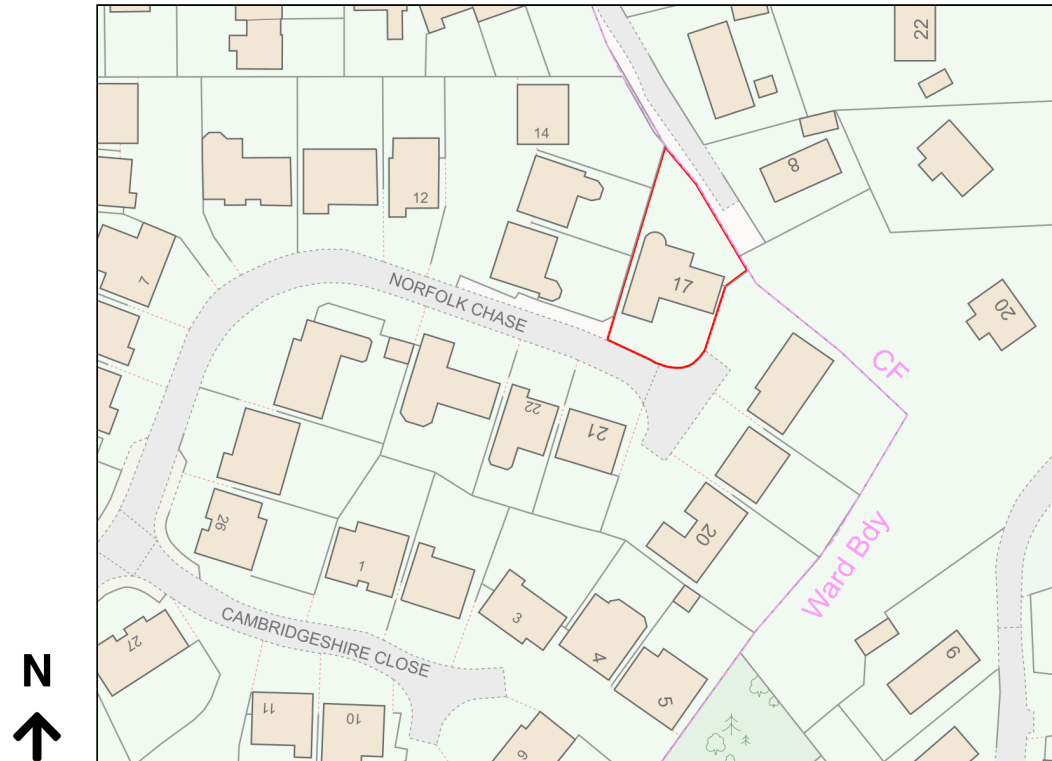

Location Plan

Site Address: 17, Norfolk Chase, Warfield, Bracknell, RG42 3XN

Date Produced: 03-Mar-2024

Scale: 1:1250 @A4

Planning Portal Reference: PP-12843613v1