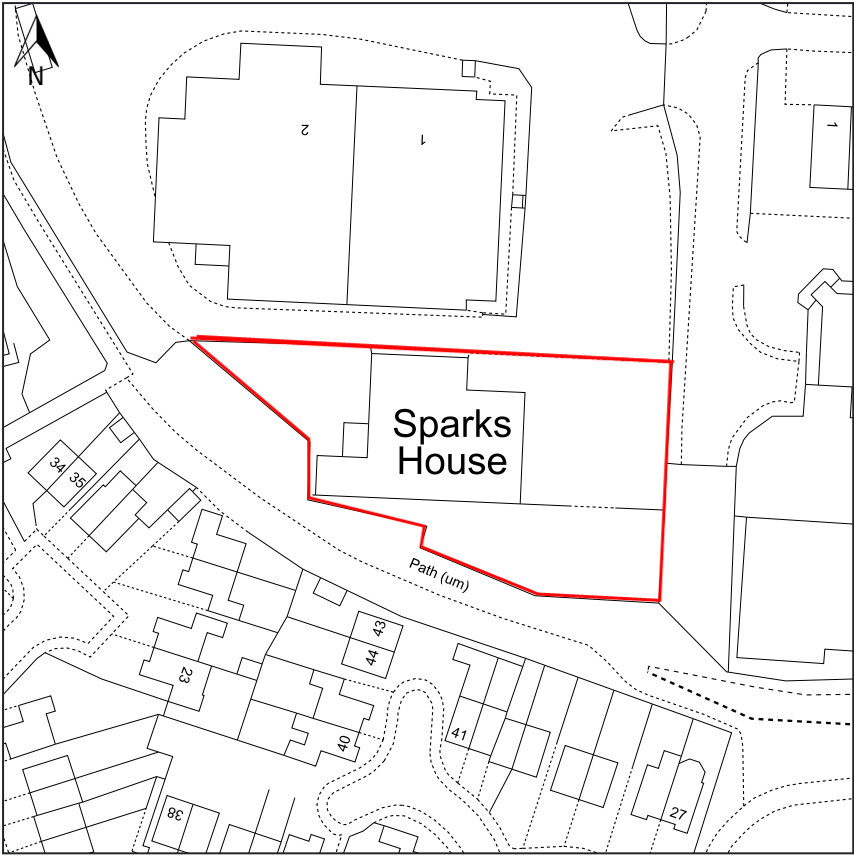

CREAZIONE FITNESS CO, SPARKS HOUSE, WESTERN INDUSTRIAL ESTATE, CAERPHILLY, CAEI

© Crown copyright and database rights, 2023. Ordnance Survey
0100031673 Created using Plans by Emapsite

Scale: 1:1250

Paper Size: A4

Notes:

PROPOSED EXTENSION :

CREAZIONE FITNESS VILLAGE
WESTERN INDUSTRIAL ESTATE
CAERPHILLY
CF83.1BQ

DRAWING REF :
G2023-LPS-079-SLP100