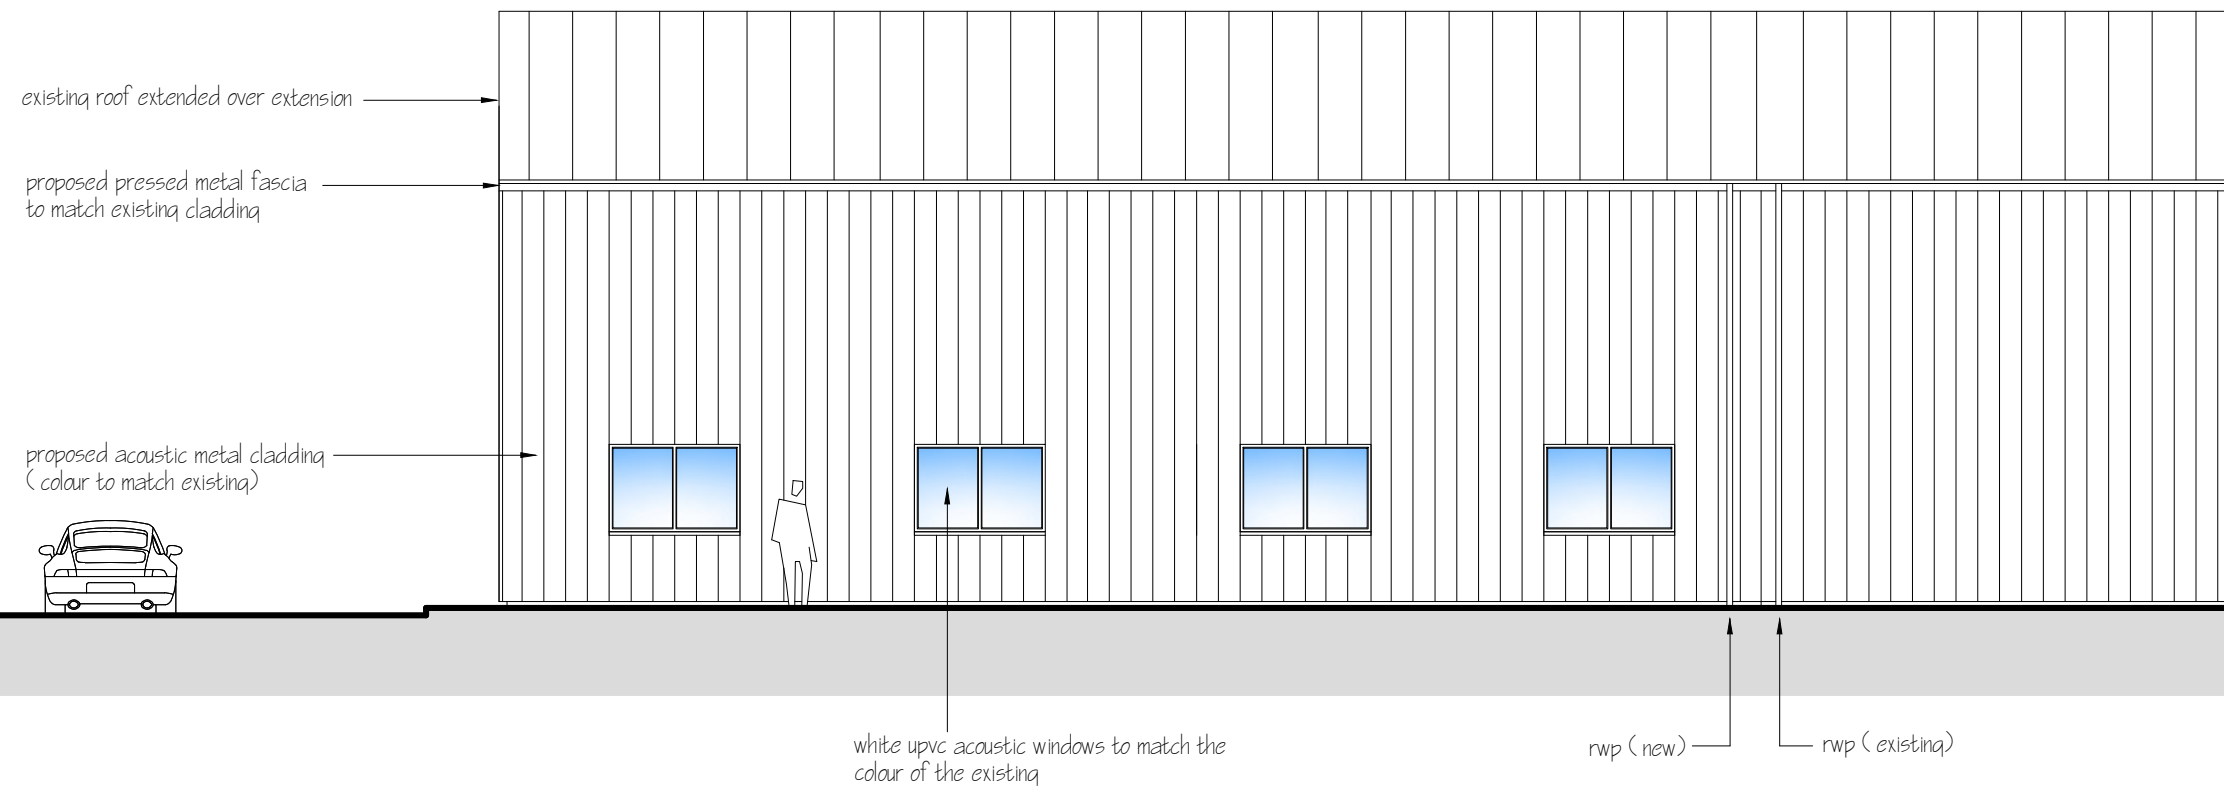

proposed north west elevation

proposed south west elevation

project no	G2021/LPS/079/09R2	LLOYDS Property Maintenance Services Ltd (m) 07772 698406 (e) lloyds@live.co.uk	
date	01/2024		
scale	1:200 @ A3		
client	Mr Mark Evans		
project	Proposed Alterations : Creazione : Western Ind Estate : Caerphilly CF83.1BQ		