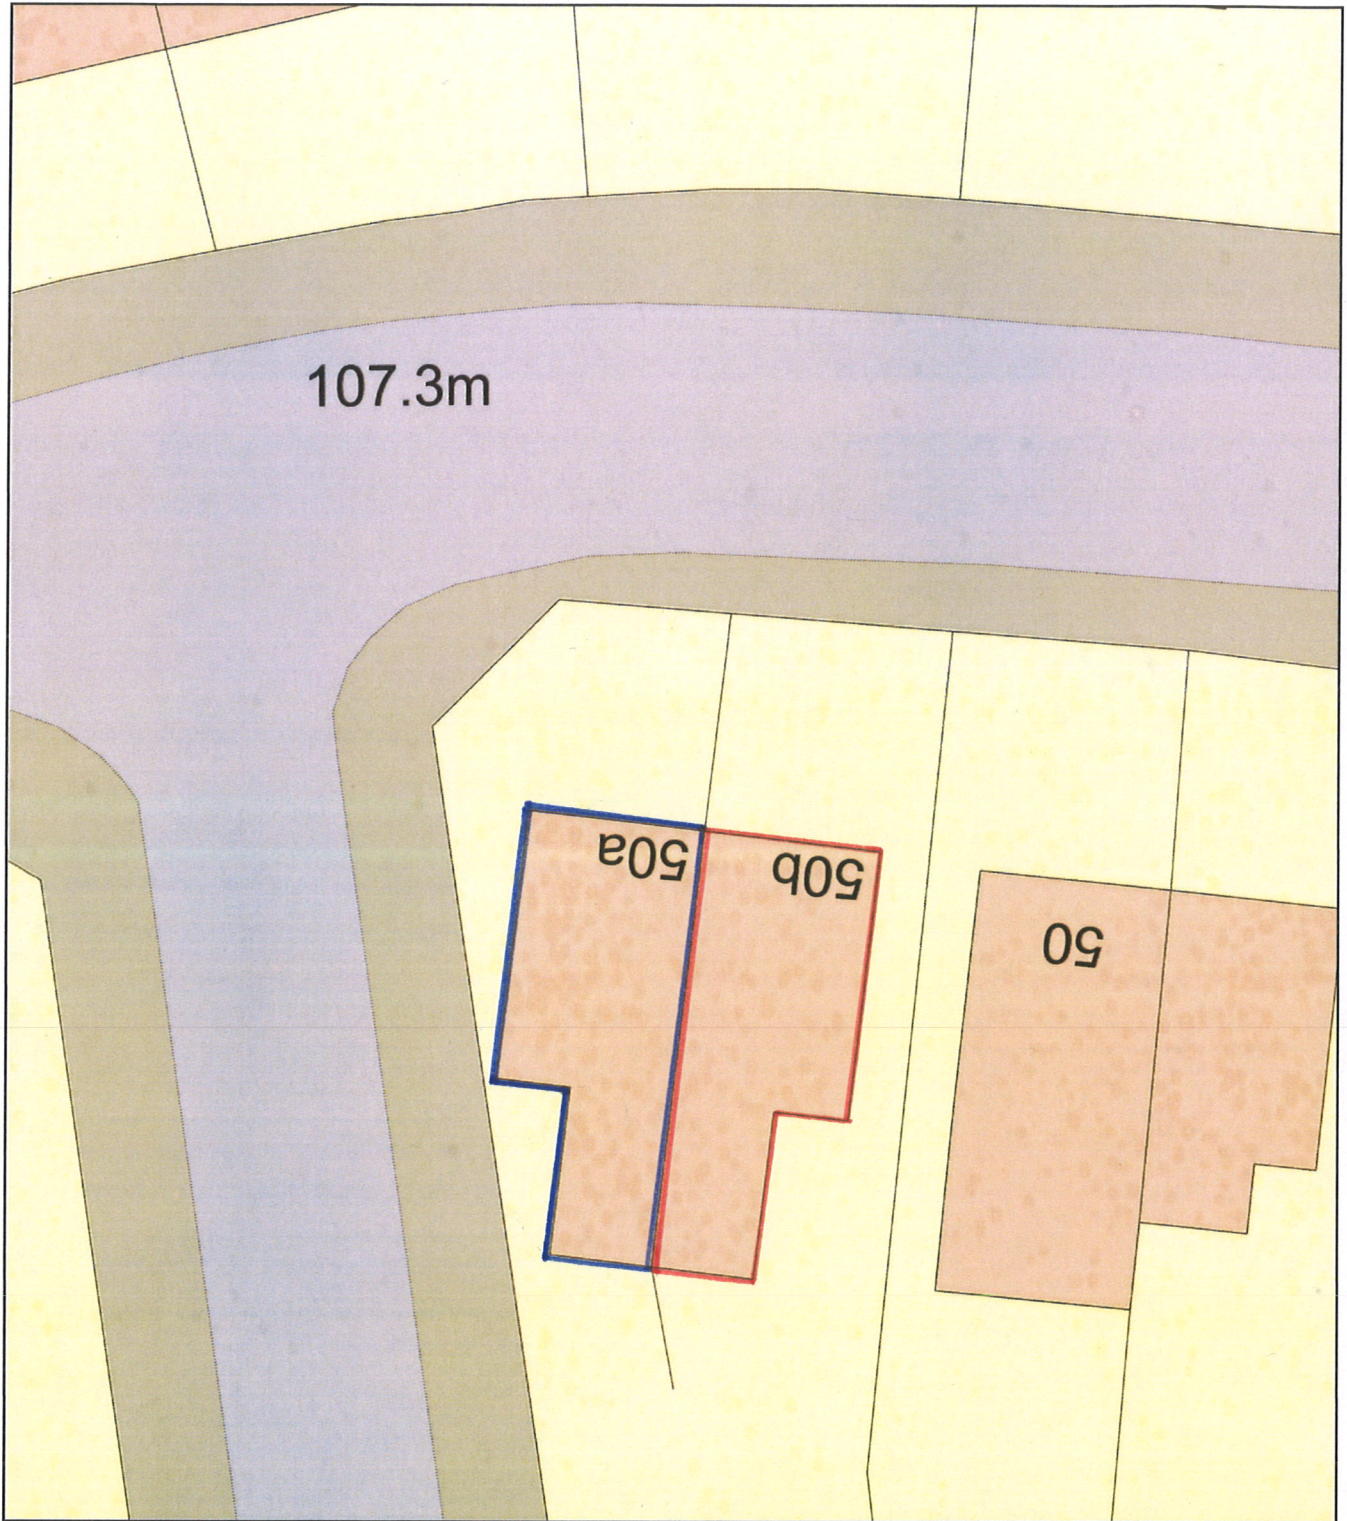

50 A THE CRESCENT CAERPHILLY CF83 2SW

Plan Produced for: Rebecca Gillard

Date Produced: 04 Mar 2024

Plan Reference Number: TQRQM24064124315242

Scale: 1:200 @ A4