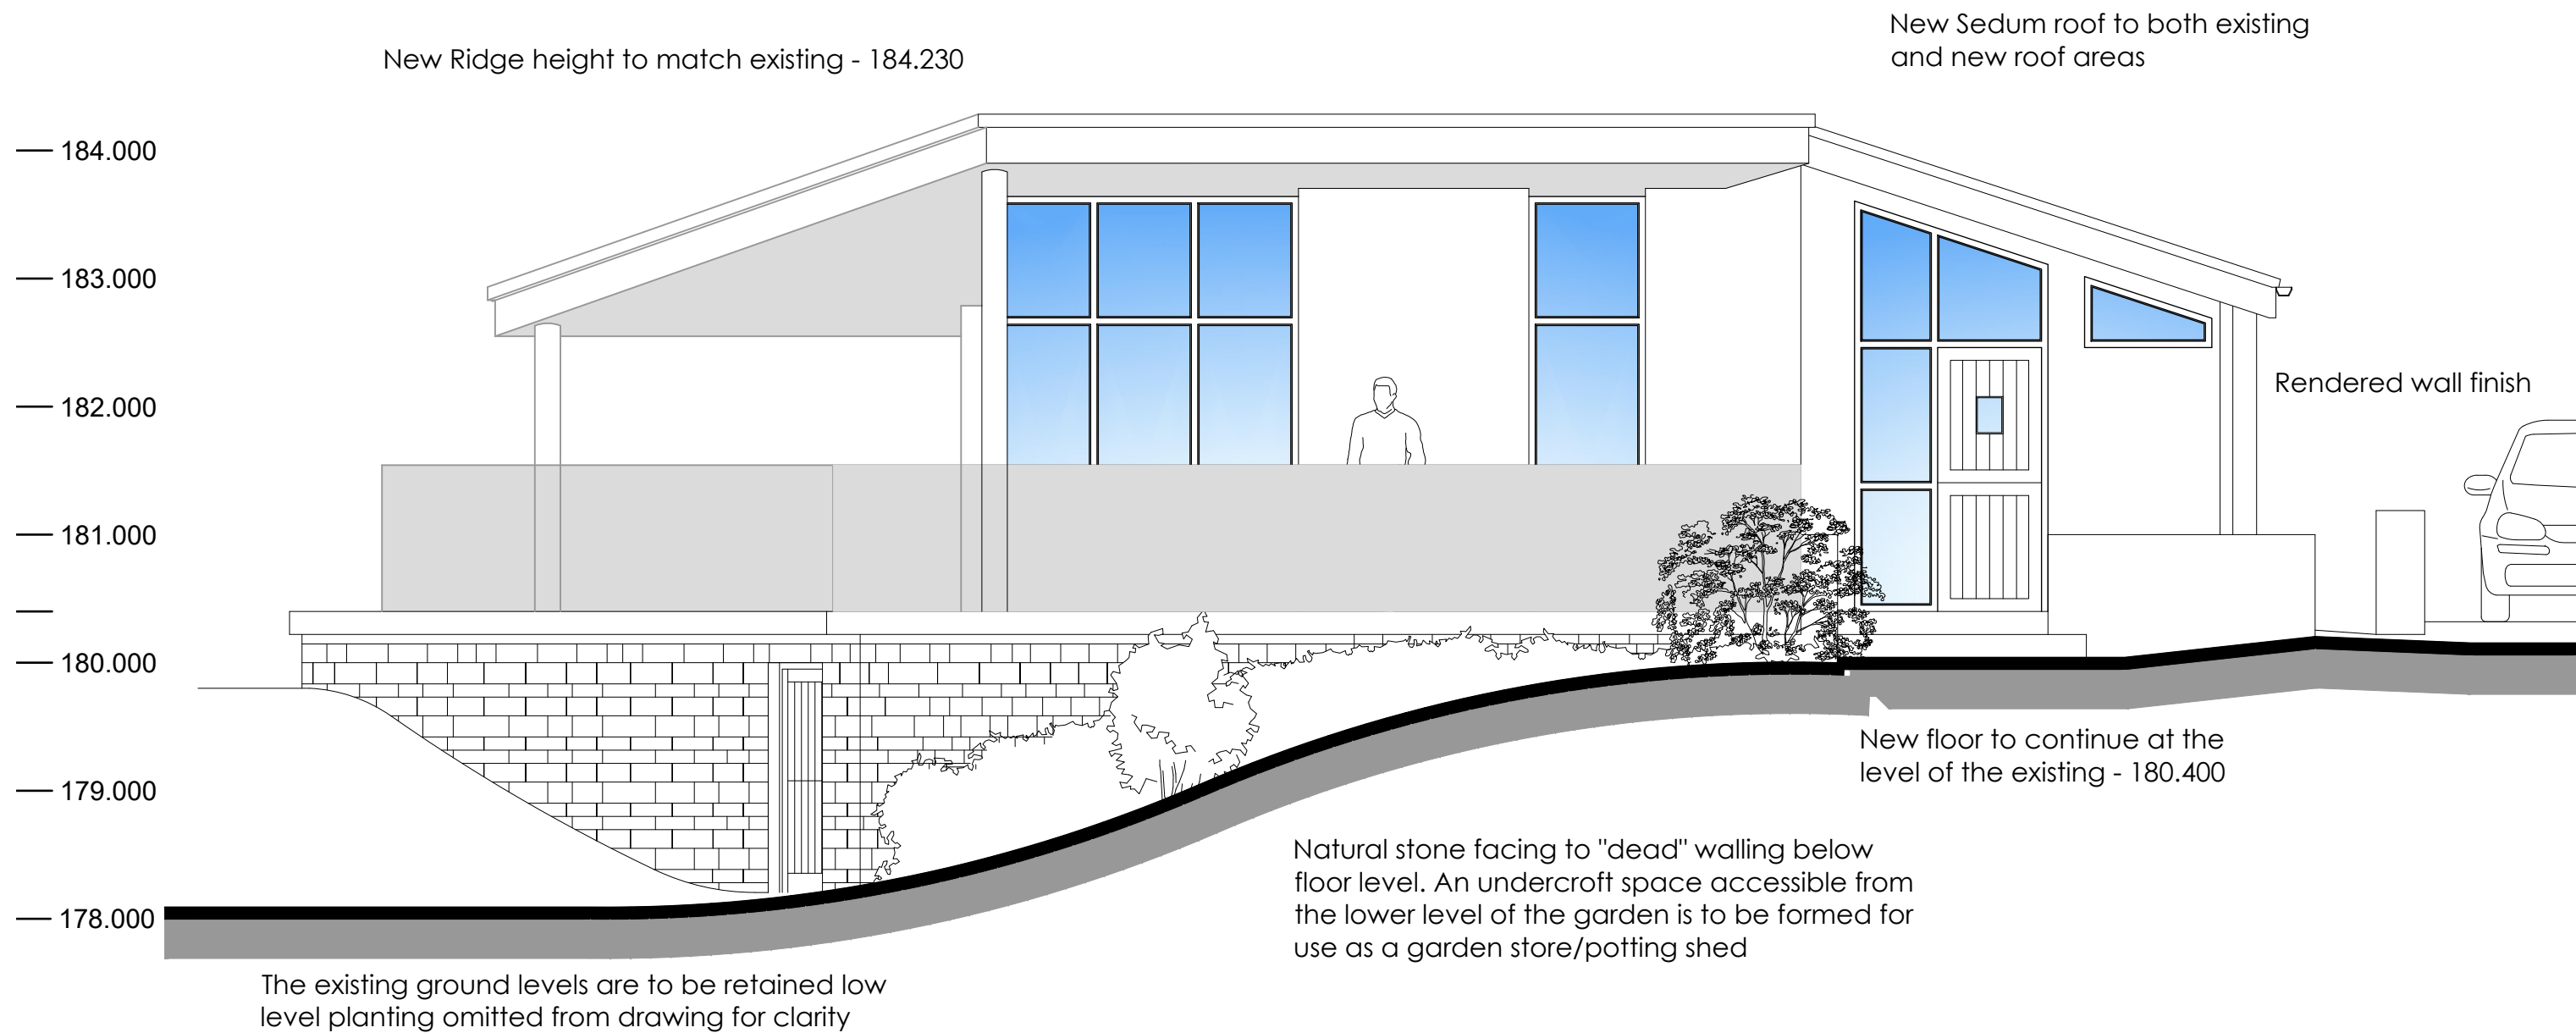

\* THIS DRAWING IS COPYRIGHT  
 \* ALL DIMENSIONS TO BE CHECKED ON SITE  
 \* ANY DISCREPANCIES TO BE REPORTED TO THE ARCHITECT  
 \* DO NOT SCALE THIS DRAWING

REVISIONS		
No	DESCRIPTION	DATE

# PROPOSED EAST ELEVATION

email: info@egero.co.uk    tel: 07510 948 936    website: www.egero.co.uk

Project				
Brynhyfryd, Old Parish Road, Hengoed				
For				
Mrs. M. Lippard				
Job Number	Drawing Number	Revision	Scale @A3	Date
1328	PL 07	-	1: 50	03/24