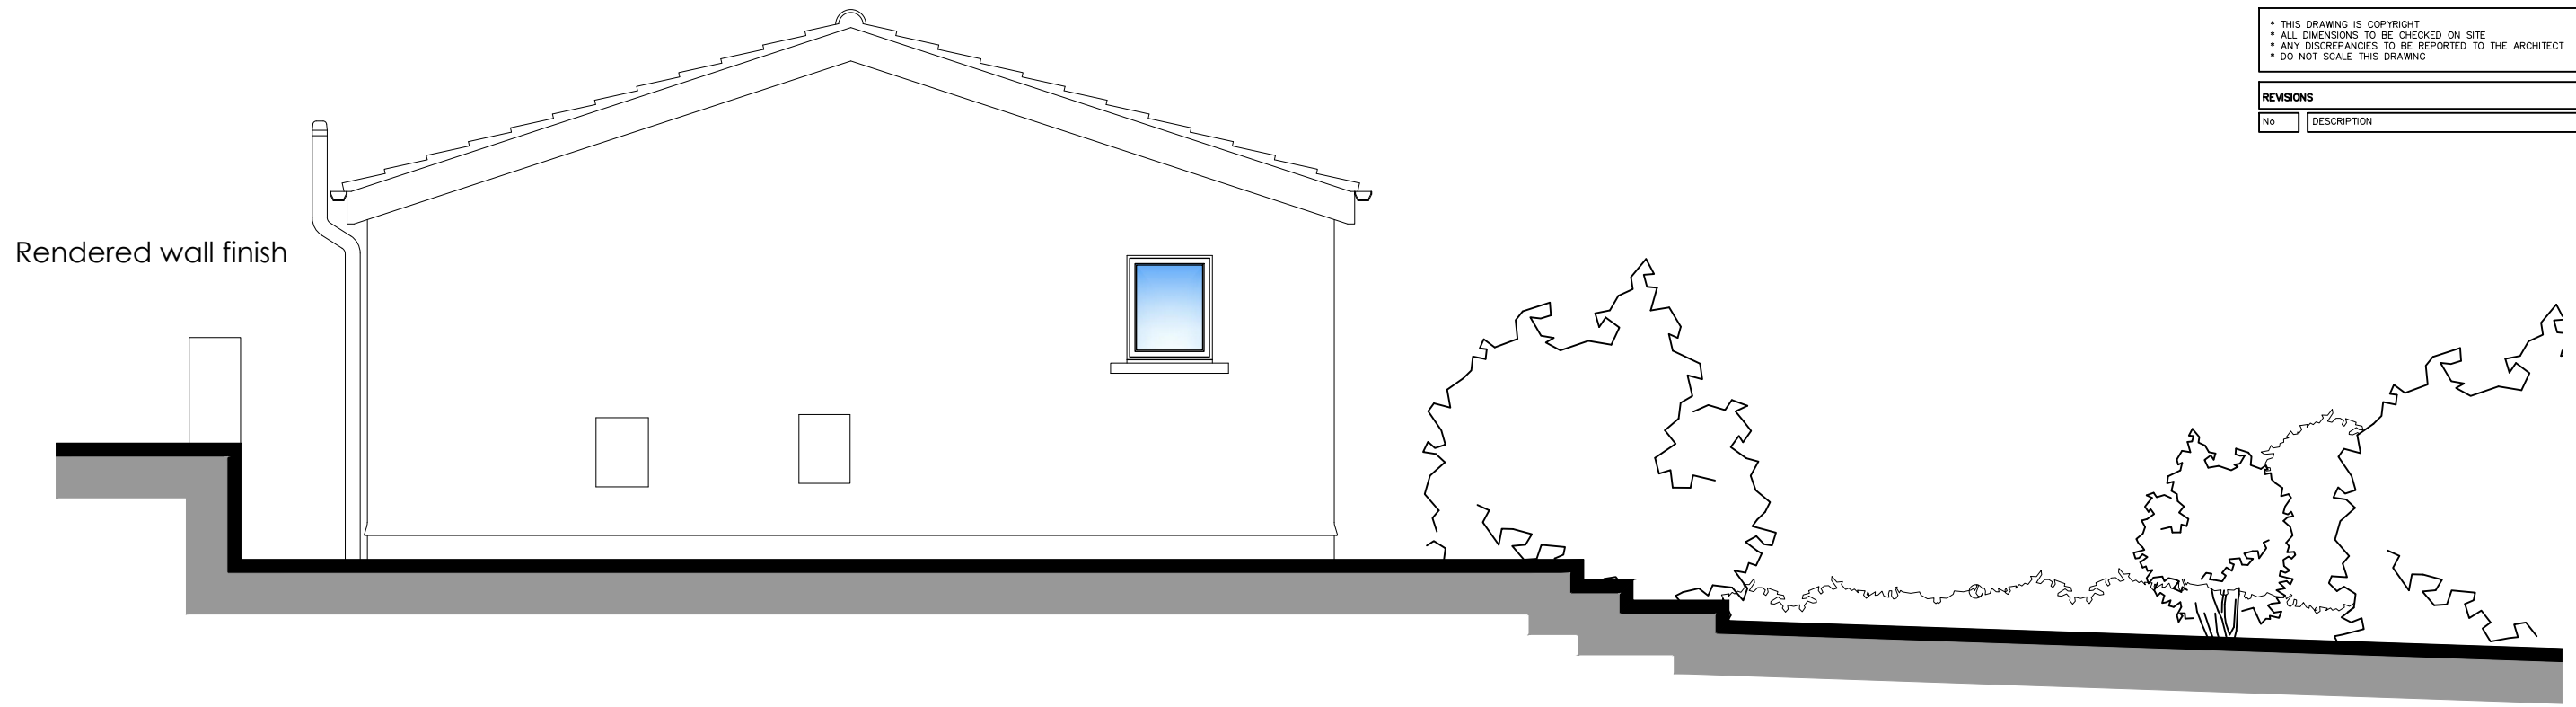

\* THIS DRAWING IS COPYRIGHT  
 \* ALL DIMENSIONS TO BE CHECKED ON SITE  
 \* ANY DISCREPANCIES TO BE REPORTED TO THE ARCHITECT  
 \* DO NOT SCALE THIS DRAWING

**REVISIONS**  
 No DESCRIPTION DATE

West Elevation

North Elevation

# EXISTING ELEVATIONS

email: info@egero.co.uk tel: 07510 948 936 website: www.egero.co.uk

Project				
Brynhyfryd, Old Parish Road, Hengoed				
For				
Mrs. M. Lippard				
Job Number	Drawing Number	Revision	Scale @A3	Date
1328	PL 04	-	1: 50	03/24