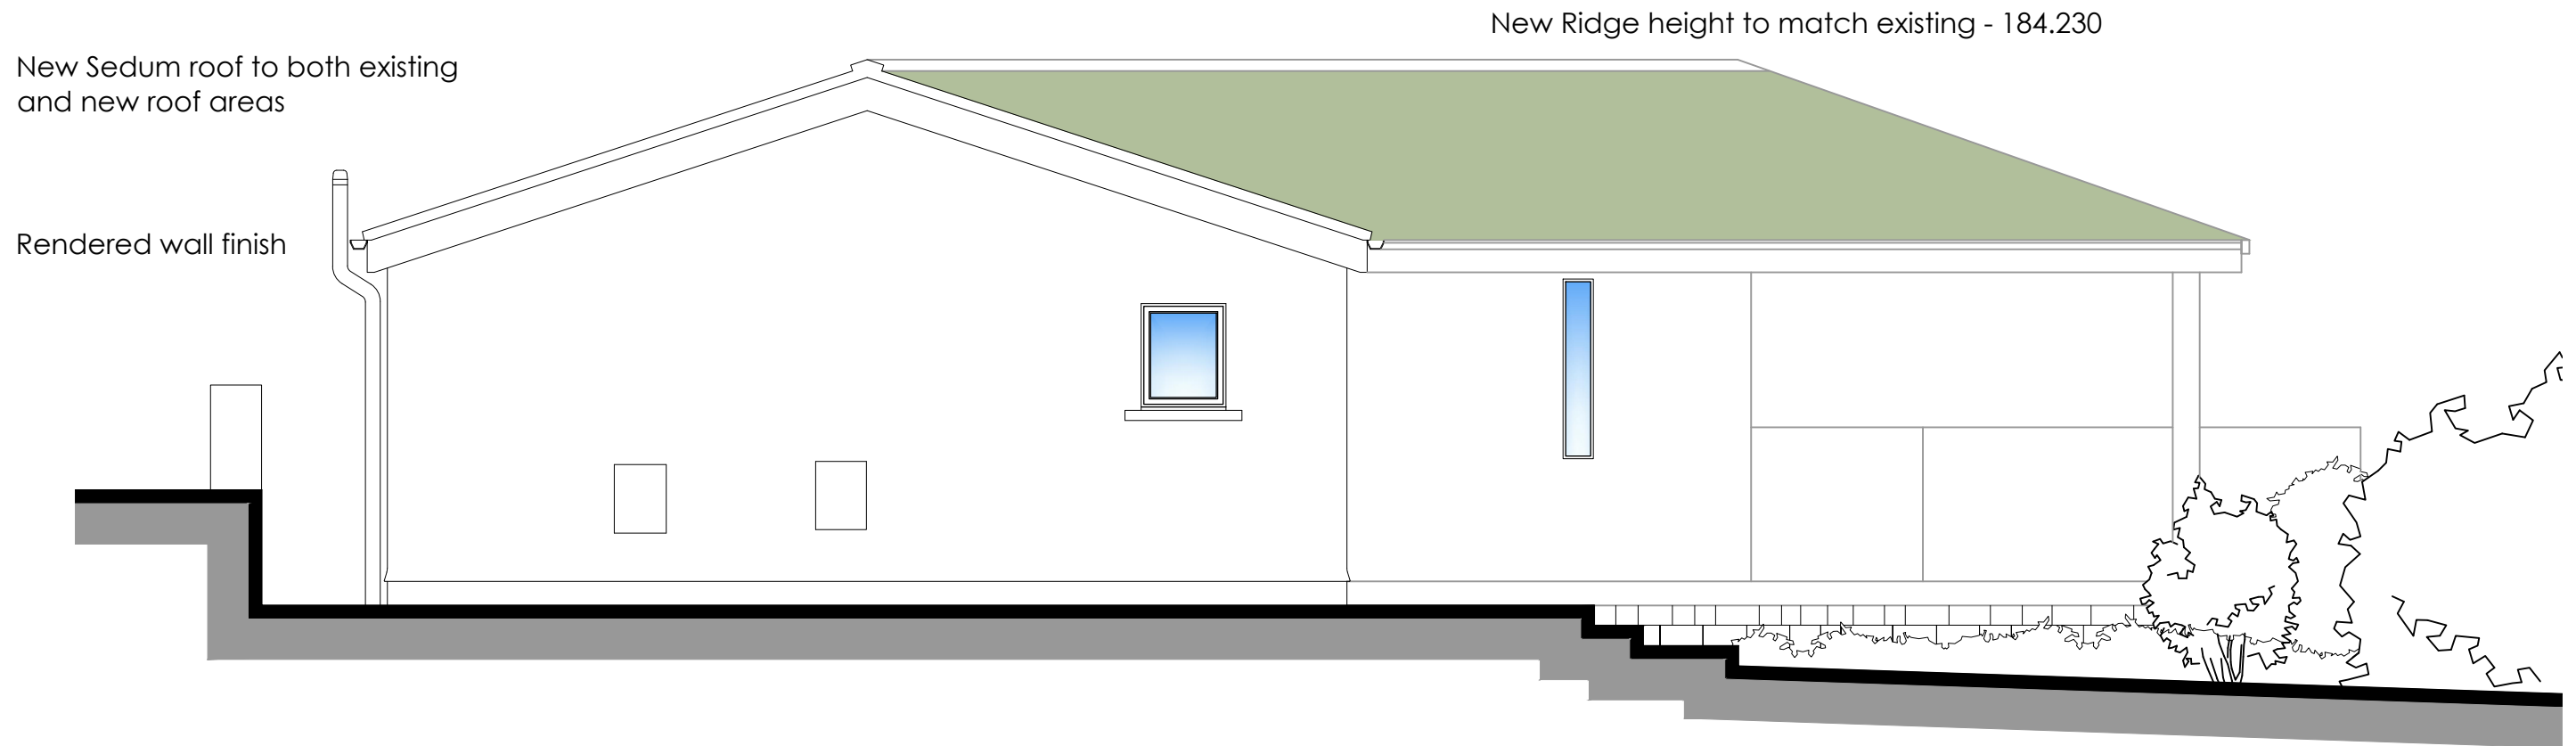

• THIS DRAWING IS COPYRIGHT
 • ALL DIMENSIONS TO BE CHECKED ON SITE
 • ANY DISCREPANCIES TO BE REPORTED TO THE ARCHITECT
 • DO NOT SCALE THIS DRAWING

REVISIONS		
No	DESCRIPTION	DATE

PROPOSED WEST ELEVATION

email: info@egero.co.uk tel: 07510 948 936 website: www.egero.co.uk

Project				
Brynhyfryd, Old Parish Road, Hengoed				
For				
Mrs. M. Lippard				
Job Number	Drawing Number	Revision	Scale @A3	Date
1328	PL 09	-	1: 50	03/24