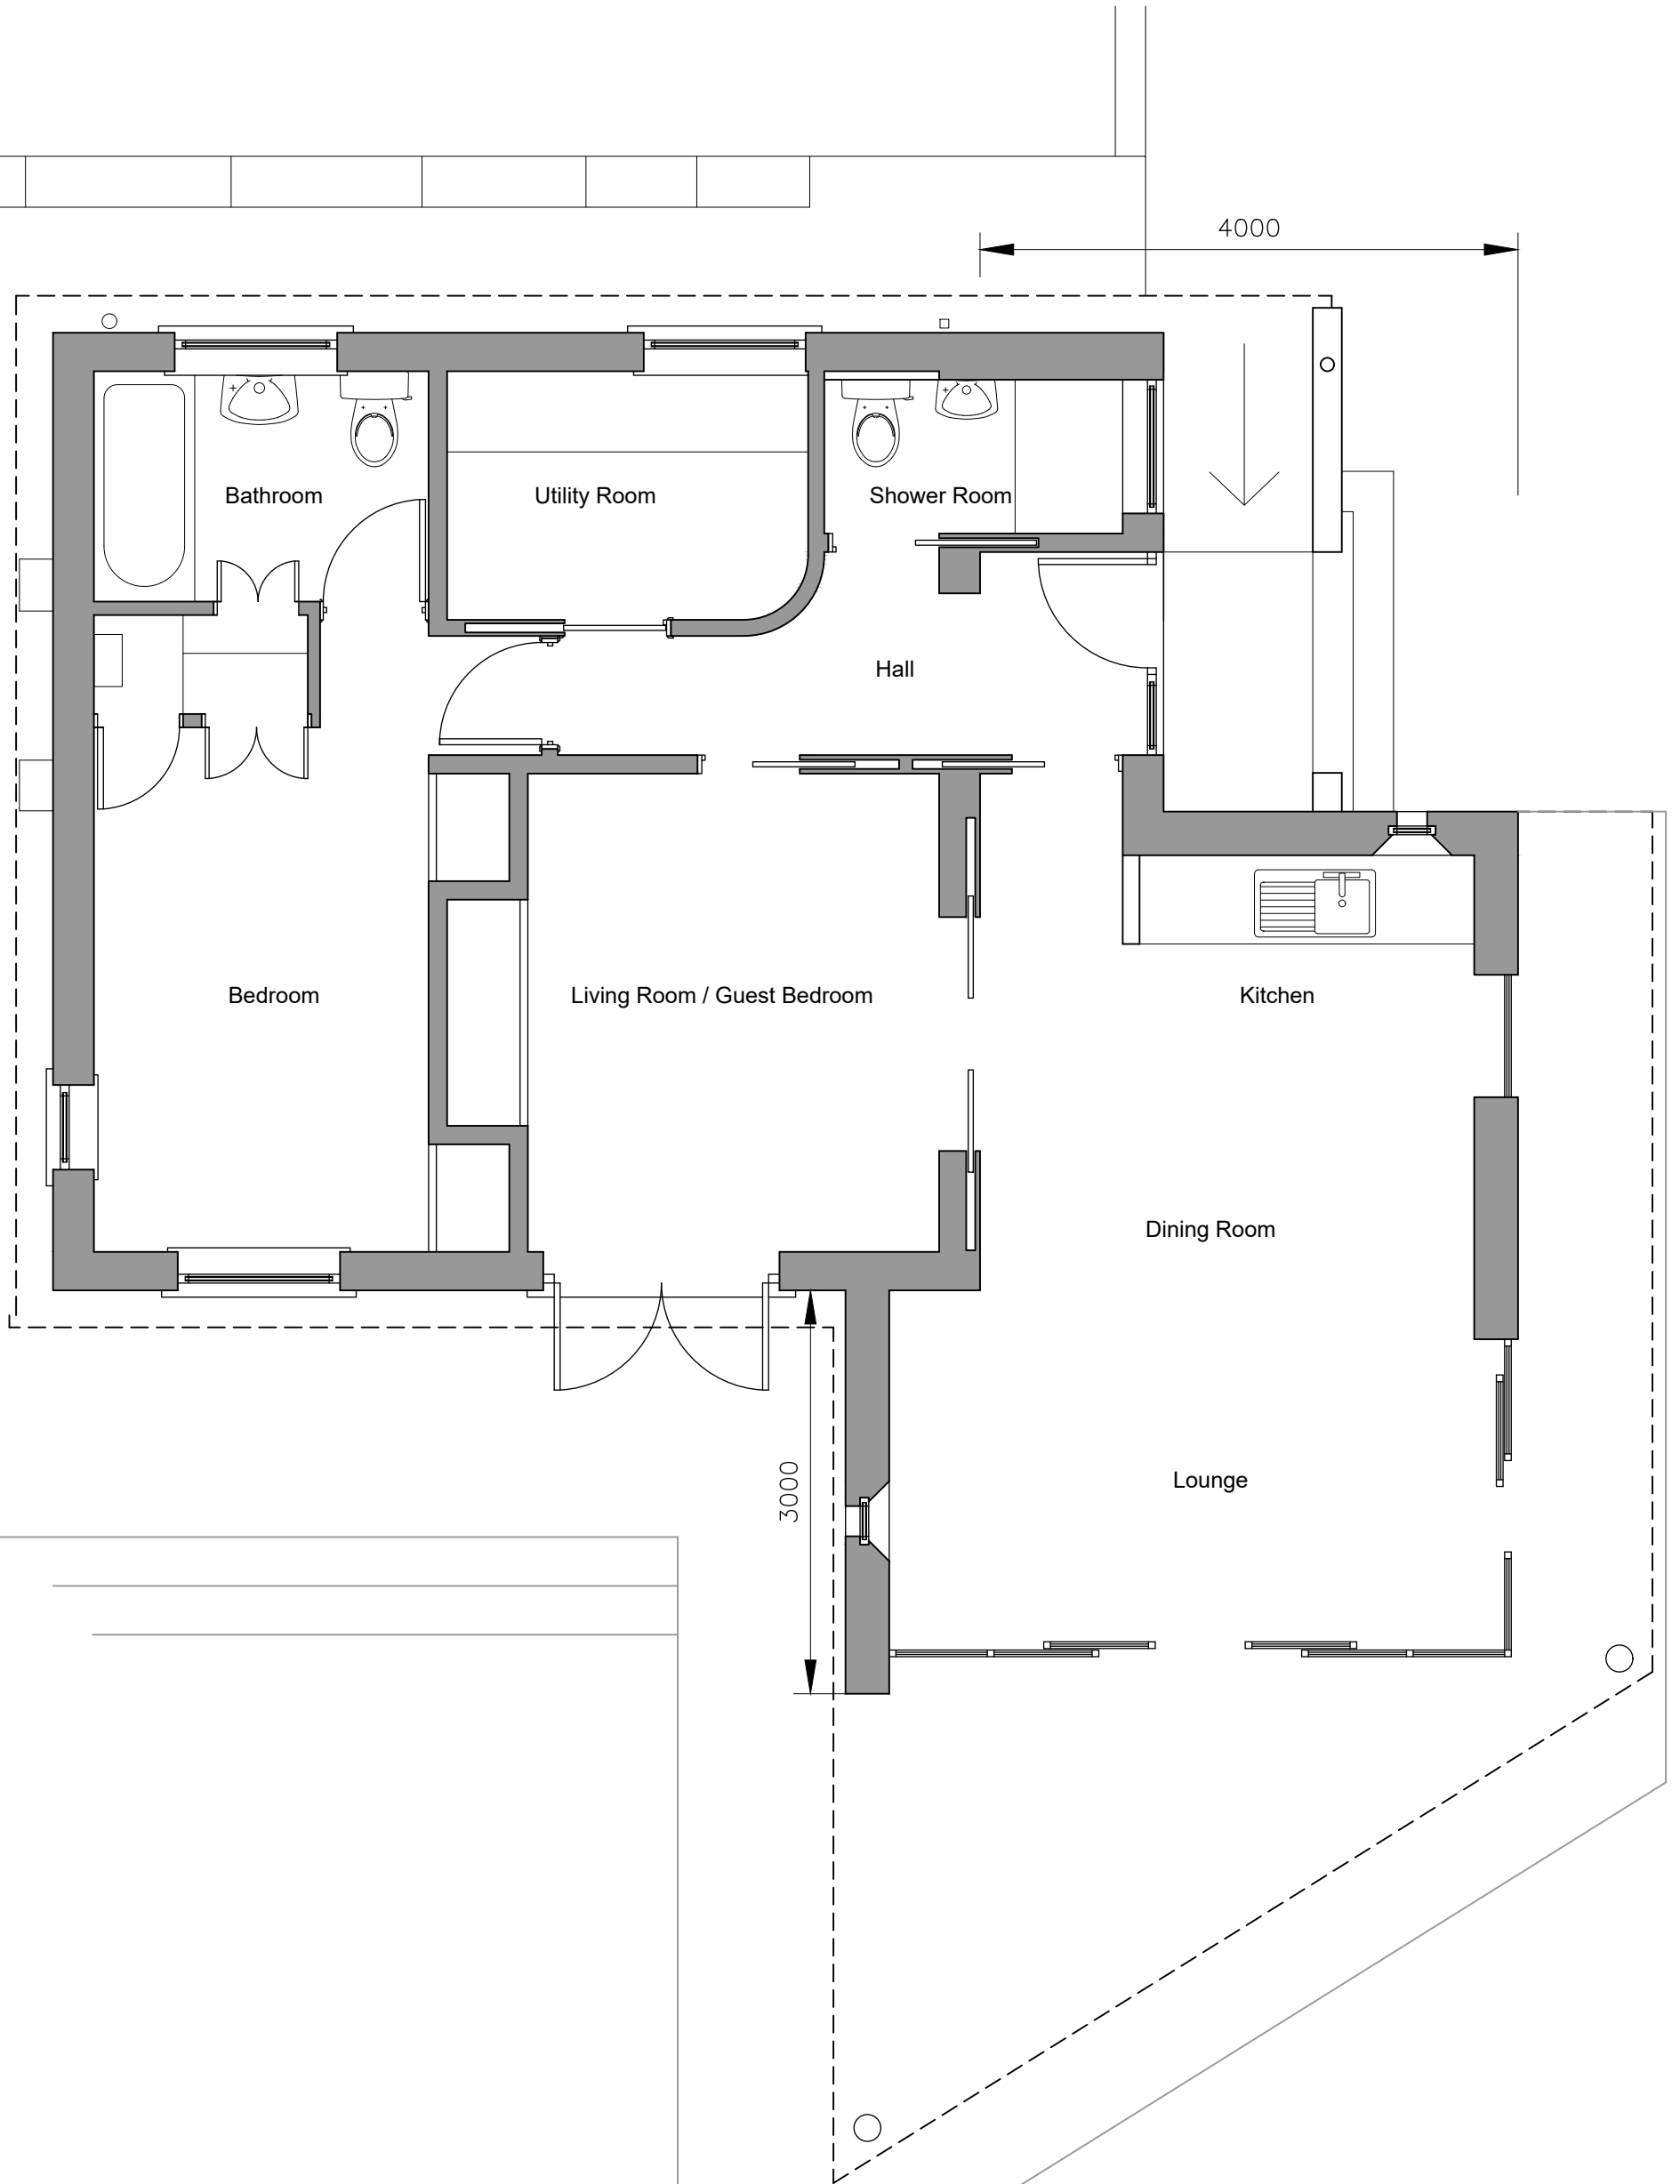

* THIS DRAWING IS COPYRIGHT
 * ALL DIMENSIONS TO BE CHECKED ON SITE
 * ANY DISCREPANCIES TO BE REPORTED TO THE ARCHITECT
 * DO NOT SCALE THIS DRAWING

REVISIONS		
No	DESCRIPTION	DATE

PROPOSED GROUND FLOOR PLAN

email: info@egero.co.uk tel: 07510 948 936 website: www.egero.co.uk

Project				
Brynhyfyd, Old Parish Road, Hengoed				
For				
Mrs. M. Lippard				
Job Number	Drawing Number	Revision	Scale @A3	Date
1328	PL 05	-	1: 50	03/24