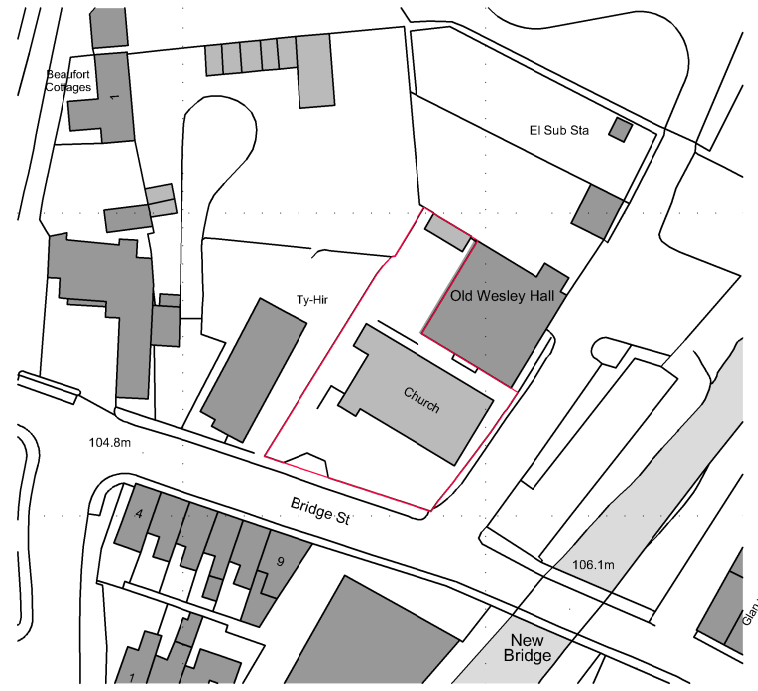

© 2023 Inspire Design Ltd
Report any errors to the
designer.

Drawn By: *DJ*
Checked By: *AC*

Project: **METHODIST CHURCH
BRIDGE STREET, NEWBRIDGE**
Dwg Title: **SITE LOCATION PLAN**

000000	Region	Job No	Stage	Role	Dwg No	Revision
235027-IDL-01-ZZ-DR-A-P1001-S3-P01	Originator	Volume	Level	Type	Number	Stage

Scale: **1:1250@A3**
Date: **15/09/23**

Ordnance Survey, (c) Crown Copyright 2023. All rights reserved. Licence number 100022432

SITE LOCATION PLAN

Rev No	Revision Description	Date	Chkd
P01	FIRST ISSUE	15.09.23	AC