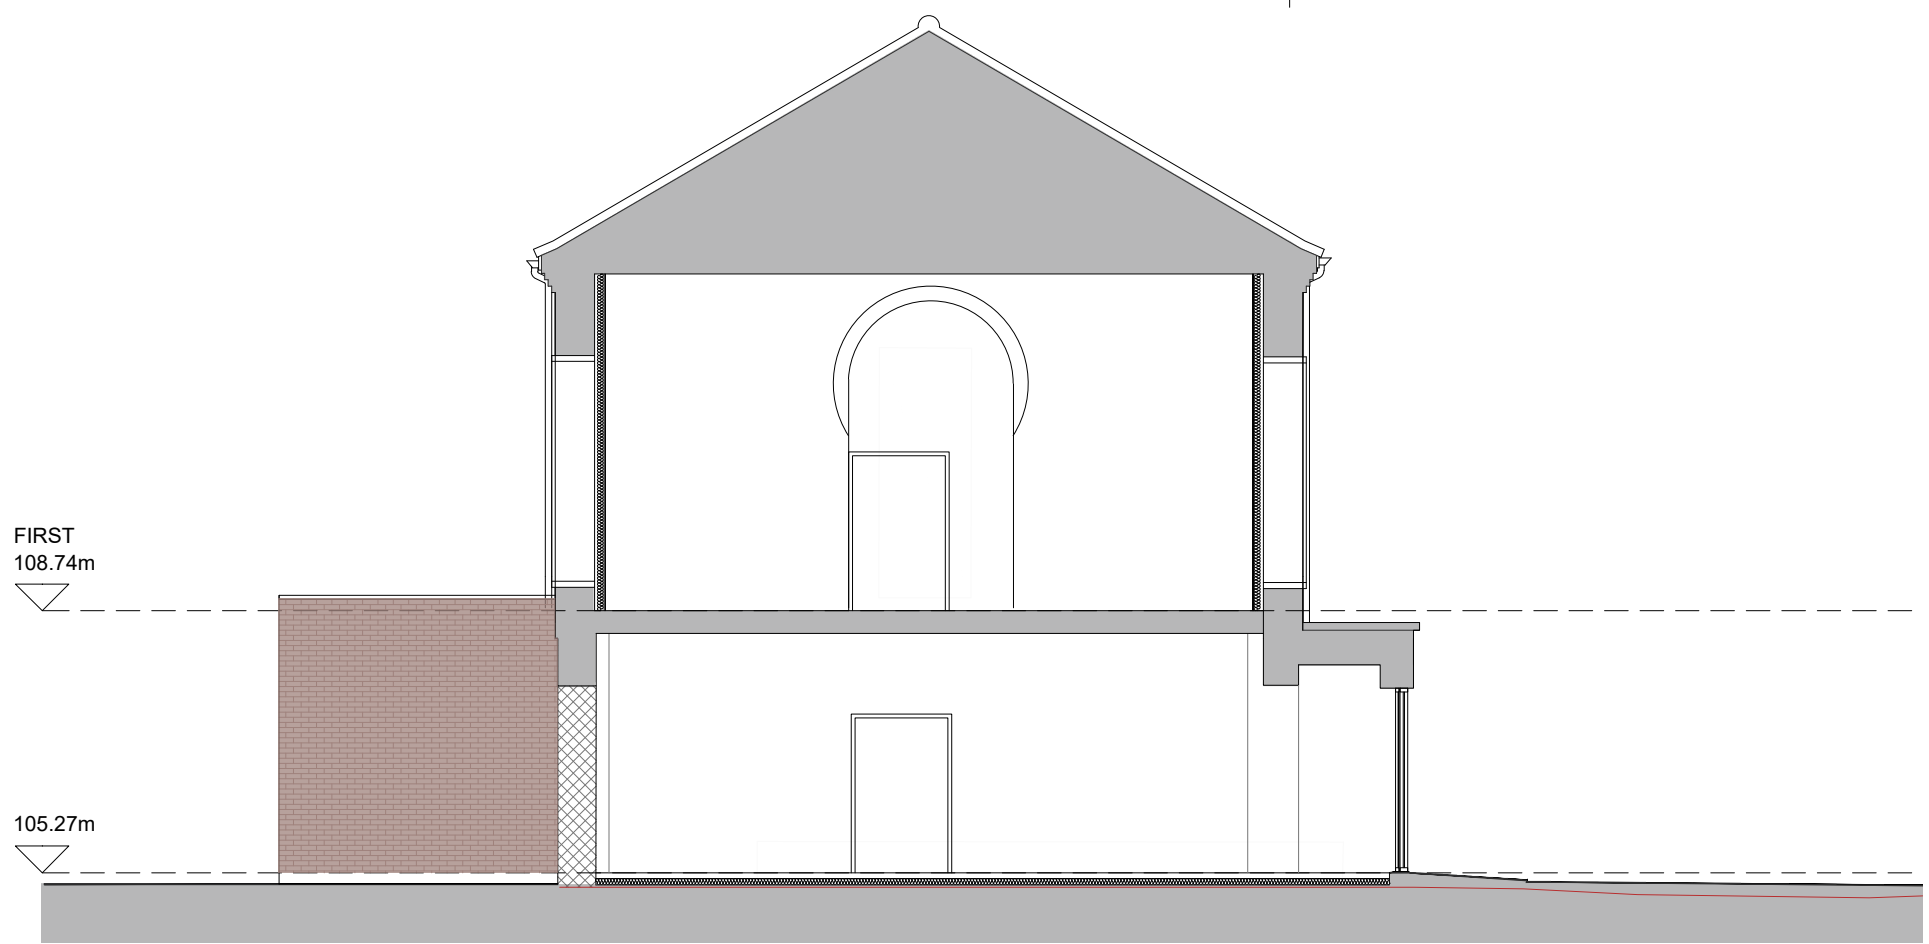

© 2023 Inspire Design Ltd
Report any errors to the designer.

Drawn By: *DJ* Checked By: *AC*

SECTION A-A

SECTION B-B

PROPOSED SECTIONS

METHODIST CHURCH
BRIDGE STREET, NEWBRIDGE
Project Dwg Title

000000	Region	Job No	Stage	Role	Dwg No	Revision
235027-IDL-01-XX-DR-A-P4040-S3-P01	Originator	Volume	Level	Type	Number	Revision

1:100@A3
Scale Date

Rev No	Revision Description	Date	Chk'd
P01	FIRST ISSUE	24.11.23	AC