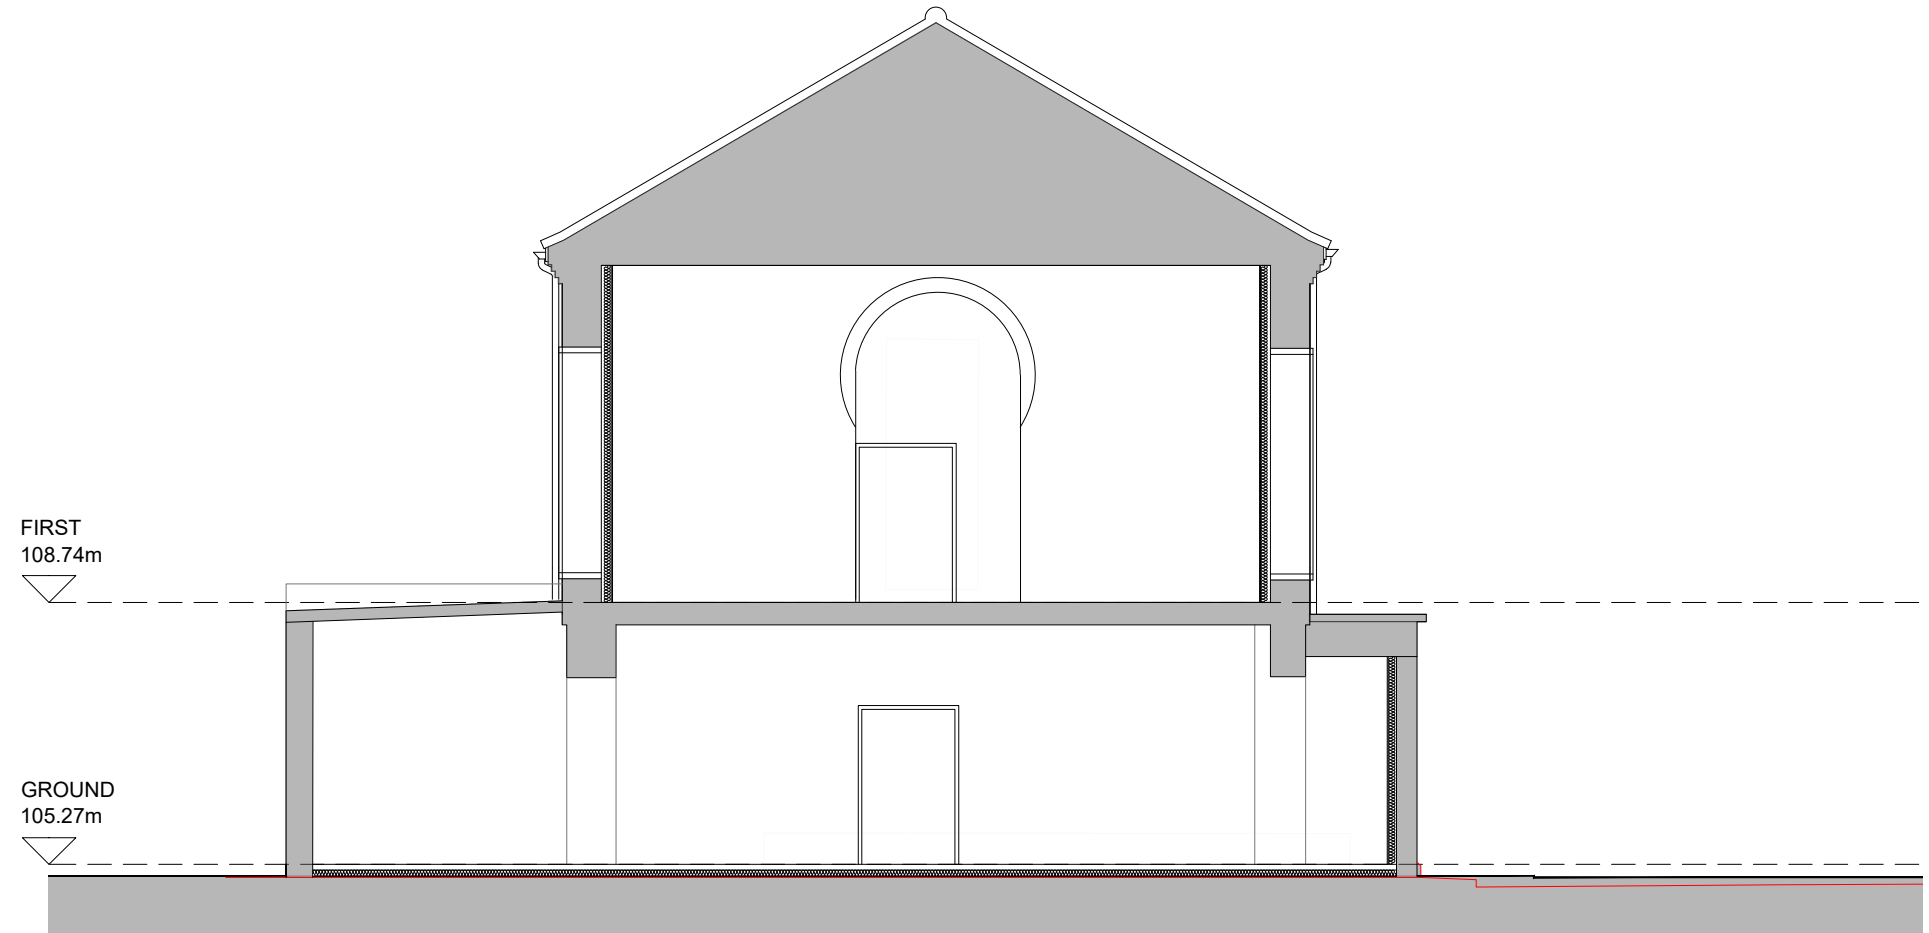

© 2023 Inspire Design Ltd
Report any errors to the designer.

Drawn By: *DJ* Checked By: *AC*

SECTION A-A

SECTION B-B

PROPOSED SECTIONS

METHODIST CHURCH
BRIDGE STREET, NEWBRIDGE
Project Dwg Title

000000	Region	Job No	Stage	Role	Dwg No	Revision
235027-IDL-01-XX-DR-A-P4040-S3-P01	Originator	Volume	Level	Type	Number	Revision

1:100@A3
Scale Date

Rev No	Revision Description	Date	Chk'd
P01	FIRST ISSUE	24.11.23	AC