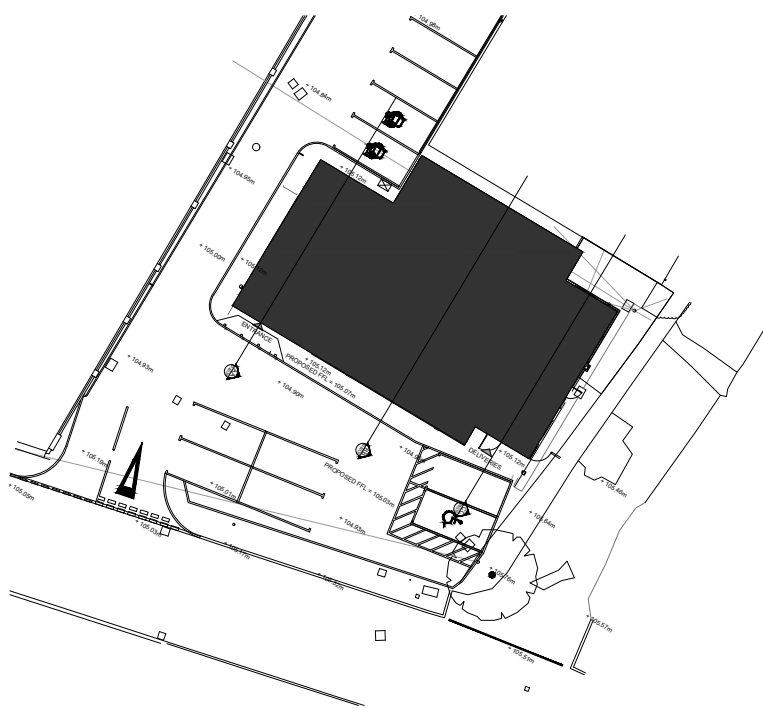

© 2023 Inspire Design Ltd
Report any errors to the designer.

Drawn By: *DJ* Checked By: *AC*

SECTION A-A

SECTION B-B

PROPOSED SECTIONS

METHODIST CHURCH
BRIDGE STREET, NEWBRIDGE
Project Dwg Title

000000	Region	Job No	Stage	Role	Dwg No	Revision
235027-IDL-01-XX-DR-A-P4040-S3-P01	Originator	Volume	Level	Type	Number	Revision

1:100@A3
Scale Date

Rev No	Revision Description	Date	Chk'd
P01	FIRST ISSUE	24.11.23	AC