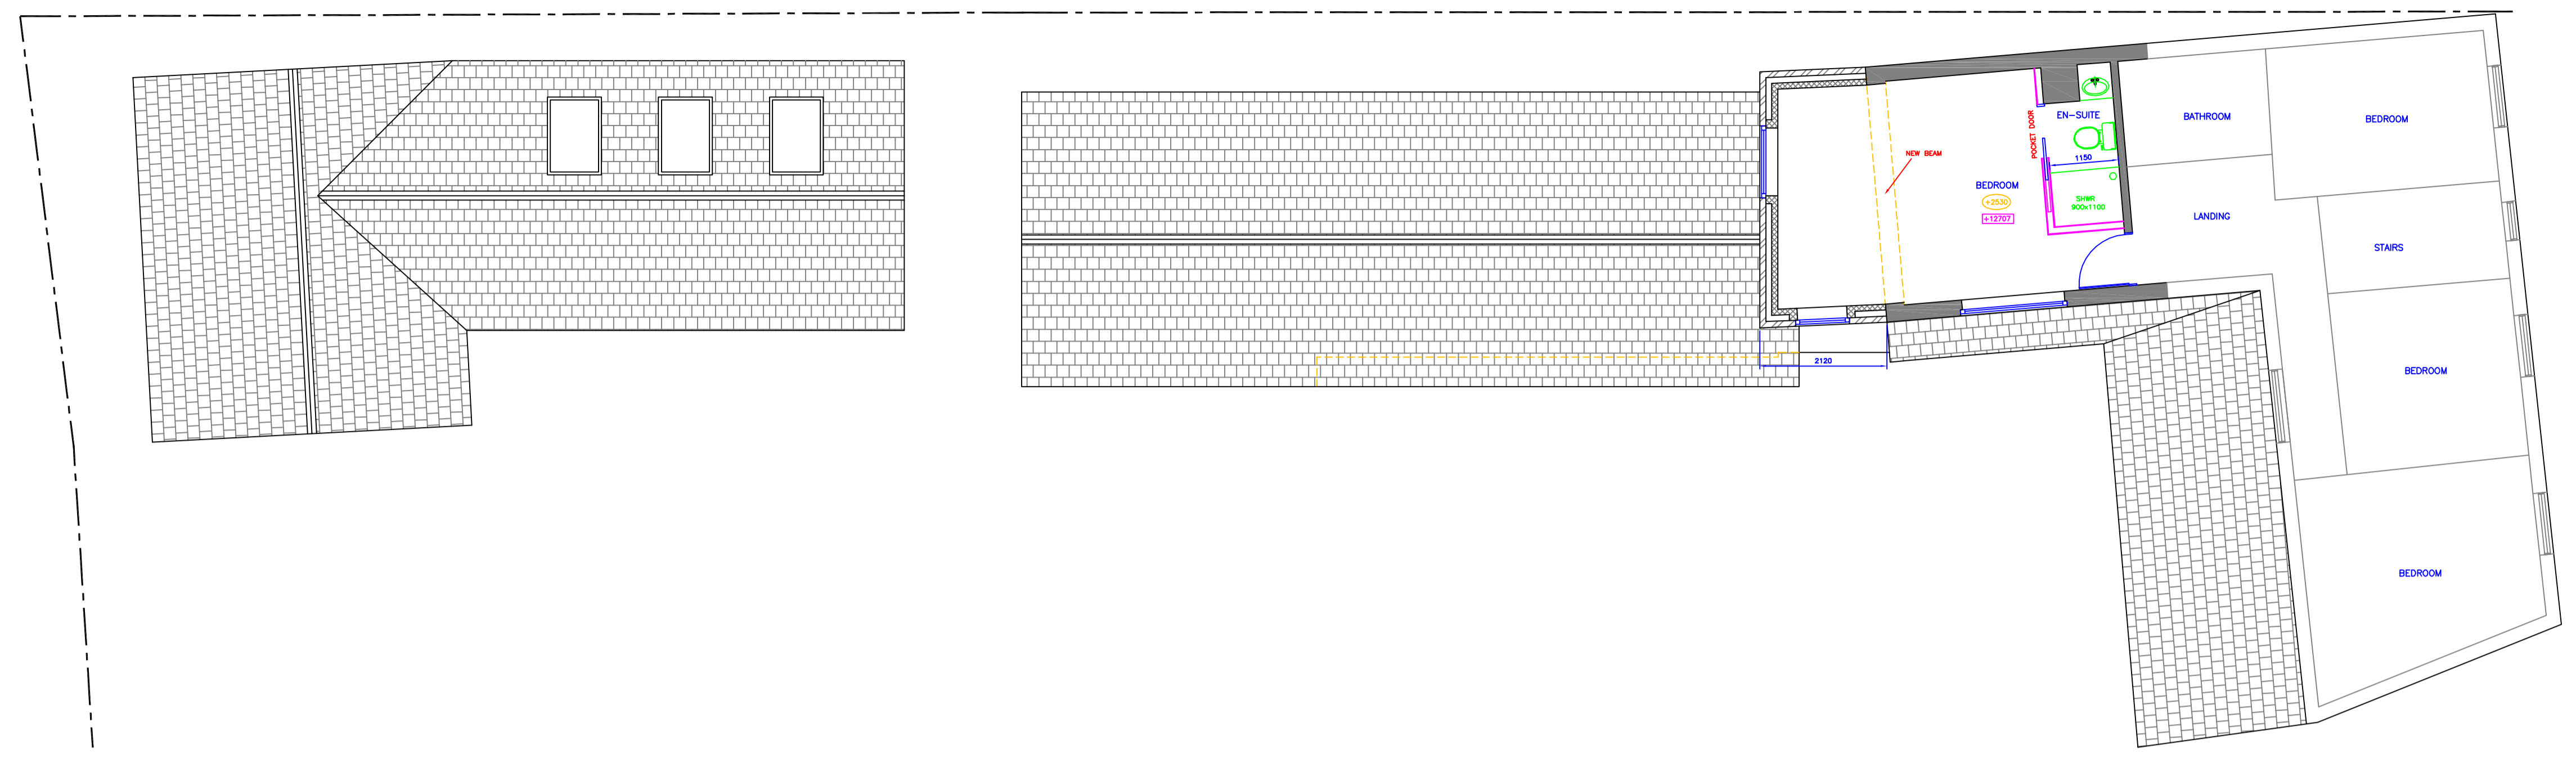

Existing First Floor Layout/Site Plan