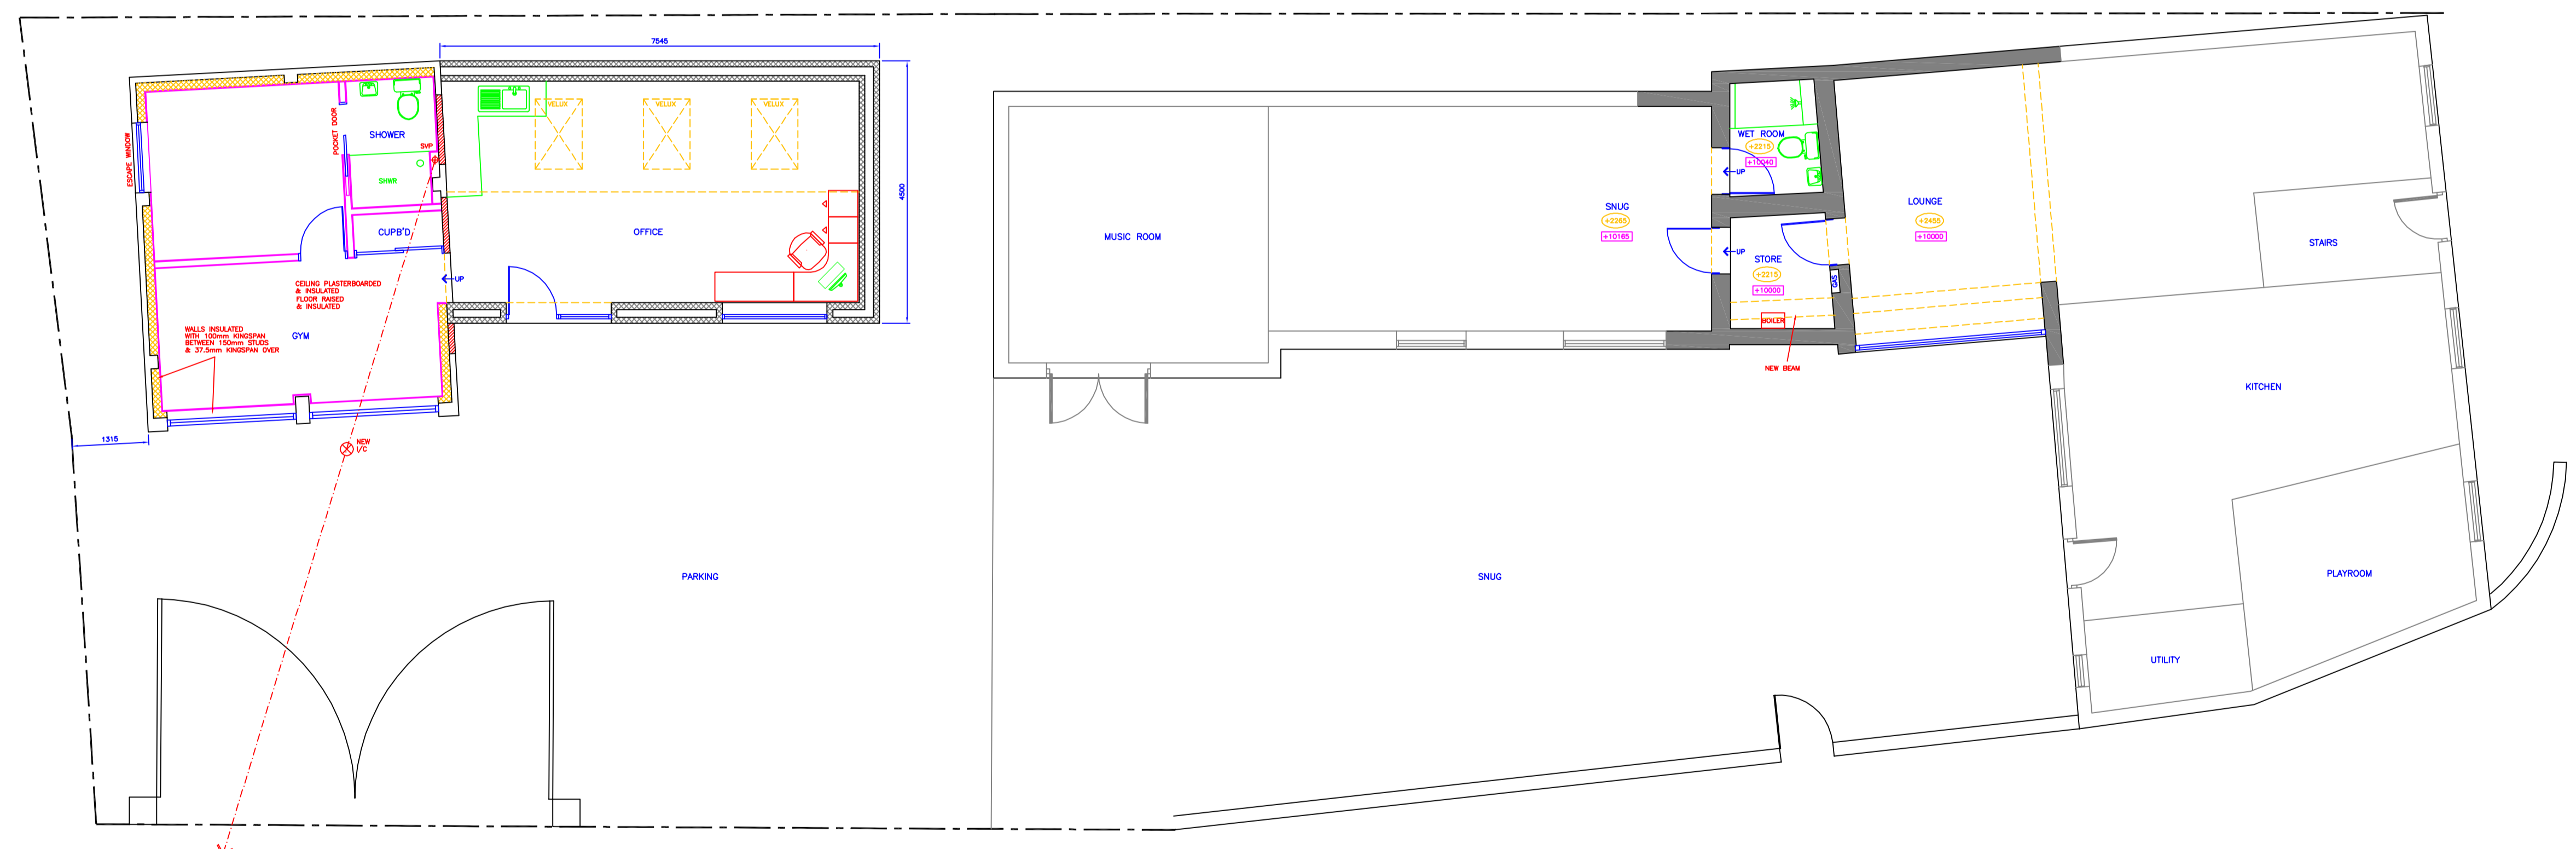

Existing Ground Floor Layout/Site Plan

REV DESCRIPTION DATE BY

36 Longatonton Road
Over
Cambridgeshire
CB24 5BP
t. 072970 166 956
e. visualcreationslimited@gmail.com

CLIENT:	Justin & Anita Piani
PROJECT:	43 HIGH STREET OVER CAMBS CB24 5NB
TITLE:	PROPOSED LAYOUTS & LOCATION PLAN
SCALE:	1:50@A1
DATE:	26.11.2024
DRAWN BY:	P.W.
CAD REF:	43HST-OV1-01c
DWG No.:	43HST-OV1-03A