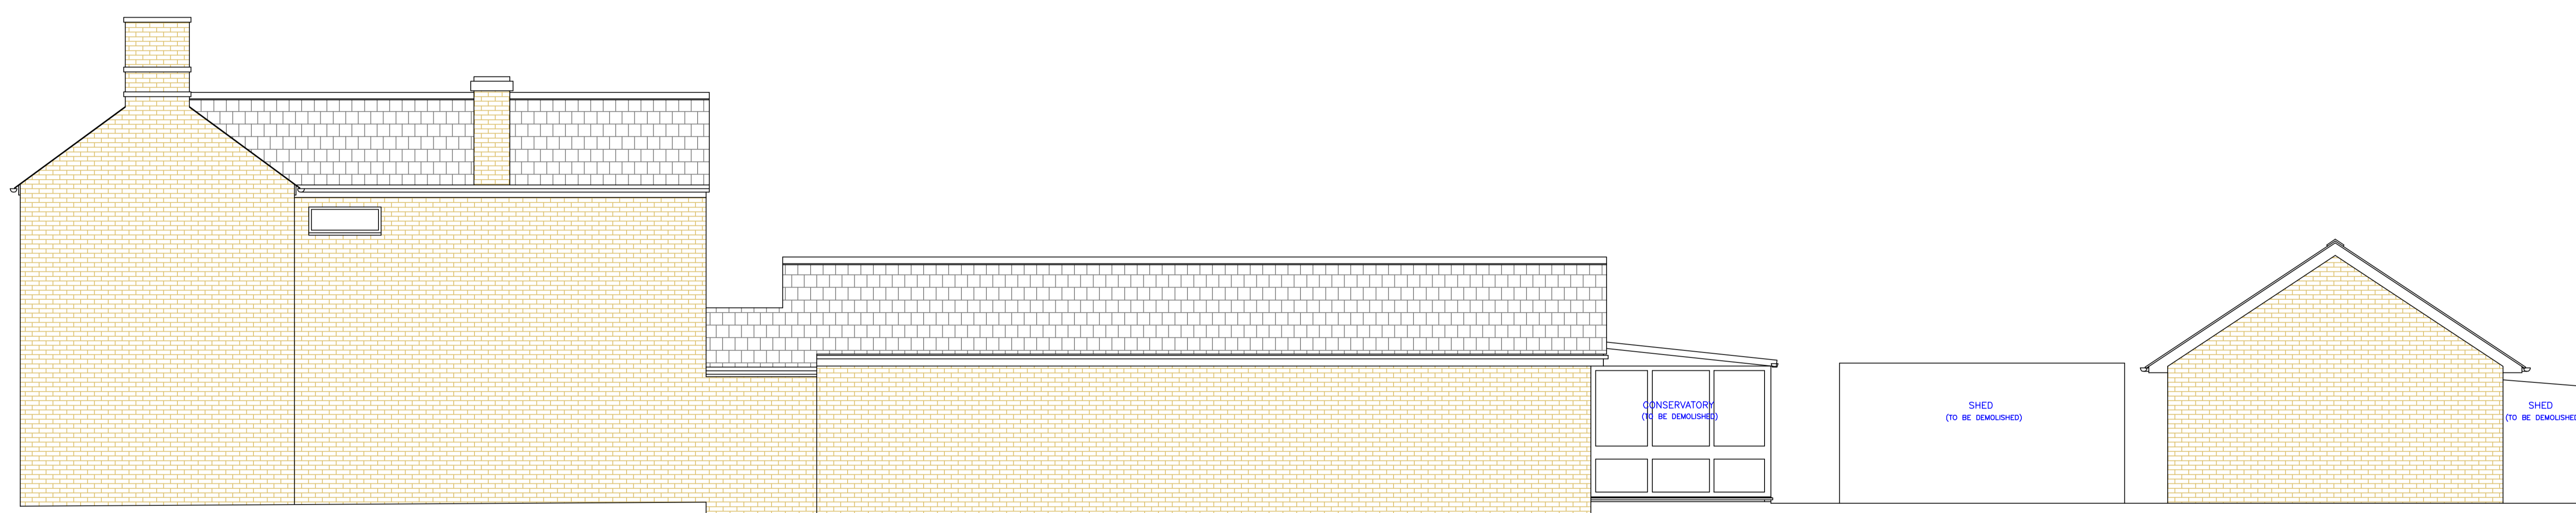

Existing East (Side) Elevation

Existing West (Side) Elevation

Existing House South (Rear) Elevation

Existing Gym North (Side) Elevation

Existing Gym South (Side) Elevation

REV	DESCRIPTION	DATE	BY
			
36 Longstanton Road Over Cambridgeshire CB24 5PP t. 07970 166 956 e. visualcreationslimited@gmail.com			
CLIENT:		Justin & Anita Pisani	
PROJECT:		43 HIGH STREET OVER CAMBS CB24 5NB	
TITLE:		EXISTING ELEVATIONS	
SCALE:		1:50@A1	
DATE:		26.11.2024	
DRAWN BY:		P.W	
CAD REF:		43HIST-OV1-01a	
DWG No:		43HIST-OV1-02	

DO NOT SCALE FROM THIS DRAWING. THIS DRAWING IS THE PROPERTY OF VISUAL CREATIONS Ltd. UNDER THE COPYRIGHT LAW NO COPIES OF THIS DRAWING CAN BE MADE UNLESS AUTHORISED.