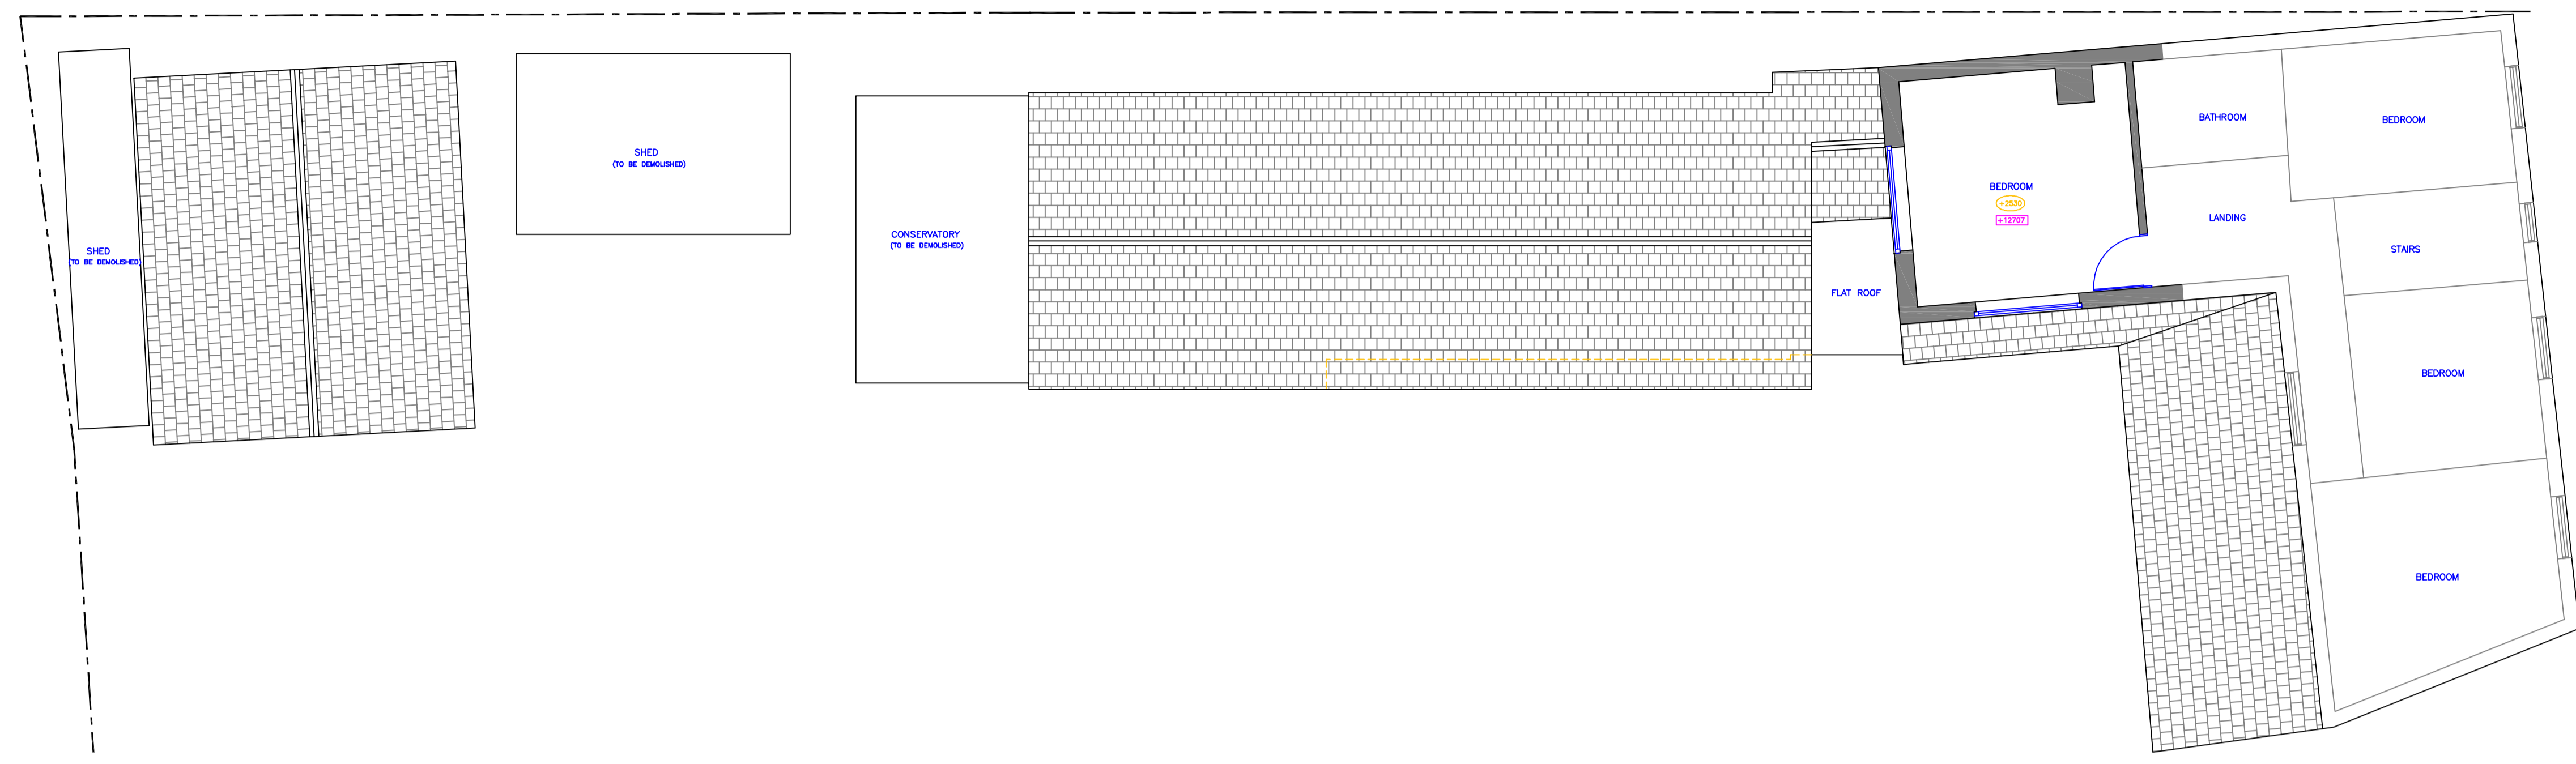

Existing First Floor Layout/Site Plan