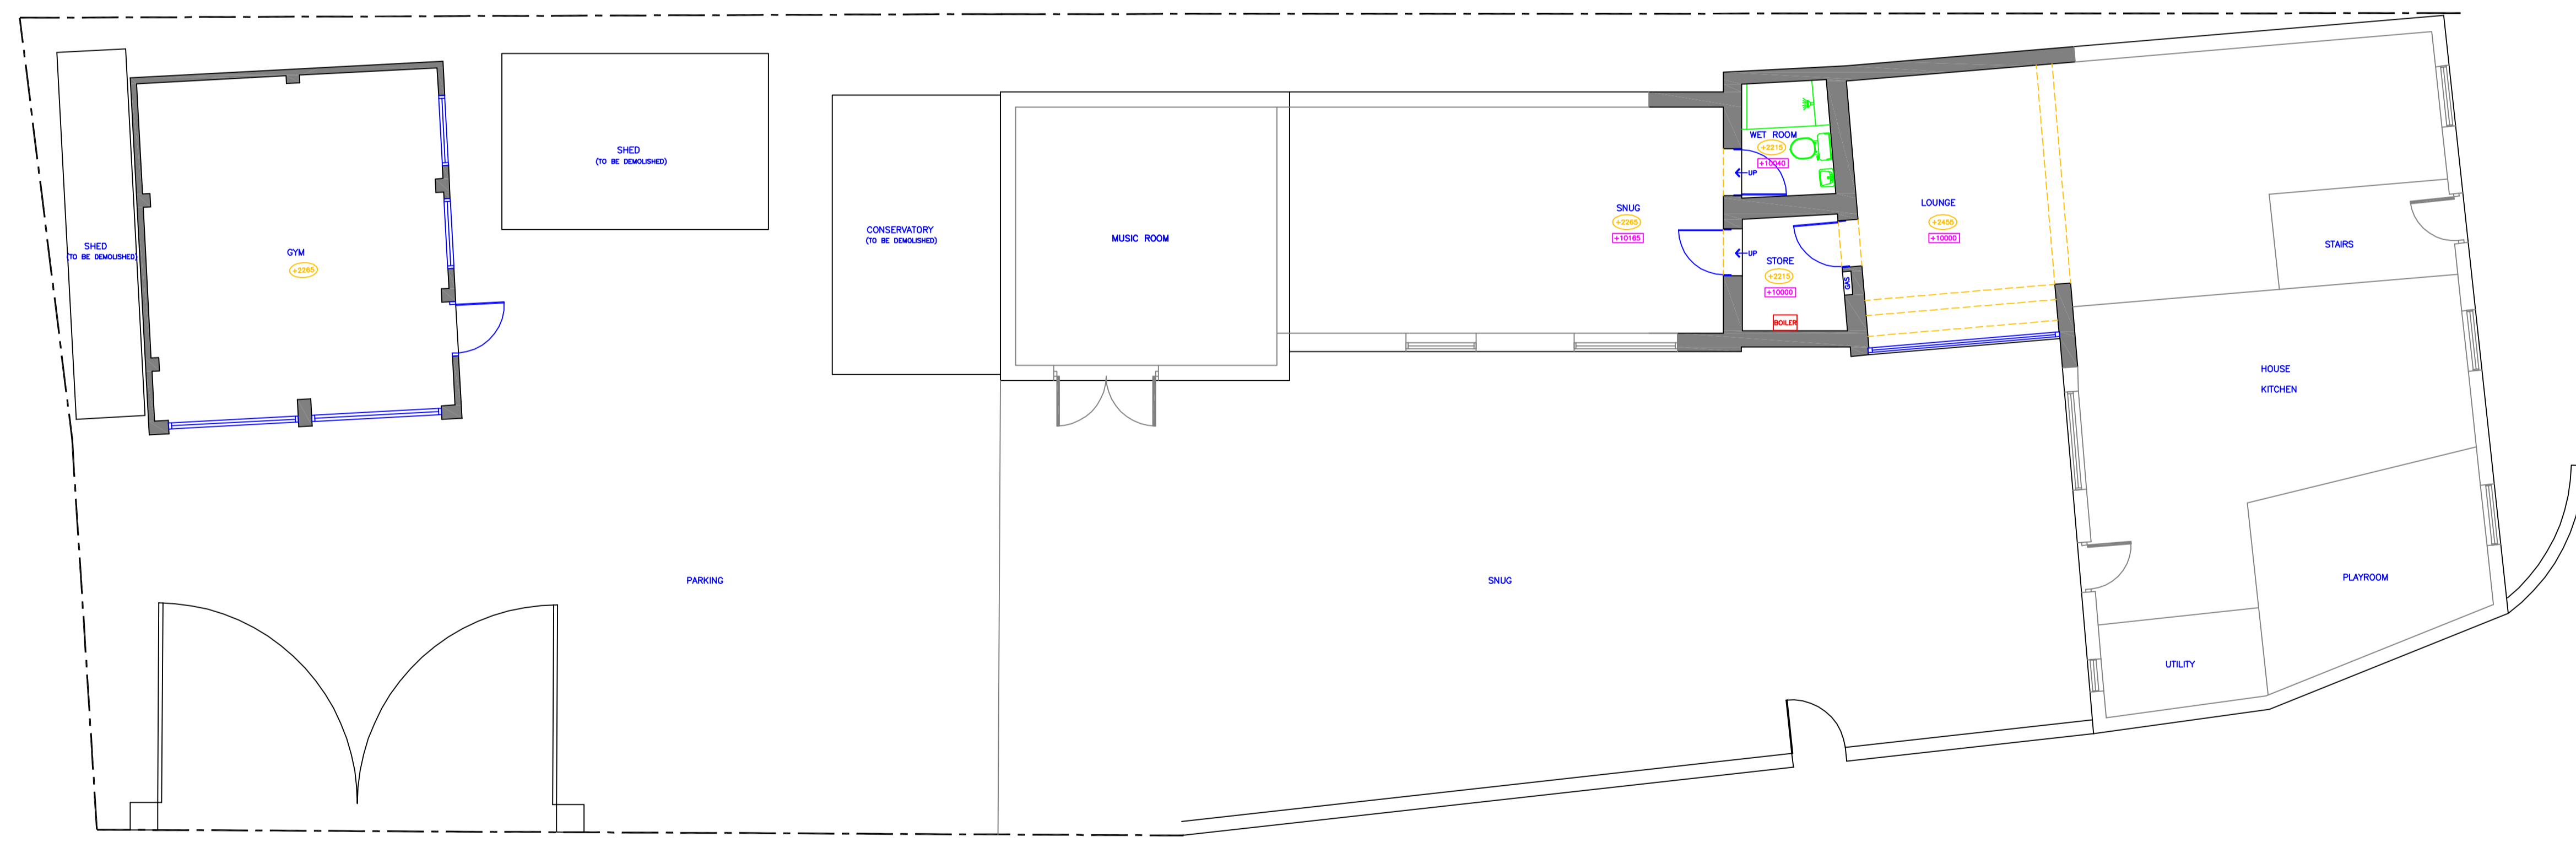

Existing Ground Floor Layout/Site Plan

REV	DESCRIPTION	DATE	BY

36 Longatonton Road
Over
Cambridgeshire
CB24 5JP
t. 07570 166 956
e. visualcreationslimited@gmail.com

CLIENT:	Justin & Anita Piani
PROJECT:	43 HIGH STREET OVER CAMBS CB24 5NB
TITLE:	EXISTING LAYOUTS & LOCATION PLAN
SCALE:	1:50@A1
DATE:	26.11.2024
DRAWN BY:	P.W.
CAD REF:	43HIST-OV1-01c
DWG No.:	43HIST-OV1-01A