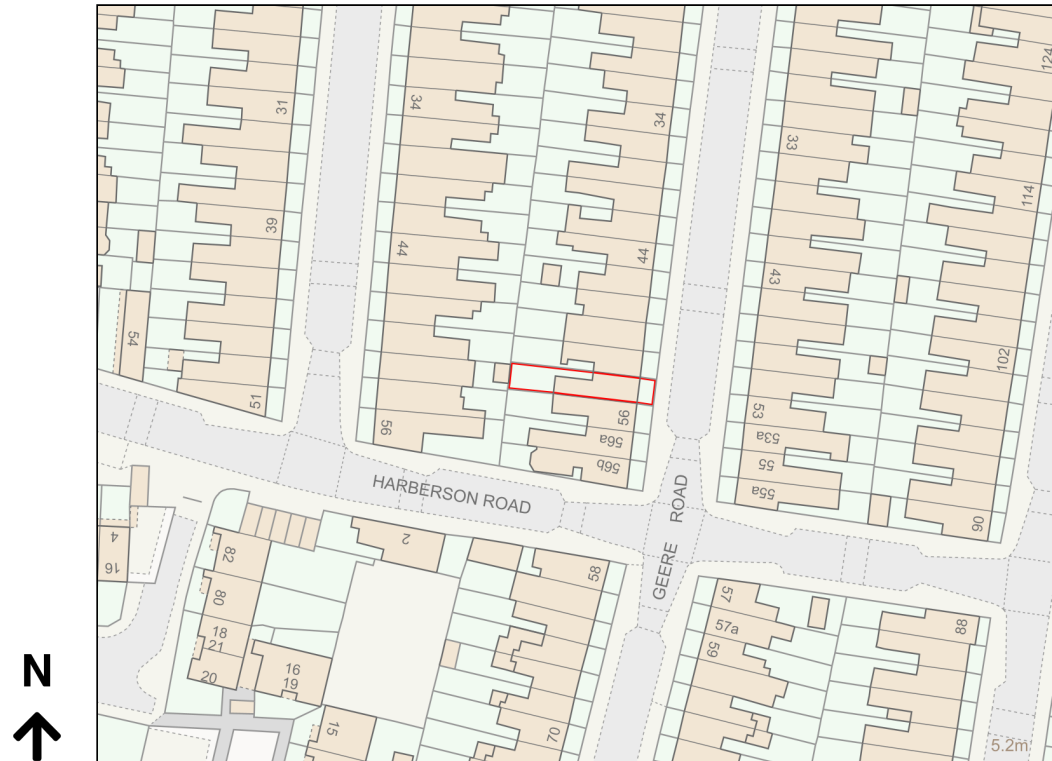

Location Plan

Site Address: 54, Geere Road, Stratford, London, E15 3PN

Date Produced: 19-Feb-2024

Scale: 1:1250 @A4

Planning Portal Reference: PP-12806020v1