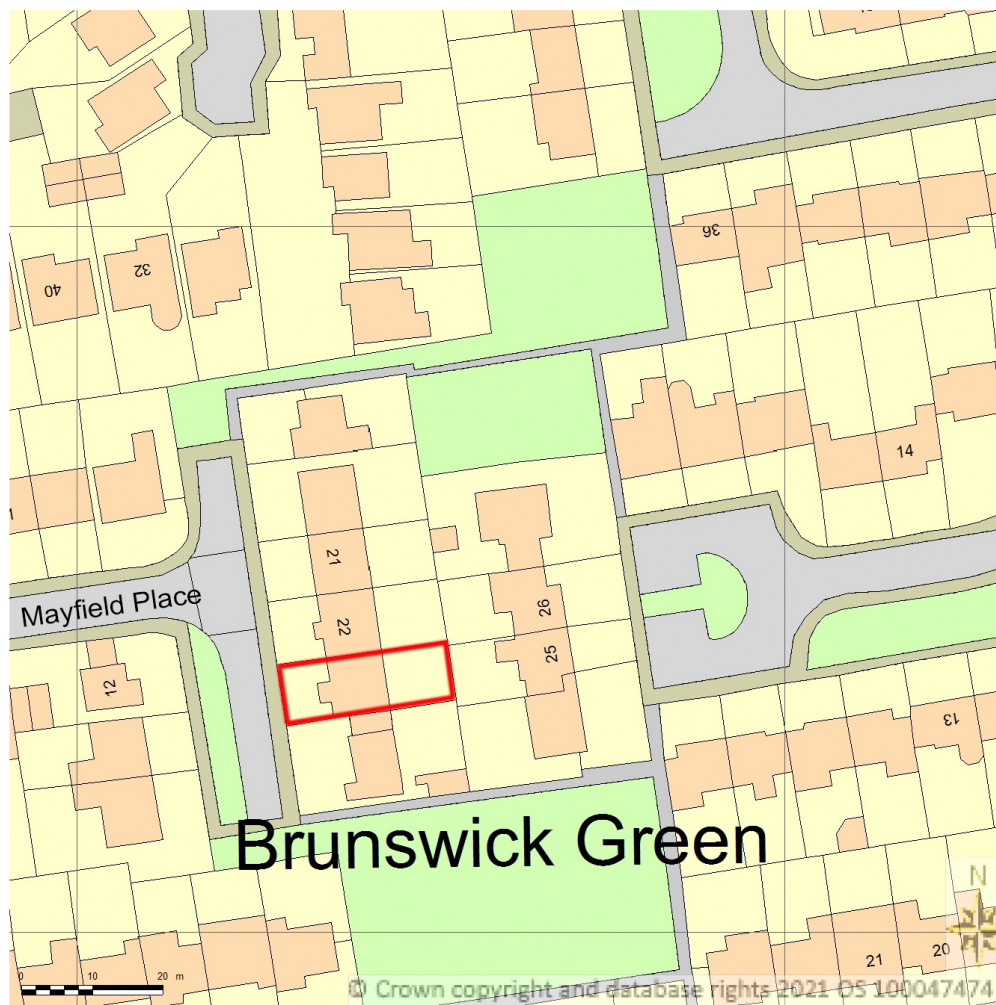

20 Mayfield Place, NE13 7HY

SITE LOCATION PLAN

AREA 2 HA

SCALE: 1:1250 on A4

CENTRE COORDINATES: 423361 , 572360

Supplied by Streetwise Maps Ltd

www.streetwise.net

Licence No: 100047474