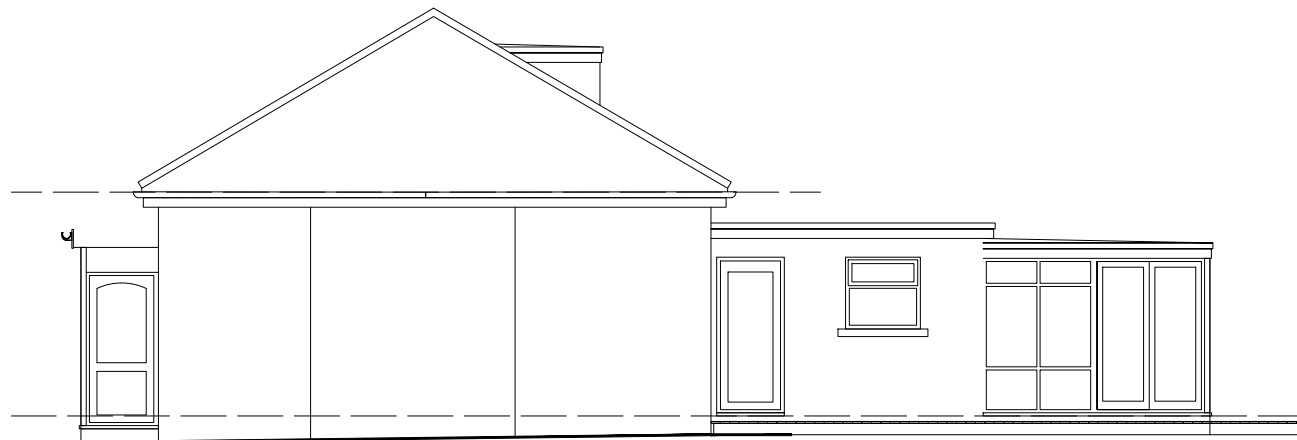

FRONT ELEVATION AS EXISTING

24 Woodside Avenue

REAR ELEVATION AS EXISTING

24 Woodside Avenue

SIDE ELEVATION AS EXISTING

Rev

PROJECT
 MARK WATSON
 24 WOODSIDE AVENUE
 RUTHERGLEN, GLASGOW G73 3HY

DRAWING DESCRIPTION
 ELEVATIONS
 AS EXISTING

DATE	REVISION	DRAWN
JAN 24		CH
SCALE	DRAWING No.	
1:100	369/102	