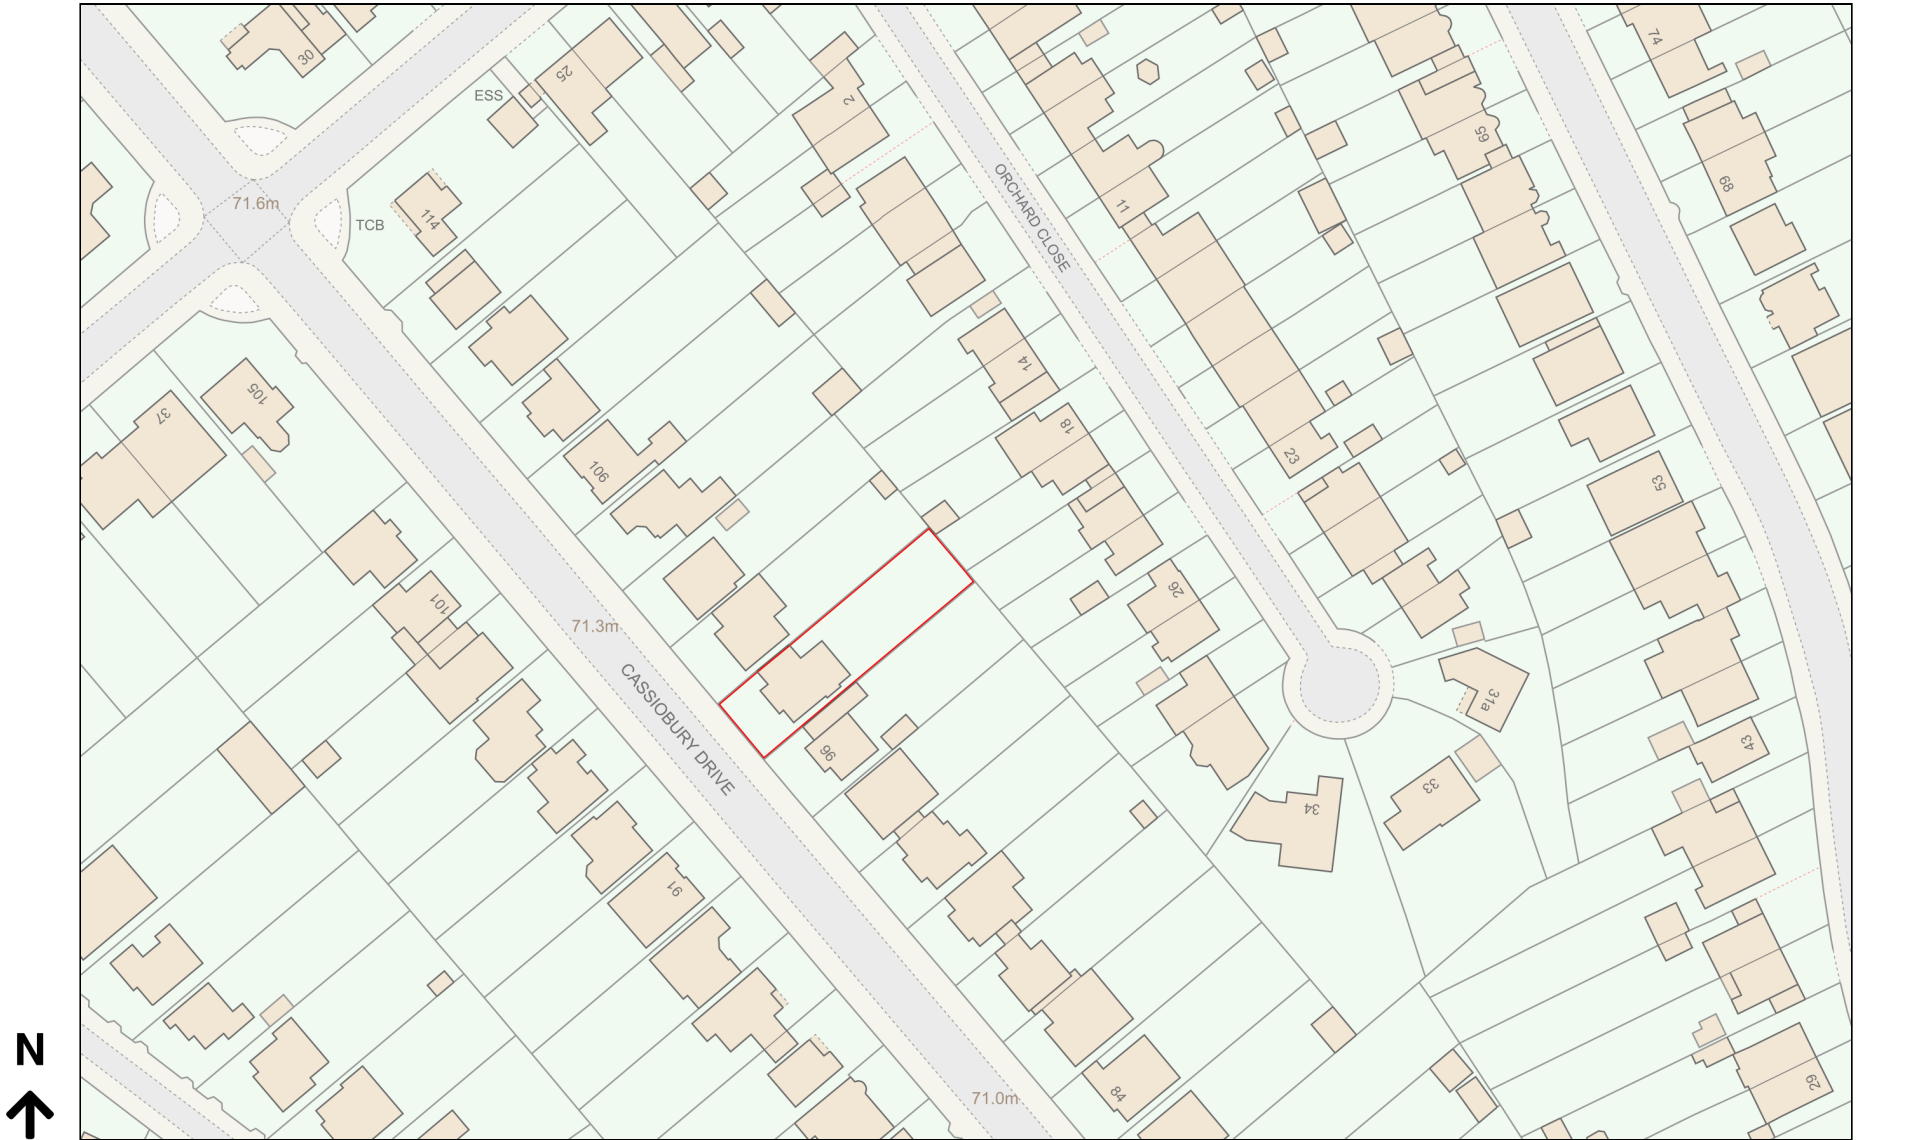

Location Plan

Site Address: 98, Cassiobury Drive, Watford, WD17 3AQ

Date Produced: 11-Mar-2024

Scale: 1:1250 @A4

Planning Portal Reference: PP-12757236v1