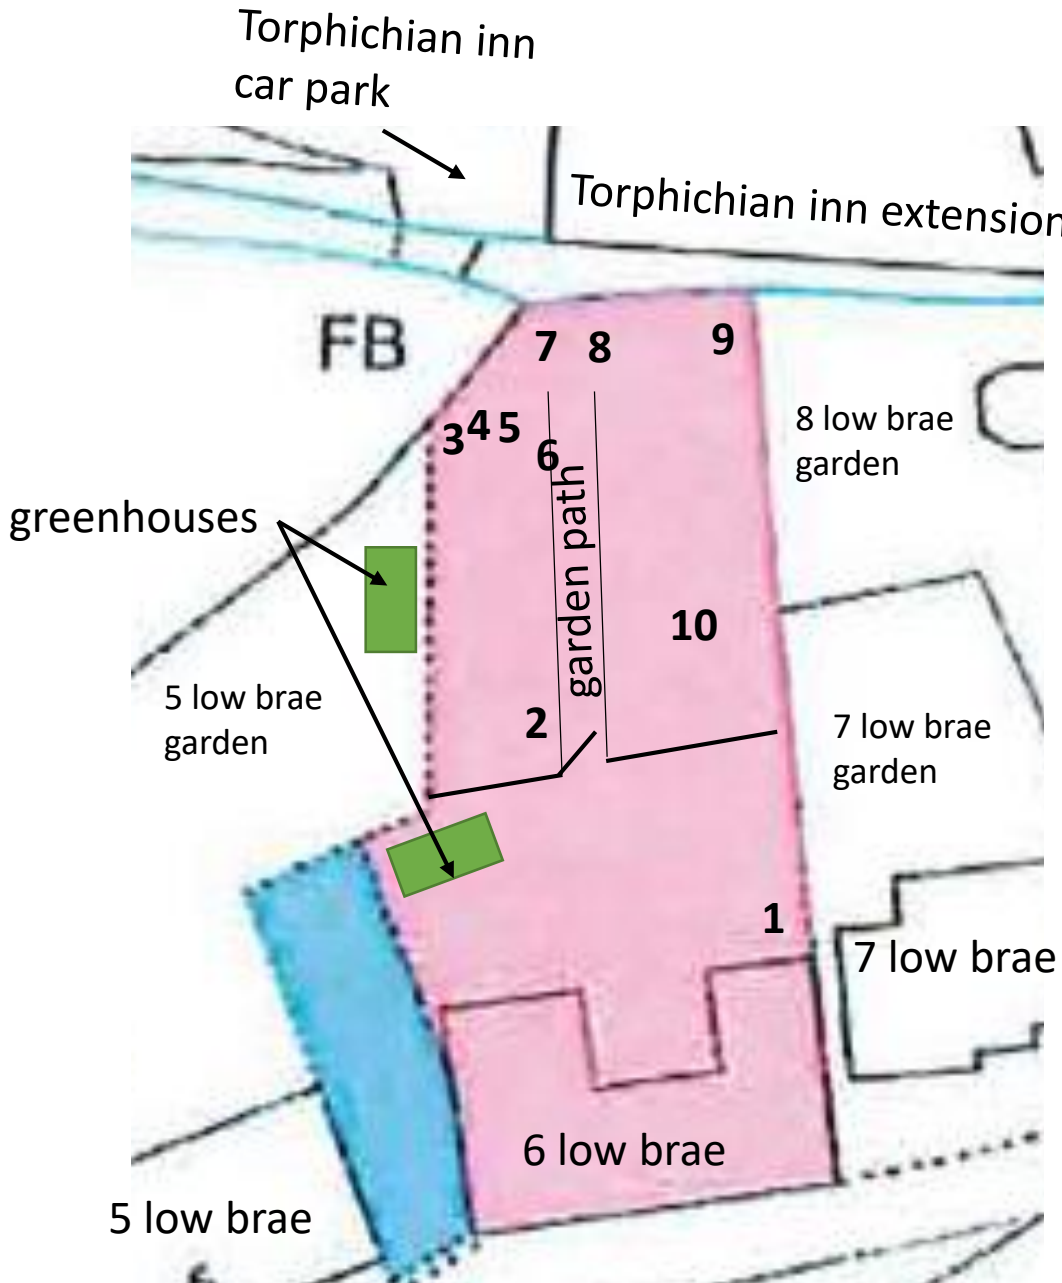

6 low brae property and garden in pink
The garden is more formally laid out to lawn near the house (south) and a short picket fence and gate leads through to a overgrown wooded area (striped in green) with a path down to the stream at the boundary with the Torphichan inn's extension and car park.

greenhouse

11 conifer trees are requested for felling to stump

1 dead 55cm diameter conifer that is 106cm from 6 low brae conservatory and 110cm to the east neighbour boundary with 7 Low Brae and 220cm to 7 Low Brae house.
+10 conifers (green shaded area). The conifers are interspersed within a mixed planting of mostly native of trees (holly, birch, elder berry etc.) and some Rhododendrons

Diameter of conifer trunks

1. 55cm (1.1m to the eastern boundary)
2. 23 cm (5m from the western boundary)
3. 25 cm
4. 10 cm
5. 12 cm
6. 9 cm
7. 19 cm
8. 21 cm
9. 22 cm (growing into Inn's extension)
10. 18 cm

1

View towards south east and the
7 low brae boundary

The dead conifer 1 is shown
English ivy is still growing
around the trunk

6 low brae conservatory is
shown in the right foreground
of the image

7 low brae house and
extension can be seen behind
the dead conifer