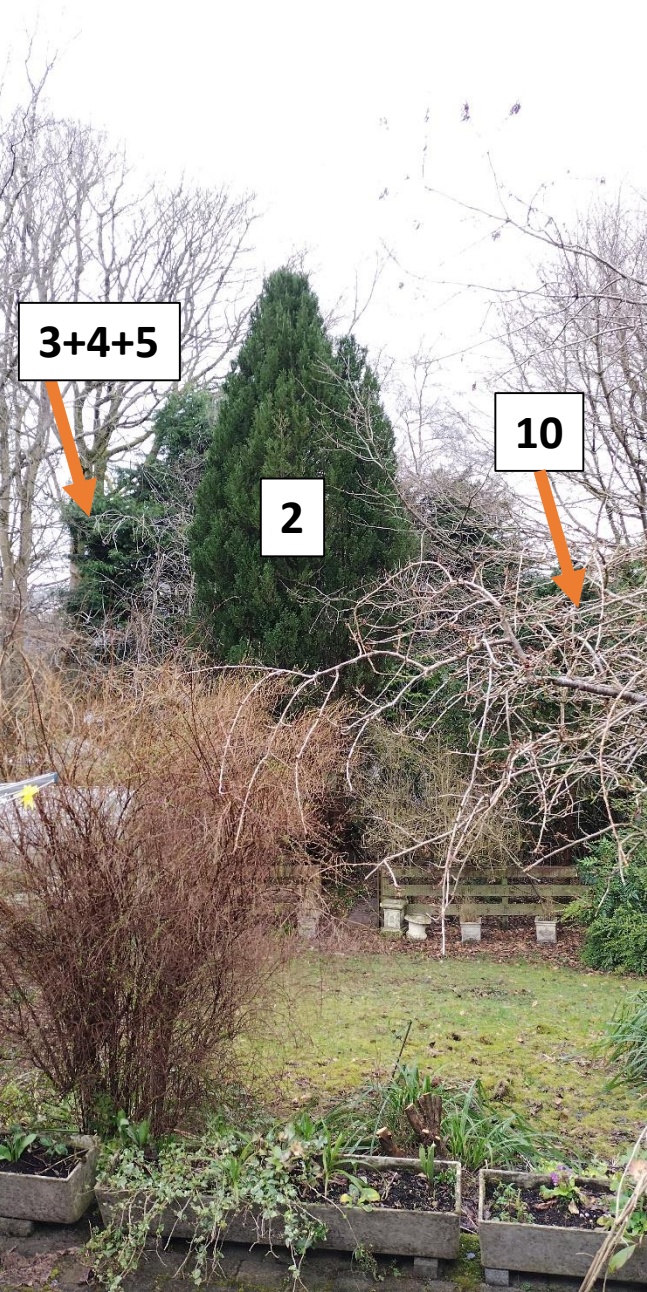

6 low brae property and garden in pink
The garden is more formally laid out to lawn near the house (south) and a short picket fence and gate leads through to a overgrown wooded area (striped in green) with a path down to the stream at the boundary with the Torphichan inn's extension and car park.

greenhouse

11 conifer trees are requested for felling to stump

1 dead 55cm diameter conifer that is 106cm from 6 low brae conservatory and 110cm to the east neighbour boundary with 7 Low Brae and 220cm to 7 Low Brae house.
+10 conifers (green shaded area). The conifers are interspersed within a mixed planting of mostly native of trees (holly, birch, elder berry etc.) and some Rhododendrons

1

View towards south east and the
7 low brae boundary

The dead conifer 1 is shown
English ivy is still growing
around the trunk

6 low brae conservatory is
shown in the right foreground
of the image

7 low brae house and
extension can be seen behind
the dead conifer

1

View north from house toward conifers

Visible conifers and labelled

View south toward house

View facing west towards 5 low brae
Stand of conifer trees at north end of garden on the western
boundary with the garden belonging to 5 low brae (fence is
visible bottom left of picture)