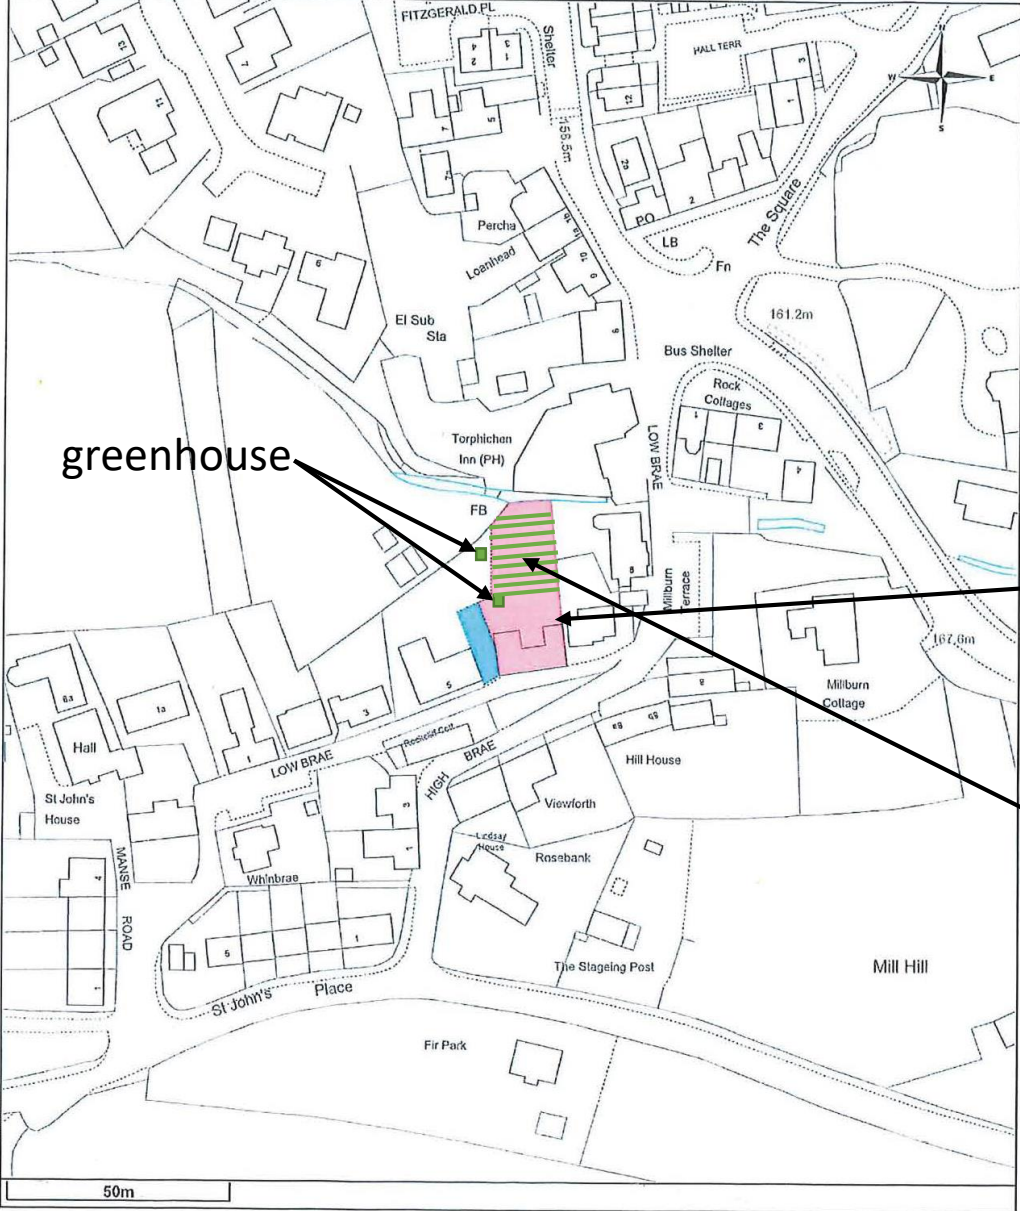

6, LOW BRAE, TORPHICHEN, BATHGATE, EH48 4LU		Survey scale 1:2500 Print scale 1:1250 @ A4
24/11/2022	REQUEST NUMBER 5240731WLN	296600 672197 296829 672460

6 low brae property and garden in pink
The garden is more formally laid out to lawn near the house (south) and a short picket fence and gate leads through to a overgrown wooded area (striped in green) with a path down to the stream at the boundary with the Torphichan inn's extension and car park.

greenhouse

11 conifer trees are requested for felling to stump

1 dead 55cm diameter conifer that is 106cm from 6 low brae conservatory and 110cm to the east neighbour boundary with 7 Low Brae and 220cm to 7 Low Brae house.
+10 conifers (green shaded area). The conifers are interspersed within a mixed planting of mostly native of trees (holly, birch, elder berry etc.) and some Rhododendrons