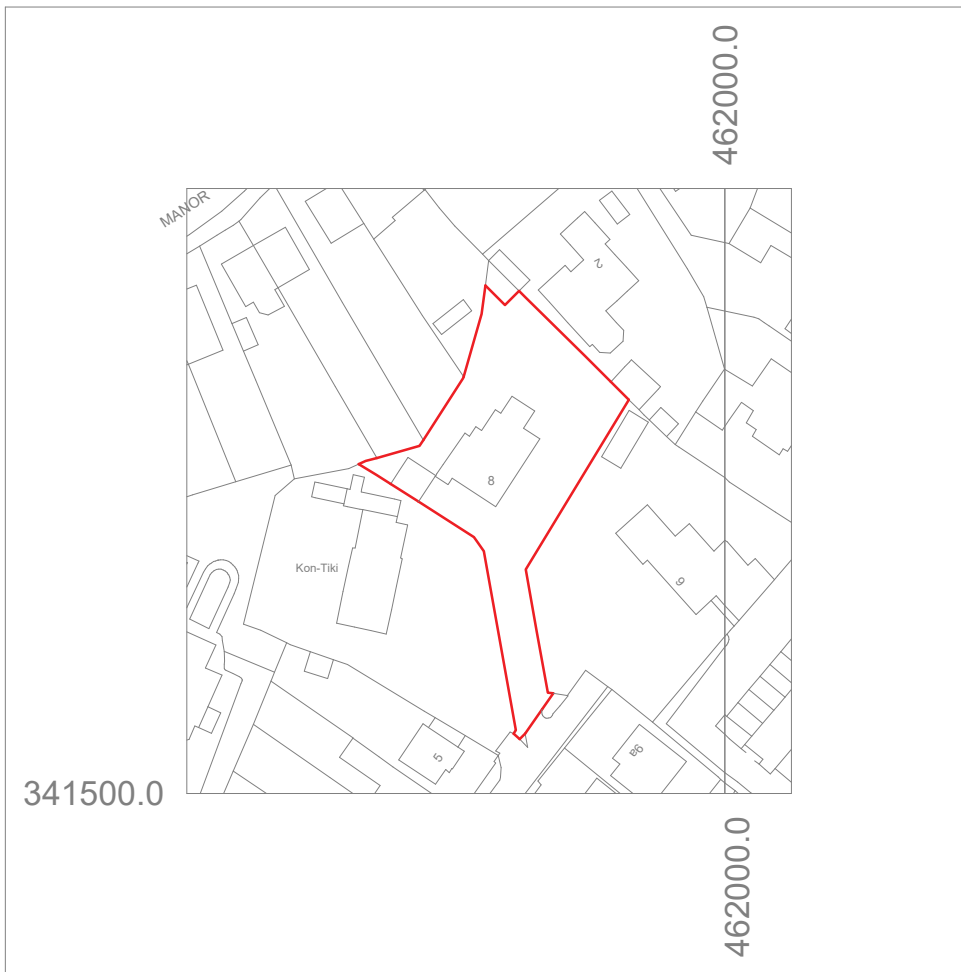

Stanfords Planning Map Data

SCALE 1 : 1250

Production Date: 16 February 2024

Top Left: 461911 341600 Bottom Right: 462011 341500

© Crown copyright and database rights 2024 Ordnance Survey OS100035409.

Reproduction in whole or in part is prohibited without the permission of OS.