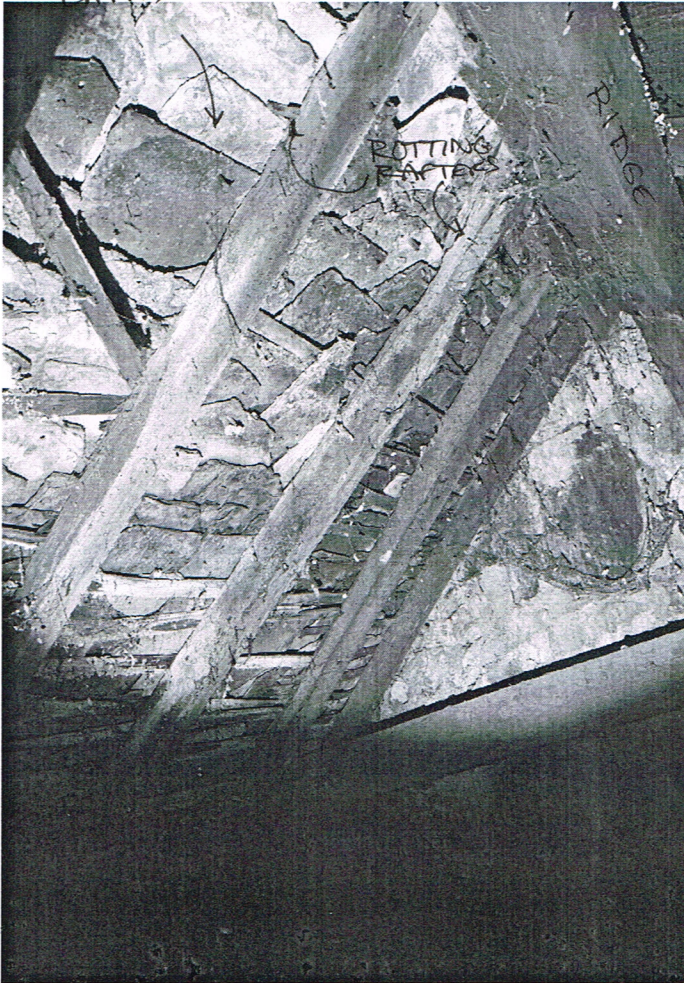

PHOTOGRAPHS OF EXISTING ROOF - LEY'S COTTAGE, ST. BURYAN

MISSING BATTEN
(LATHS)

FRONT SLOPE FELT)

EASTERN END - showing ridge + party wall

WESTERN END - at party wall

NORTHERN REAR SLOPE - SHOWING MORE DECAY OF TIMBERS AND SLATE

NORTHERN REAR SLOPE - SHOWING DECAY OF TIMBERS AND SLATE ABOVE CEILING.