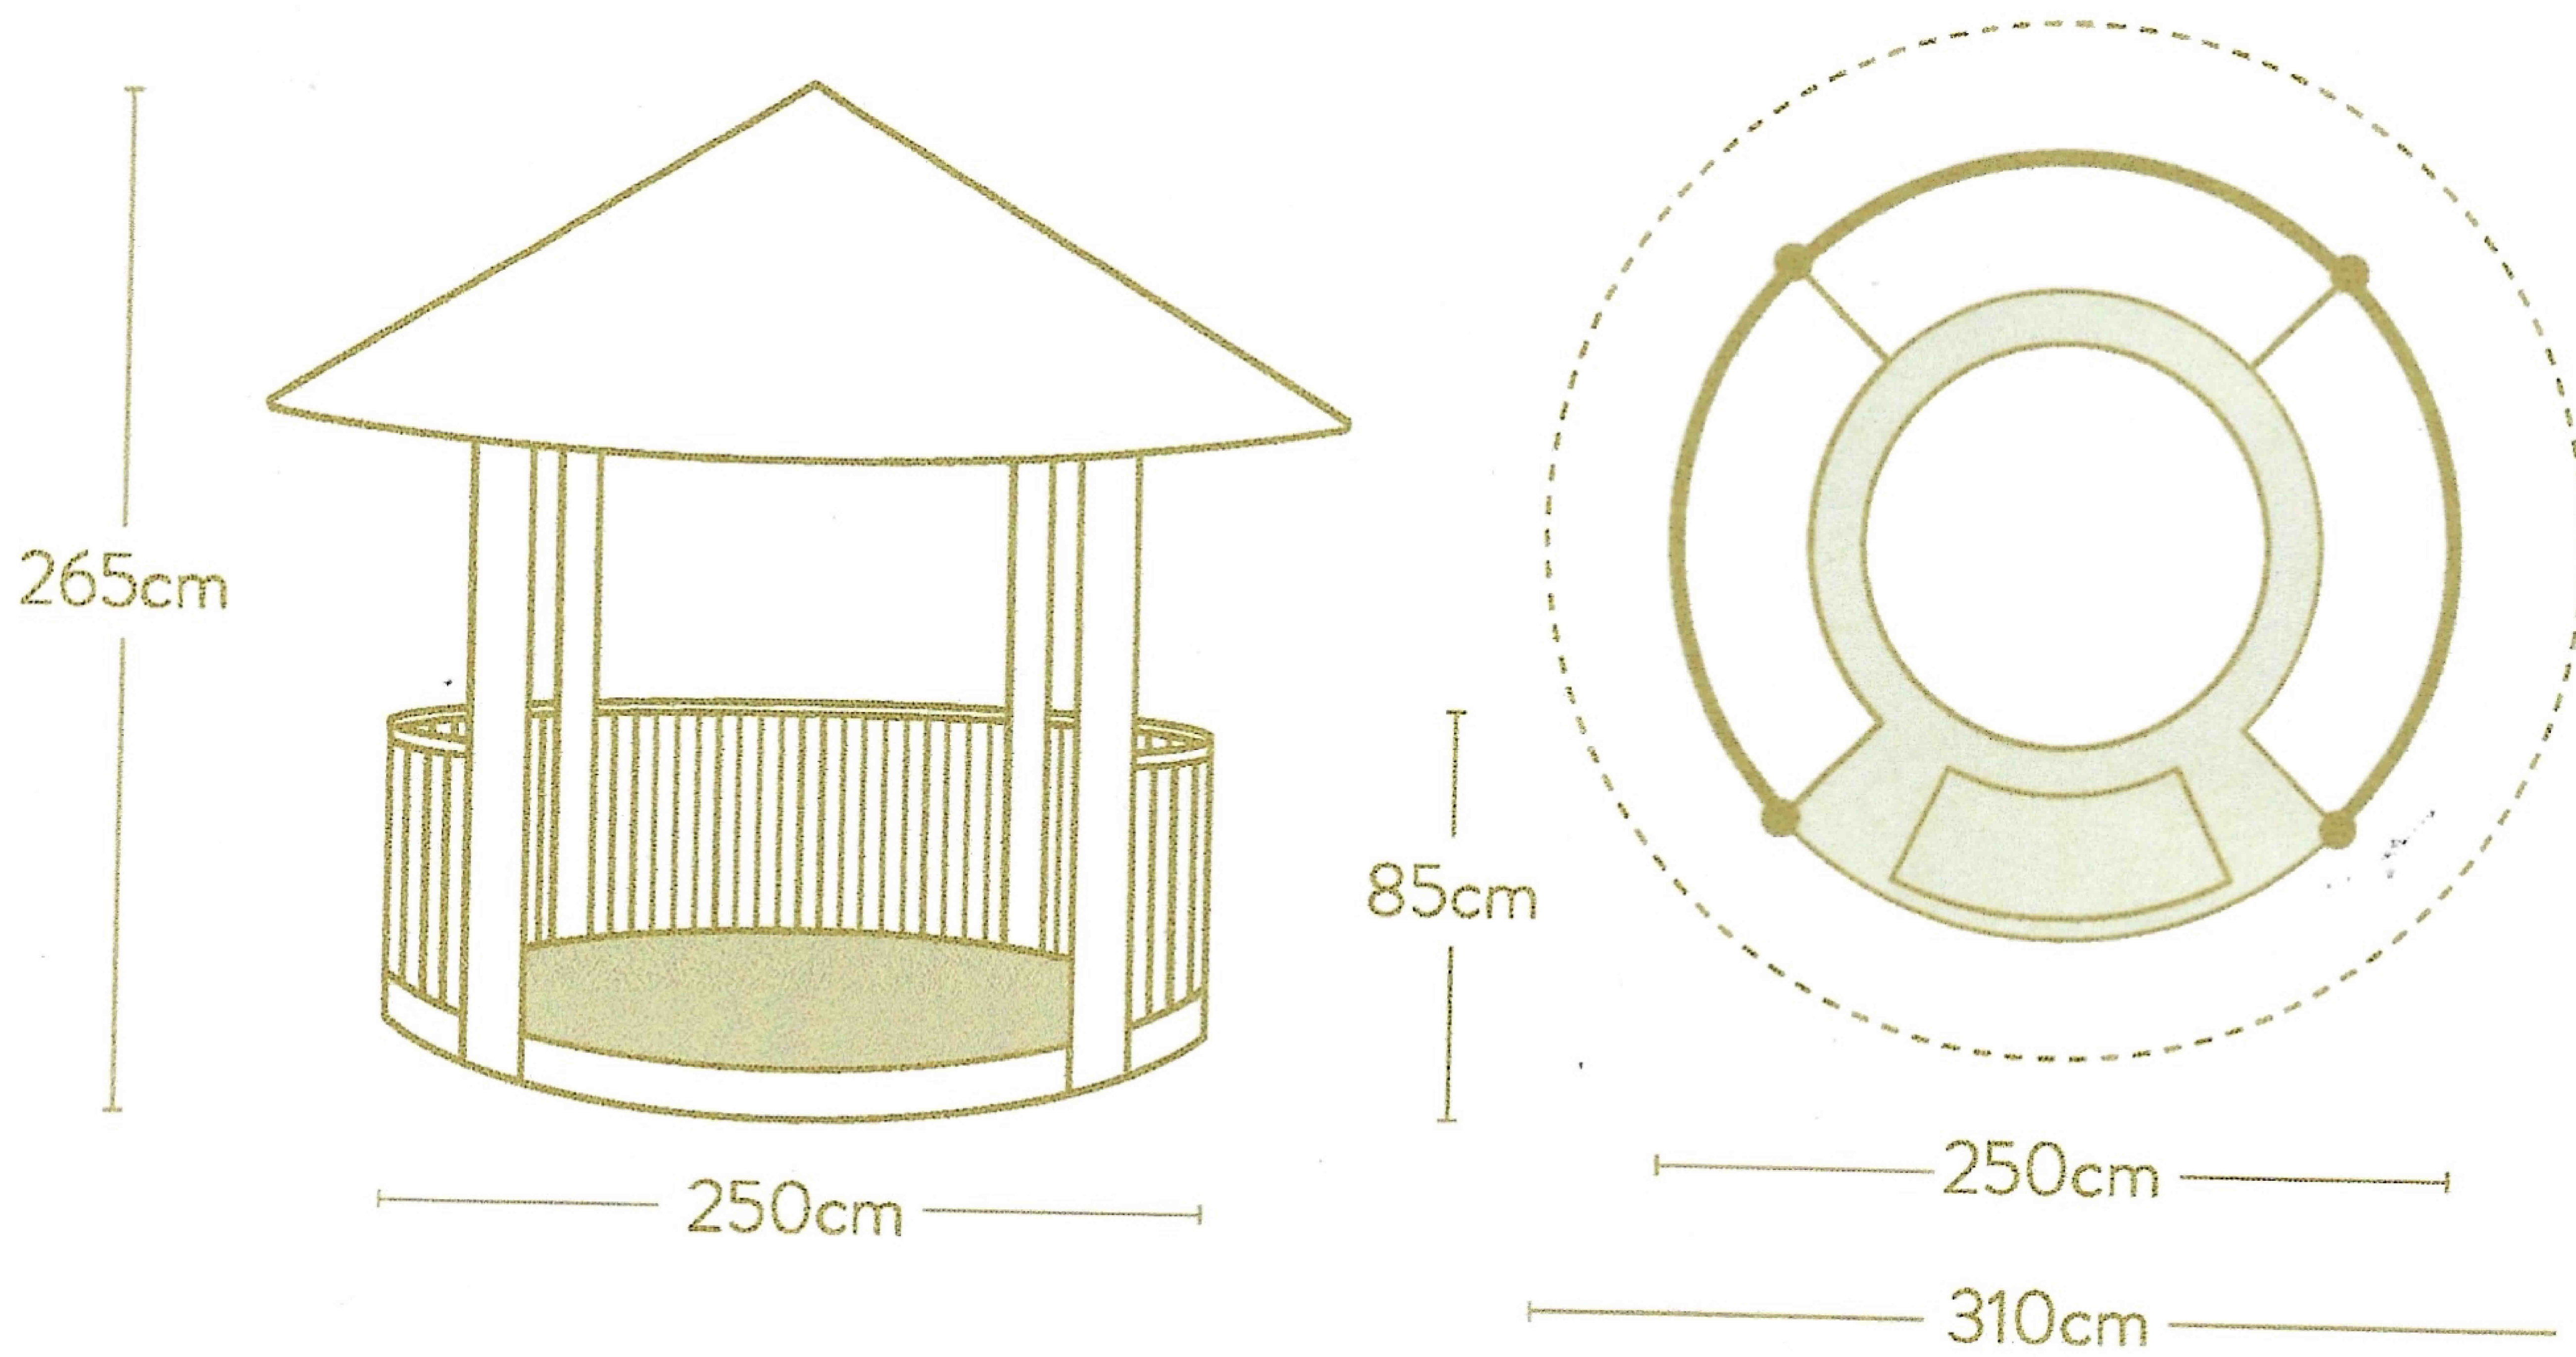

Plan 02

Overall Height: 265 cm (8'8" ft)	Internal Height: 245 cm (8' ft)
Outside Post Diameter 250 cm (8'2" ft)	Internal Diameter 234 cm (7'8" ft)
Roof Diameter 310 cm (10'2" ft)	Entrance Width 158 cm (5'2" ft)
Entrance Height 170 cm (5'7" ft)	Floor Height 13 cm (5" ft)
Base Diameter 255 cm (8'4" ft)	