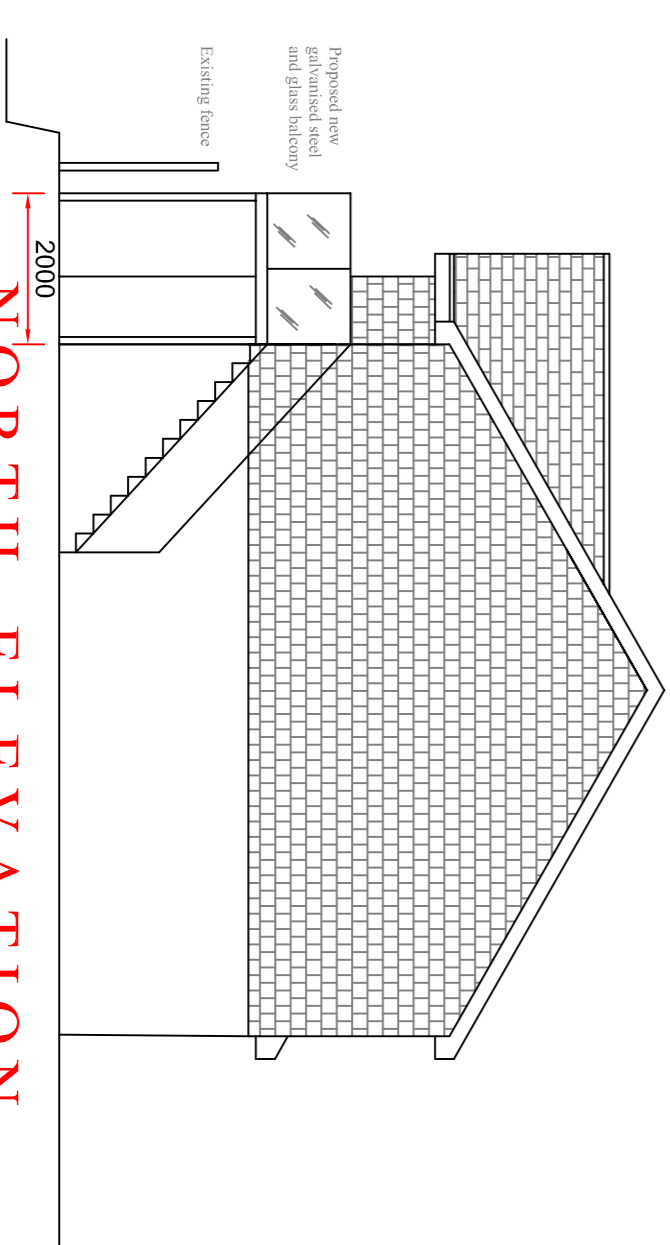

EAST ELEVATION

WEST ELEVATION

SOUTH ELEVATION

NORTH ELEVATION

EXISTING

EAST ELEVATION

WEST ELEVATION

SOUTH ELEVATION

NORTH ELEVATION

PROPOSED

PLAN

PLAN

GAZEBO PLAN

GAZEBO ELEVATION

PROPOSED NEW
MINIONS
CORNWALL
PL14 SLE
See attached photos

No.	Date	Details
REVISIONS		
STATUS		
CERT. OF LAWFUL DEVELOPMENT		

The Old School,
School Hill
St. Neot
Liskeard
PL14 6NG

JOB TITLE
MENGLETH MEN,
MINIONS,
CORNWALL,
PL14 SLE

DRAWING TITLE
NEW BALCONY, GAZEBO;
EXISTING & PROPOSED
PLANS & ELEVATIONS

Drawn	Ray Clarke	Original drawing size	A1
Checked		Date	December 2023
Scale	1:100		
Project Number	MM/2023		
Drawing Number	MM/2023/01	Revision	B