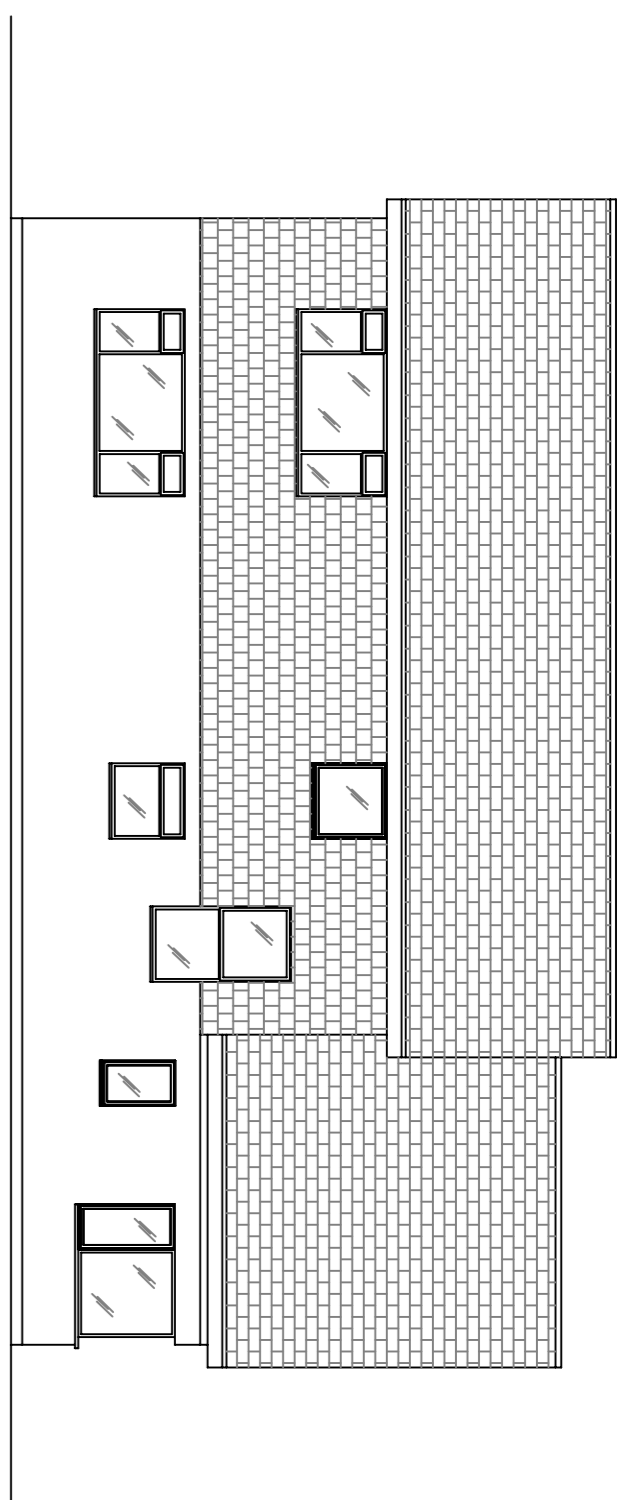

EAST ELEVATION

WEST ELEVATION

SOUTH ELEVATION

NORTH ELEVATION

EXISTING

EAST ELEVATION

WEST ELEVATION

SOUTH ELEVATION

NORTH ELEVATION

PROPOSED

PLAN

PLAN

GAZEBO PLAN

GAZEBO ELEVATION

PROPOSED NEW
MINIONS
CORNWALL
PL14 SLE
See attached photos

No.	Date	Details
REVISIONS		
STATUS		
CERT. OF LAWFUL DEVELOPMENT		

The Old School,
School Hill
St. Neot
Liskeard
PL14 6NG

JOB TITLE
MENGLETH MEN,
MINIONS,
CORNWALL,
PL14 SLE

DRAWING TITLE
NEW BALCONY, GAZEBO;
EXISTING & PROPOSED
PLANS & ELEVATIONS

Drawn	Ray Clarke	Original drawing size	A1
Checked		Date	December 2023
Scale	1:100		
Project Number	MM/2023		
Drawing Number	MM/2023/01	Revision	B