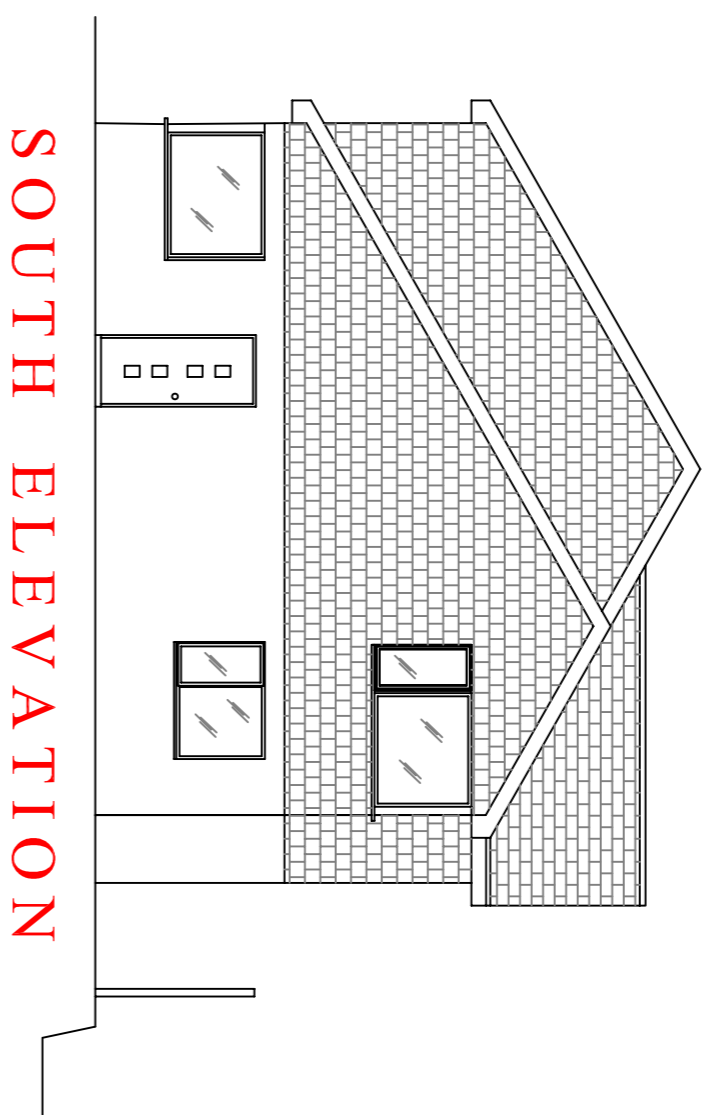

EAST ELEVATION

WEST ELEVATION

SOUTH ELEVATION

NORTH ELEVATION

EXISTING

EAST ELEVATION

WEST ELEVATION

SOUTH ELEVATION

NORTH ELEVATION

PROPOSED

PLAN

PLAN

GAZEBO PLAN

GAZEBO ELEVATION

PROPOSED NEW
MINIONS
CORNWALL
PL14 SLE
See attached photos

No.	Date	Details
REVISIONS		
STATUS		
CERT. OF LAWFUL DEVELOPMENT		

The Old School,
School Hill
St. Neot
Liskeard
PL14 6NG

JOB TITLE
MENGLETH MEN,
MINIONS,
CORNWALL,
PL14 SLE

DRAWING TITLE
NEW BALCONY, GAZEBO;
EXISTING & PROPOSED
PLANS & ELEVATIONS

Drawn	Ray Clarke	Original drawing size	A1
Checked		Date	December 2023
Scale	1:100		
Project Number	MM/2023		
Drawing Number	MM/2023/01	Revision	B