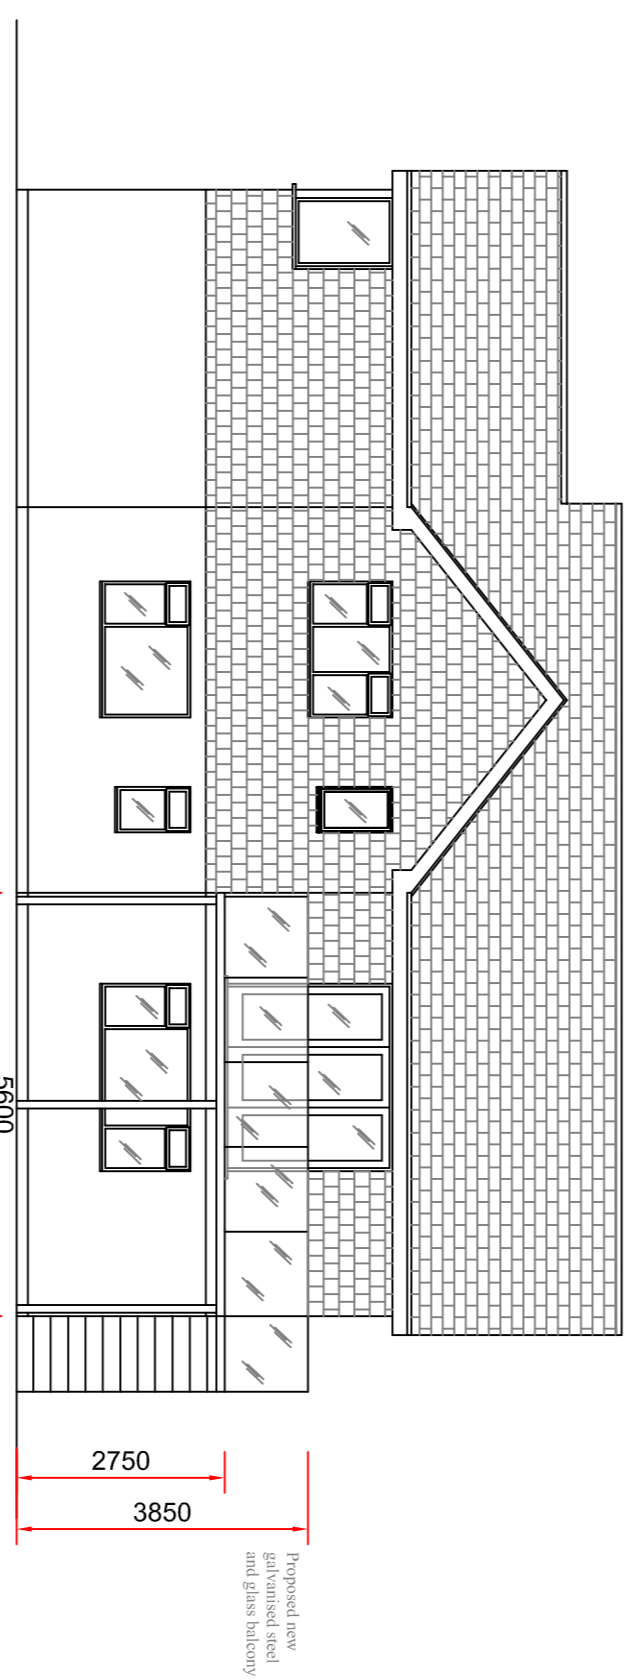

EAST ELEVATION

WEST ELEVATION

SOUTH ELEVATION

NORTH ELEVATION

EXISTING

EAST ELEVATION

WEST ELEVATION

SOUTH ELEVATION

NORTH ELEVATION

PROPOSED

PLAN

PLAN

GAZEBO PLAN

GAZEBO ELEVATION

PROPOSED NEW
MINIONS
CORNWALL
PL14 SLE
See attached photos

No.	Date	Details
REVISIONS		
STATUS		
CERT. OF LAWFUL DEVELOPMENT		

The Old School,
School Hill
St. Neot
Liskeard
PL14 6NG

JOB TITLE
MENGLETH MEN,
MINIONS,
CORNWALL,
PL14 SLE

DRAWING TITLE
NEW BALCONY, GAZEBO;
EXISTING & PROPOSED
PLANS & ELEVATIONS

Drawn	Ray Clarke	Original drawing size	A1
Checked		Date	December 2023
Scale	1:100		
Project Number	MM/2023		
Drawing Number	MM/2023/01	Revision	B

NOTE: ALL DIMENSIONS TO BE CHECKED ON SITE. DO NOT SCALE OFF THIS DRAWING FOR CONSTRUCTION PURPOSES