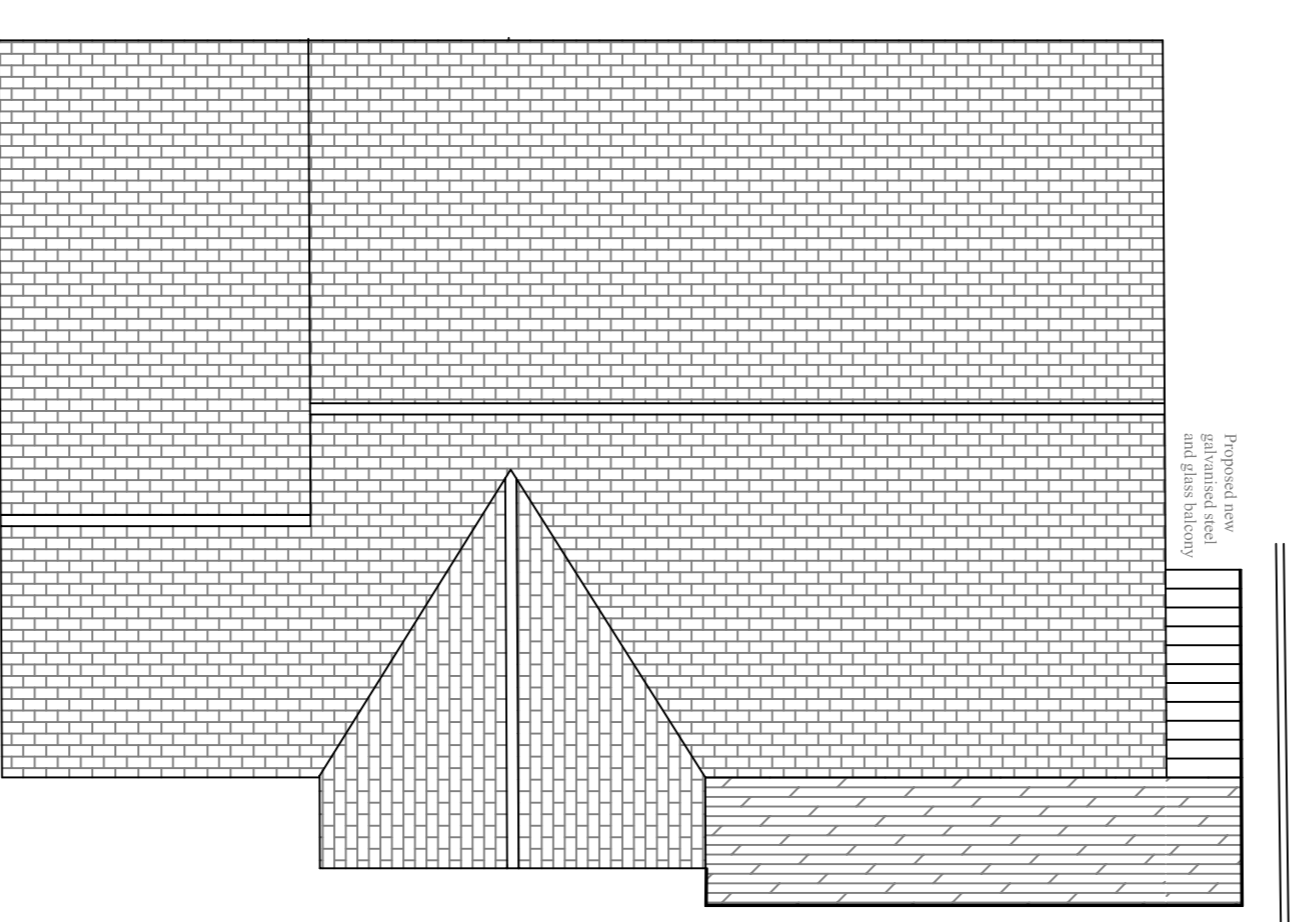

EAST ELEVATION

WEST ELEVATION

SOUTH ELEVATION

NORTH ELEVATION

EXISTING

EAST ELEVATION

WEST ELEVATION

SOUTH ELEVATION

NORTH ELEVATION

PROPOSED

PLAN

PLAN

GAZEBO PLAN

GAZEBO ELEVATION

PROPOSED NEW
MINIONS
CORNWALL
PL14 SLE
See attached photos

No.	Date	Details
REVISIONS		
STATUS		
CERT. OF LAWFUL DEVELOPMENT		

The Old School,
School Hill
St. Neot
Liskeard
PL14 6NG

JOB TITLE
MENGLETH MEN,
MINIONS,
CORNWALL,
PL14 SLE

DRAWING TITLE
NEW BALCONY, GAZEBO;
EXISTING & PROPOSED
PLANS & ELEVATIONS

Drawn	Ray Clarke	Original drawing size	A1
Checked		Date	December 2023
Scale	1:100		
Project Number	MM/2023		
Drawing Number	MM/2023/01	Revision	B