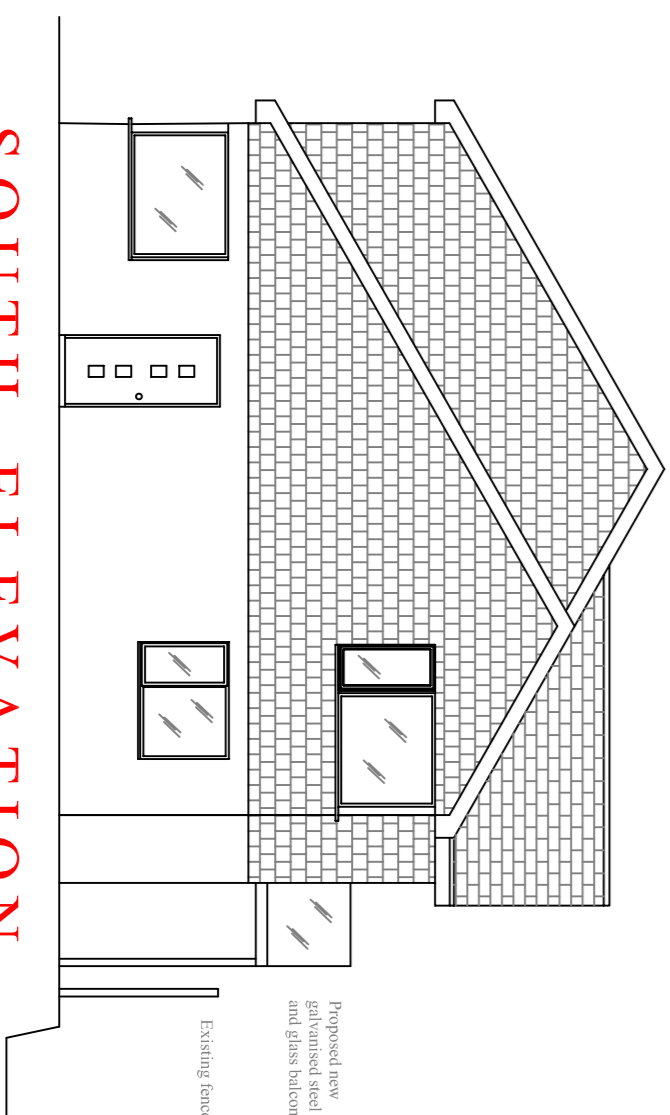

EAST ELEVATION

WEST ELEVATION

SOUTH ELEVATION

NORTH ELEVATION

EXISTING

EAST ELEVATION

WEST ELEVATION

SOUTH ELEVATION

NORTH ELEVATION

PROPOSED

PLAN

PLAN

GAZEBO PLAN

GAZEBO ELEVATION

PROPOSED NEW
MINIONS
CORNWALL
PL14 SLE
See attached photos

No.	Date	Details
REVISIONS		
STATUS		
CERT. OF LAWFUL DEVELOPMENT		

The Old School,
School Hill
St. Neot
Liskeard
PL14 6NG

JOB TITLE
MENGLETH MEN,
MINIONS,
CORNWALL,
PL14 SLE

DRAWING TITLE
NEW BALCONY, GAZEBO;
EXISTING & PROPOSED
PLANS & ELEVATIONS

Drawn	Ray Clarke	Original drawing size	A1
Checked		Date	December 2023
Scale	1:100		
Project Number	MM/2023		
Drawing Number	MM/2023/01	Revision	B