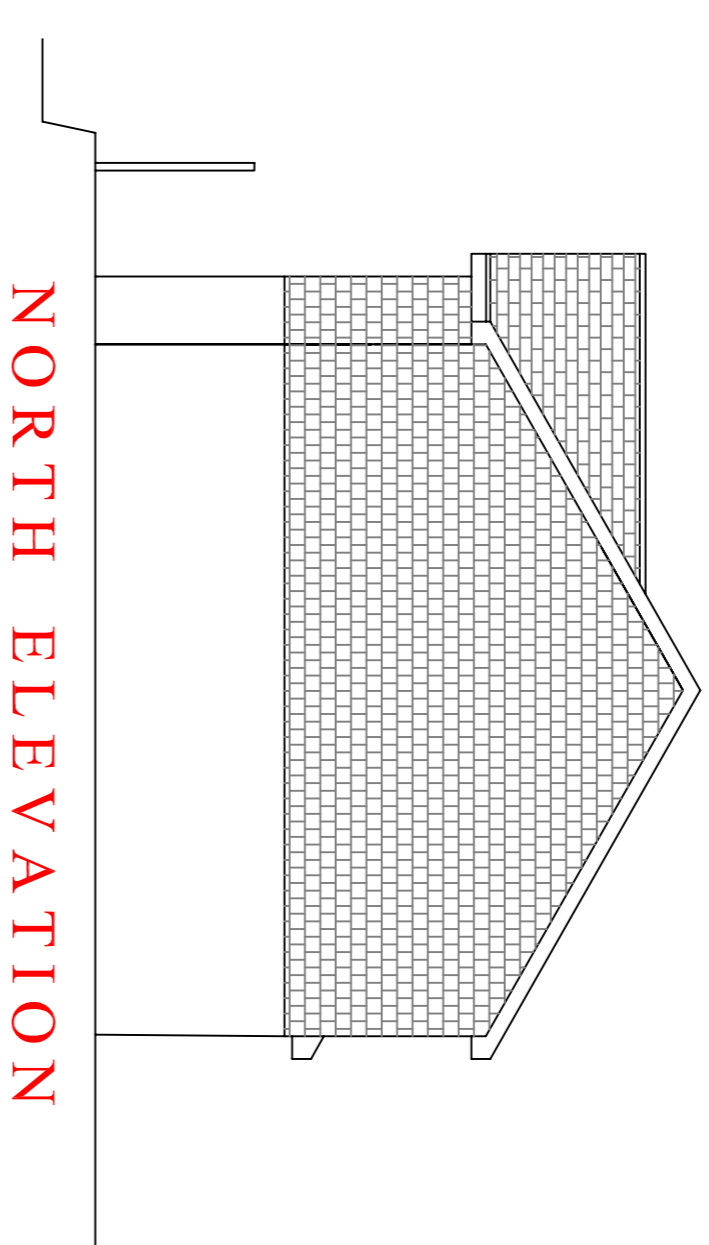

EAST ELEVATION

WEST ELEVATION

SOUTH ELEVATION

NORTH ELEVATION

EXISTING

EAST ELEVATION

WEST ELEVATION

SOUTH ELEVATION

NORTH ELEVATION

PROPOSED

PLAN

PLAN

GAZEBO PLAN

GAZEBO ELEVATION

PROPOSED NEW
MINIONS
CORNWALL
PL14 SLE
See attached photos

No.	Date	Details
REVISIONS		
STATUS		
CERT. OF LAWFUL DEVELOPMENT		

The Old School,
School Hill
St. Neot
Liskeard
PL14 6NG

JOB TITLE
MENGLETH MEN,
MINIONS,
CORNWALL,
PL14 SLE

DRAWING TITLE
NEW BALCONY, GAZEBO;
EXISTING & PROPOSED
PLANS & ELEVATIONS

Drawn	Ray Clarke	Original drawing size	A1
Checked		Date	December 2023
Scale	1:100		
Project Number	MM/2023		
Drawing Number	MM/2023/01	Revision	B