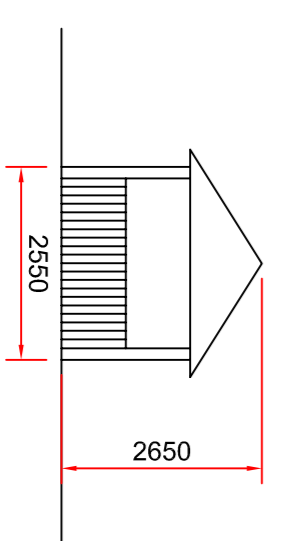

NORTH ELEVATION

PROPOSED

PLAN

PLAN

GAZEBO PLAN

GAZEBO ELEVATION

PROPOSED NEW
MINIONS
CORNWALL
PL14 SLE
See attached photos

No.	Date	Details
REVISIONS		
STATUS		
CERT. OF LAWFUL DEVELOPMENT		

The Old School,
School Hill
St. Neot
Liskeard
PL14 6NG

JOB TITLE
MENGLETH MEN,
MINIONS,
CORNWALL,
PL14 SLE

DRAWING TITLE
NEW BALCONY, GAZEBO;
EXISTING & PROPOSED
PLANS & ELEVATIONS

Drawn	Ray Clarke	Original drawing size	A1
Checked		Date	December 2023
Scale	1:100		
Project Number	MM/2023		
Drawing Number	MM/2023/01	Revision	B

NOTE: ALL DIMENSIONS TO BE CHECKED ON SITE. DO NOT SCALE OFF THIS DRAWING FOR CONSTRUCTION PURPOSES