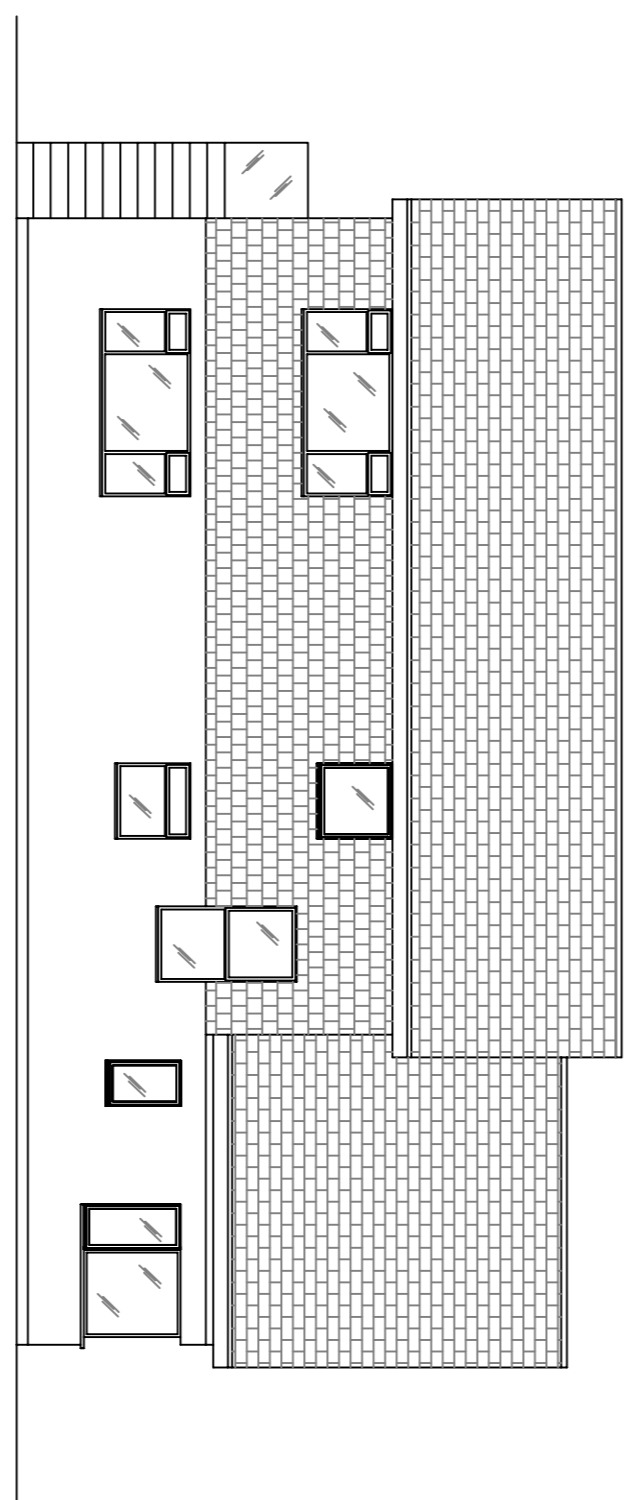

EAST ELEVATION

WEST ELEVATION

SOUTH ELEVATION

NORTH ELEVATION

EXISTING

EAST ELEVATION

WEST ELEVATION

SOUTH ELEVATION

NORTH ELEVATION

PROPOSED

PLAN

PLAN

GAZEBO PLAN

GAZEBO ELEVATION

PROPOSED NEW
MINIONS
CORNWALL
PL14 SLE
See attached photos

No.	Date	Details
REVISIONS		
STATUS		
CERT. OF LAWFUL DEVELOPMENT		

The Old School,
School Hill
St. Neot
Liskeard
PL14 6NG

JOB TITLE
MENGLETH MEN,
MINIONS,
CORNWALL,
PL14 SLE

DRAWING TITLE
NEW BALCONY, GAZEBO;
EXISTING & PROPOSED
PLANS & ELEVATIONS

Drawn	Ray Clarke	Original drawing size	A1
Checked		Date	December 2023
Scale	1:100		
Project Number	MM/2023		
Drawing Number	MM/2023/01	Revision	B

NOTE: ALL DIMENSIONS TO BE CHECKED ON SITE. DO NOT SCALE OFF THIS DRAWING FOR CONSTRUCTION PURPOSES