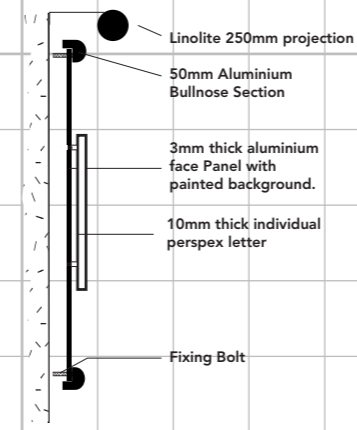

A ONE X FASCIA SIGN C/W SET OF INDIVIDUAL LETTERS AND TROUGH LIGHT
SIZE. 4.35m x 550mm. H.A.G. 4.6m.

B TWO X AMENITY SIGNS
SIZE. 0.7m x 1200mm. H.A.G. 0.9m.

C ONE X CHALKBOARD SIGN
SIZE. 0.7m x 1200mm. H.A.G. 0.9m.

D TWO X LOGO SIGNS
SIZE. 1.67m x 1675mm. H.A.G. 3m.
SIZE. 1.4m x 1400mm. H.A.G. 6.75m.

SLIMLINE TROUGH LIGHT DETAIL

TECHNICAL SPECIFICATION

- Slim 44mm aluminium profile*
- Cut and water tight - sealed to IP68
- Length: Any size to several metres (100mm minimum - 5000mm maximum per section)
- Magnifying lens with built in pocket
- Internal Triolite LED drivers**
- 1610 lumens per metre output
- 11.5 watts per metre
- Quick-fit brackets
- 2 part fully sealed middle connector system
- 4 year parts warranty
- Conforms to EN60598 electrical safety requirements and tested by Nemko Ltd

E THREE X WALL LIGHTS
H.A.G. 2m.

HEIGHT	330mm
WIDTH/DIA	205mm
DEPTH	240mm
TYPE	Outdoor Wall Light
FORMAT	Single Bracket Wall Light
ORIENTATION	Hanging
TECHNOLOGY	Universal
IP RATING	IP44

F SEVEN X LED FLOOD LIGHTS
H.A.G. 5m & 8.5m.

30 WATT LED FLOODLIGHT

technical specification

- 100 lumens per watt
- Efficiency greater than 90%
- Compact and light weight
- Wide temperature range -20°C to 50°C
- IP68 making the SENA flood light suitable for use in multiple locations
- Available in 3000K warm white and 6000K cool white
- 120° beam angle
- 100-240V AC input, suitable for global use
- Power factor >0.9