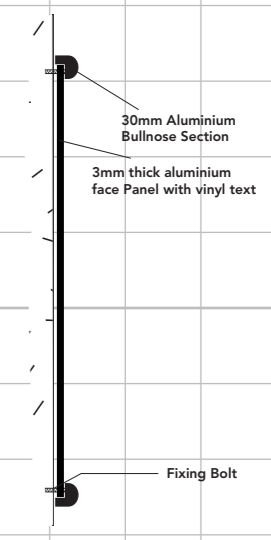

A ONE X FASCIA SIGN C/W SET OF INDIVIDUAL LETTERS AND TROUGH LIGHT
SIZE. 4.35m x 550mm. H.A.G. 4.6m.

B TWO X AMENITY SIGNS
SIZE. 0.7m x 1200mm. H.A.G. 0.9m.

C ONE X CHALKBOARD SIGN
SIZE. 0.7m x 1200mm. H.A.G. 0.9m.

D TWO X LOGO SIGNS
SIZE. 1.67m x 1675mm. H.A.G. 3m.
SIZE. 1.4m x 1400mm. H.A.G. 6.75m.

SLIMLINE TROUGH LIGHT DETAIL

TECHNICAL SPECIFICATION

- Slim 44mm aluminium profile*
- Cut and water tight - sealed to IP68
- Length: Any size to several metres (100mm minimum - 5000mm maximum per section)
- Magnifying lens with built in pocket
- Internal Triolite LED drivers**
- 1610 lumens per metre output
- 11.5 watts per metre
- Quick-fit brackets
- 2 part fully sealed middle connector system
- 4 year parts warranty
- Conforms to EN60598 electrical safety requirements and tested by Nemko Ltd

E THREE X WALL LIGHTS
H.A.G. 2m.

HEIGHT	330mm
WIDTH/DIA	205mm
DEPTH	240mm
TYPE	Outdoor Wall Light
FORMAT	Single Bracket Wall Light
ORIENTATION	Hanging
TECHNOLOGY	Universal
IP RATING	IP44

F SEVEN X LED FLOOD LIGHTS
H.A.G. 5m & 8.5m.

30 WATT LED FLOODLIGHT

technical specification

- 100 lumens per watt
- Efficiency greater than 90%
- Compact and light weight
- Wide temperature range -20°C to 50°C
- IP68 making the SENA flood light suitable for use in multiple locations
- Available in 3000K warm white and 6000K cool white
- 120° beam angle
- 100-240V AC input, suitable for global use
- Power factor >0.9