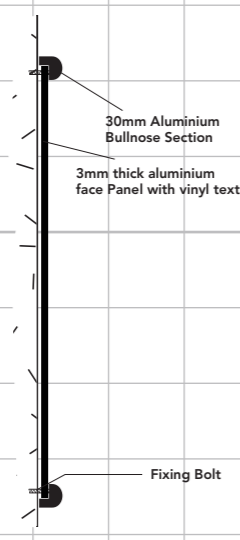

A ONE X FASCIA SIGN C/W SET OF INDIVIDUAL LETTERS AND TROUGH LIGHT
SIZE. 4.35m x 550mm. H.A.G. 4.6m.

B TWO X AMENITY SIGNS
SIZE. 0.7m x 1200mm. H.A.G. 0.9m.

C ONE X CHALKBOARD SIGN
SIZE. 0.7m x 1200mm. H.A.G. 0.9m.

D TWO X LOGO SIGNS
SIZE. 1.67m x 1675mm. H.A.G. 3m.
SIZE. 1.4m x 1400mm. H.A.G. 6.75m.

SLIMLINE TROUGH LIGHT DETAIL

TECHNICAL SPECIFICATION

- Slim 44mm aluminium profile*
- Cut and water tight - sealed to IP68
- Length: Any size to several metres (100mm minimum - 5000mm maximum per section)
- Magnifying lens with built in pocket
- Internal Triolite LED drivers**
- 1610 lumens per metre output
- 11.5 watts per metre
- Quick-fit brackets
- 2 part fully sealed middle connector system
- 4 year parts warranty
- Conforms to EN60598 electrical safety requirements and tested by Nemko Ltd

E THREE X WALL LIGHTS
H.A.G. 2m.

HEIGHT	330mm
WIDTH/DIA	205mm
DEPTH	240mm
TYPE	Outdoor Wall Light
FORMAT	Single Bracket Wall Light
ORIENTATION	Hanging
TECHNOLOGY	Universal
IP RATING	IP44

F SEVEN X LED FLOOD LIGHTS
H.A.G. 5m & 8.5m.

30 WATT LED FLOODLIGHT

technical specification

- 100 lumens per watt
- Efficiency greater than 90%
- Compact and light weight
- Wide temperature range -20°C to 50°C
- IP68 making the SENA flood light suitable for use in multiple locations
- Available in 3000K warm white and 6000K cool white
- 120° beam angle
- 100-240V AC input, suitable for global use
- Power factor >0.9